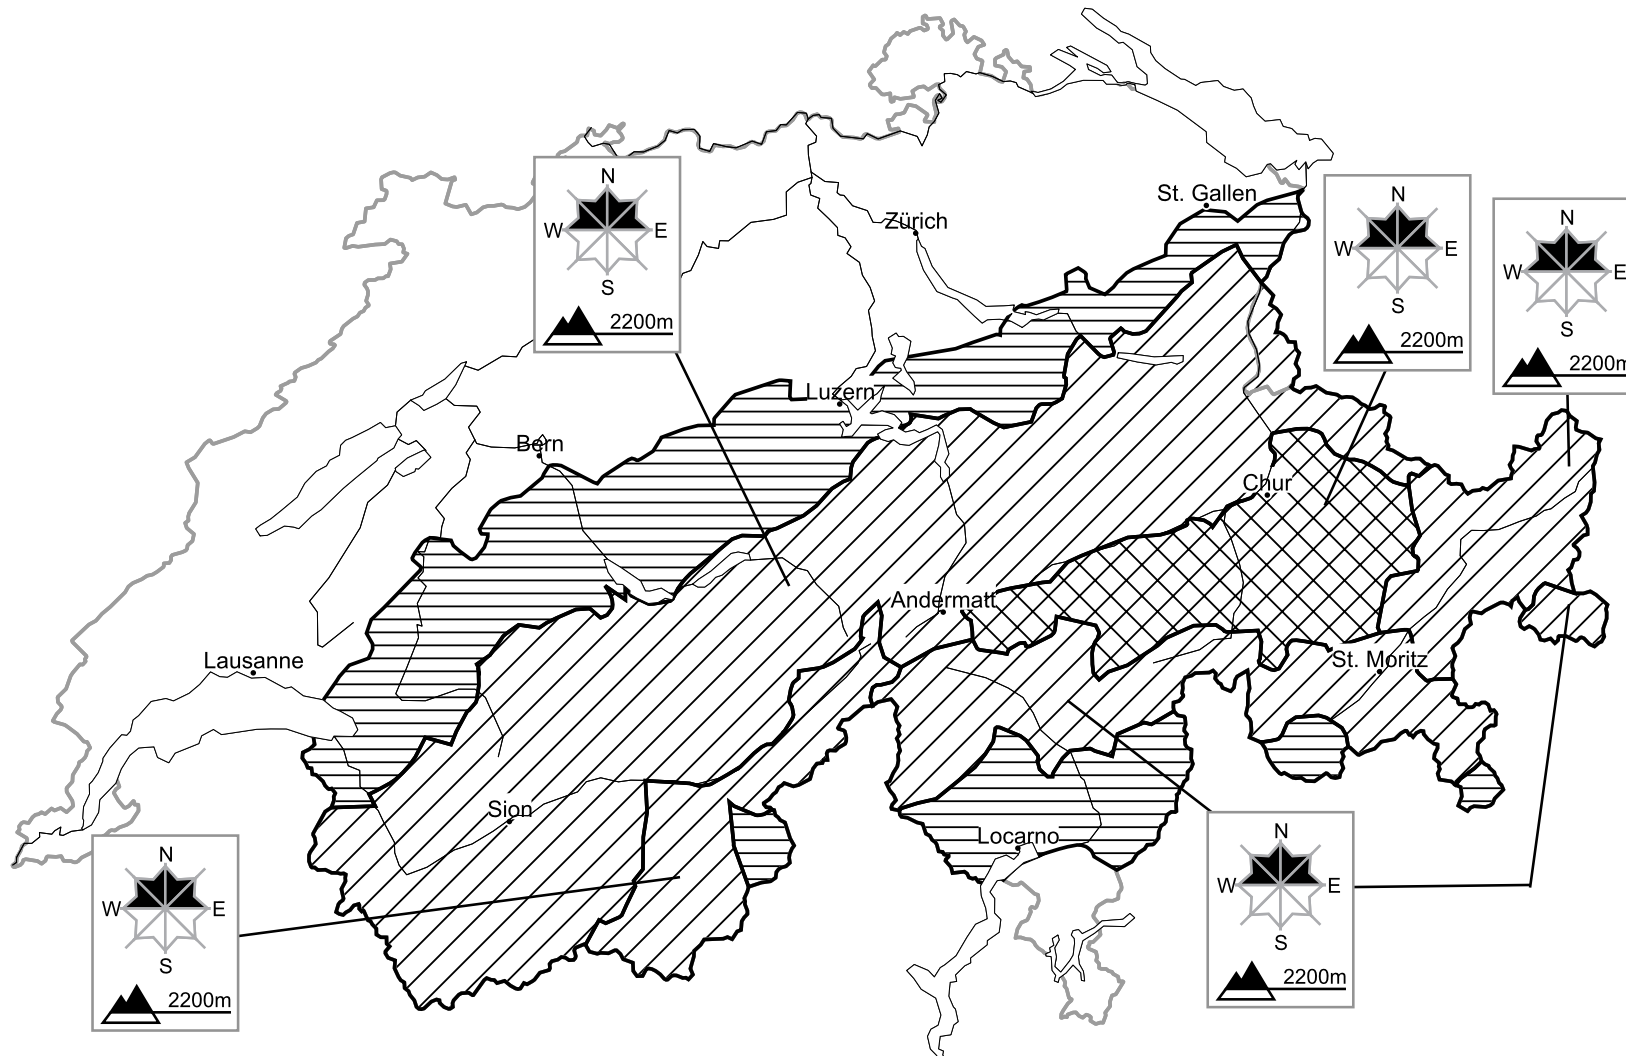

In Grisons a considerable avalanche danger will be encountered in some regions

Edition: 29.1.2016, 08:00 / Next update: 29.1.2016, 17:00

Danger levels

1 low

2 moderate

3 consider.

4 high

5 very high