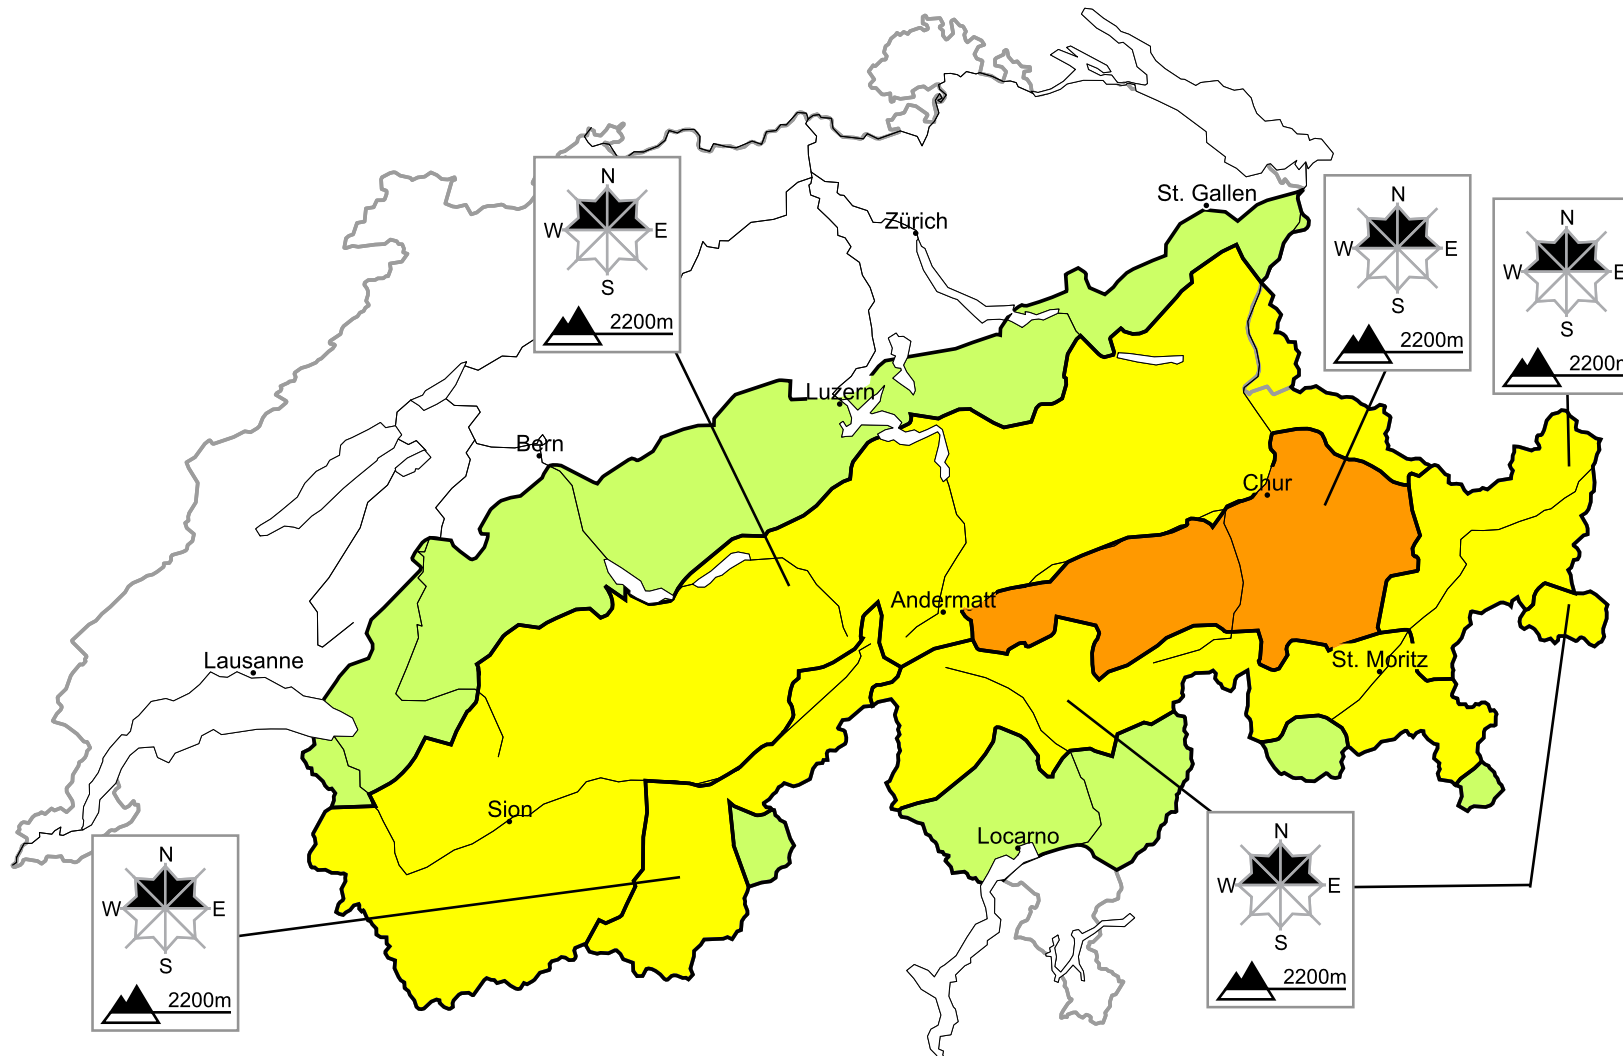

In Grisons a considerable avalanche danger will be encountered in some regions

Edition: 28.1.2016, 17:00 / Next update: 29.1.2016, 08:00

Danger levels