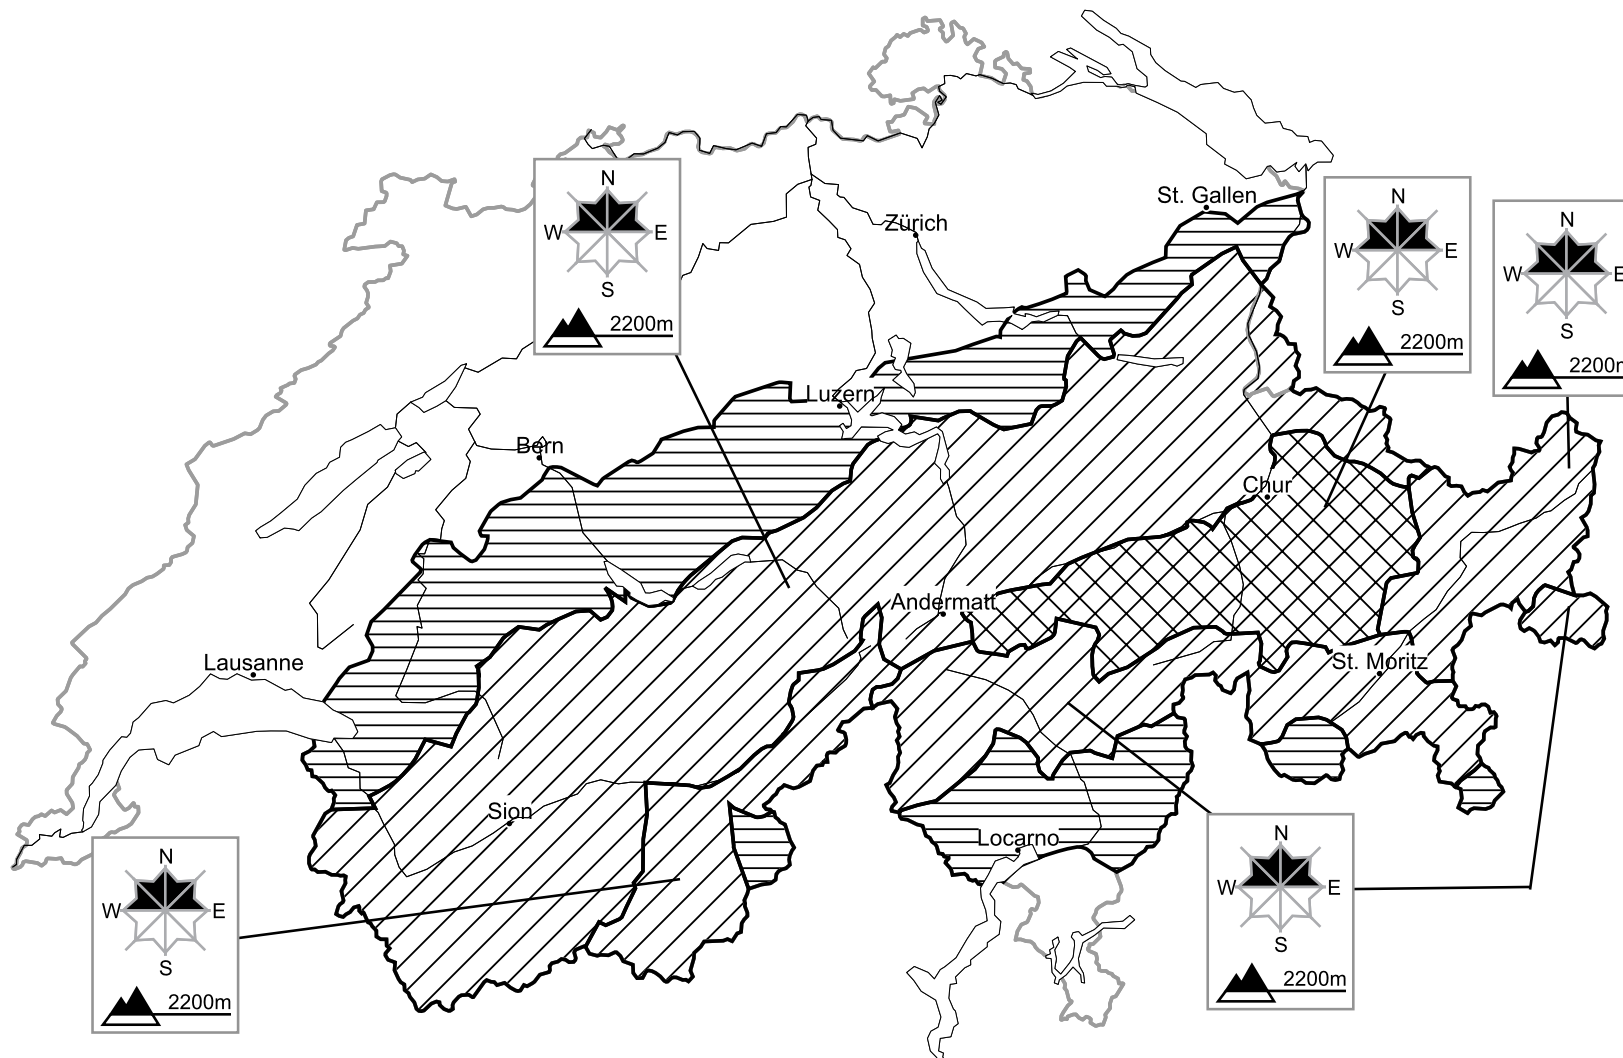

## In Grisons a considerable avalanche danger will be encountered in some regions

Edition: 28.1.2016, 17:00 / Next update: 29.1.2016, 08:00

Danger levels

1 low

2 moderate

3 consider.

4 high

5 very high