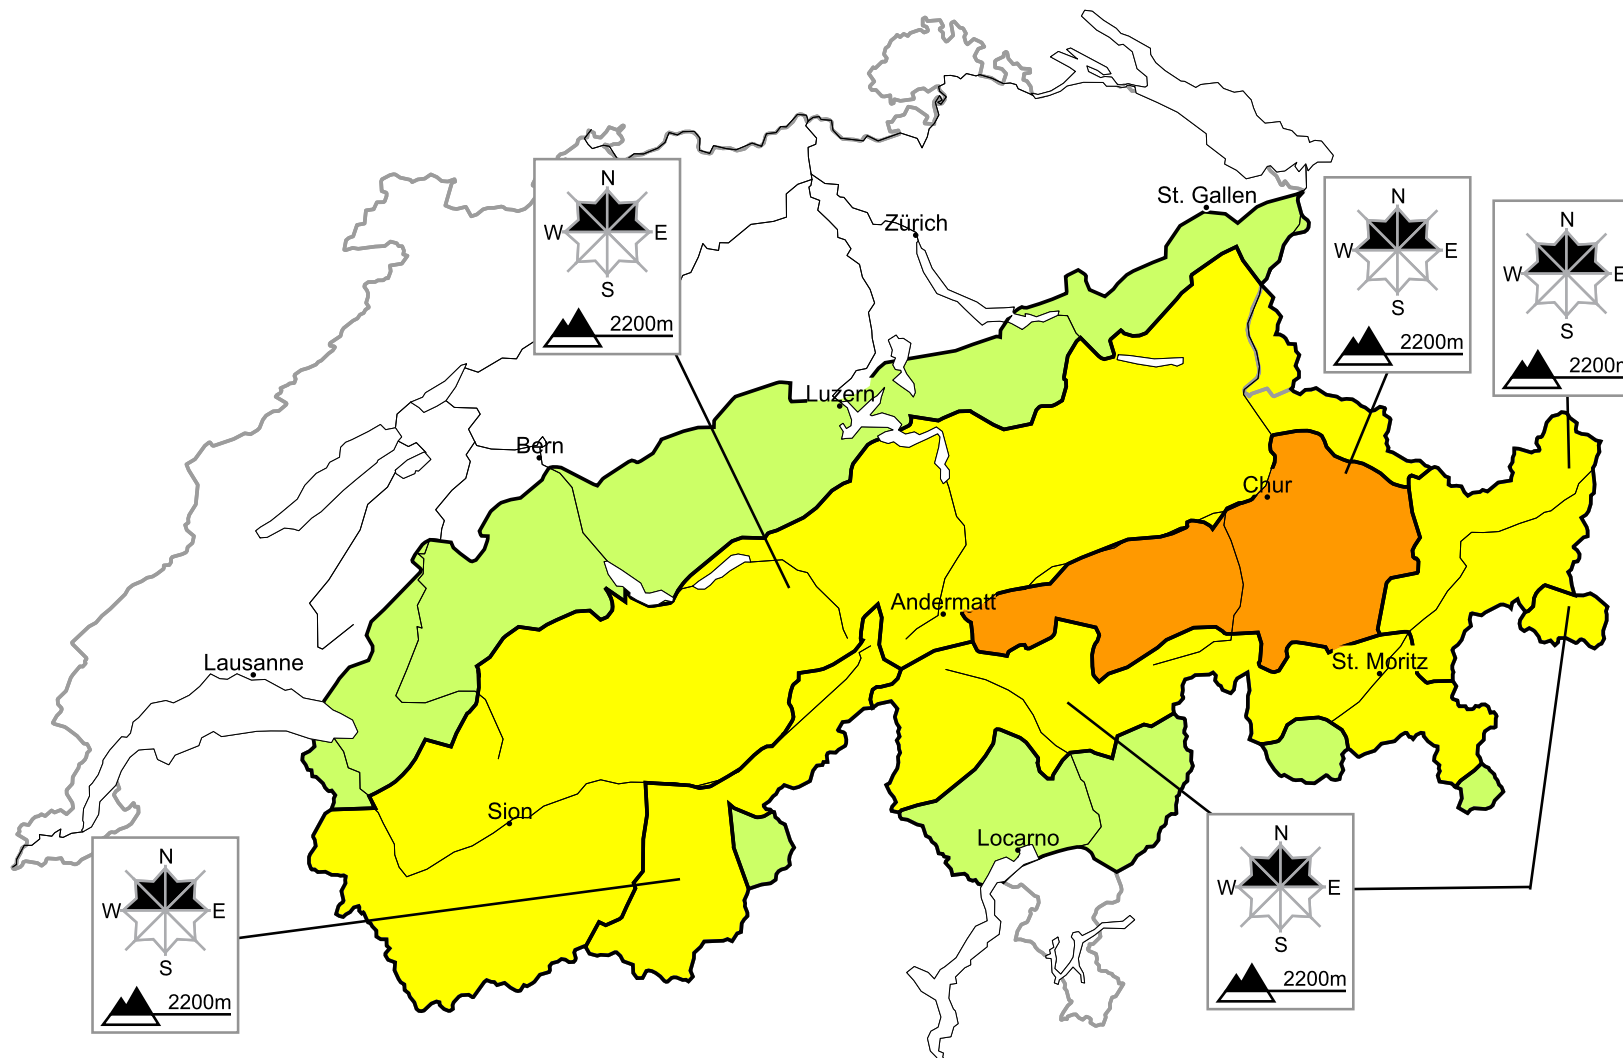

## In Grisons a considerable avalanche danger will be encountered in some regions

Edition: 28.1.2016, 08:00 / Next update: 28.1.2016, 17:00

Danger levels

1 low

2 moderate

3 consider.

4 high

5 very high