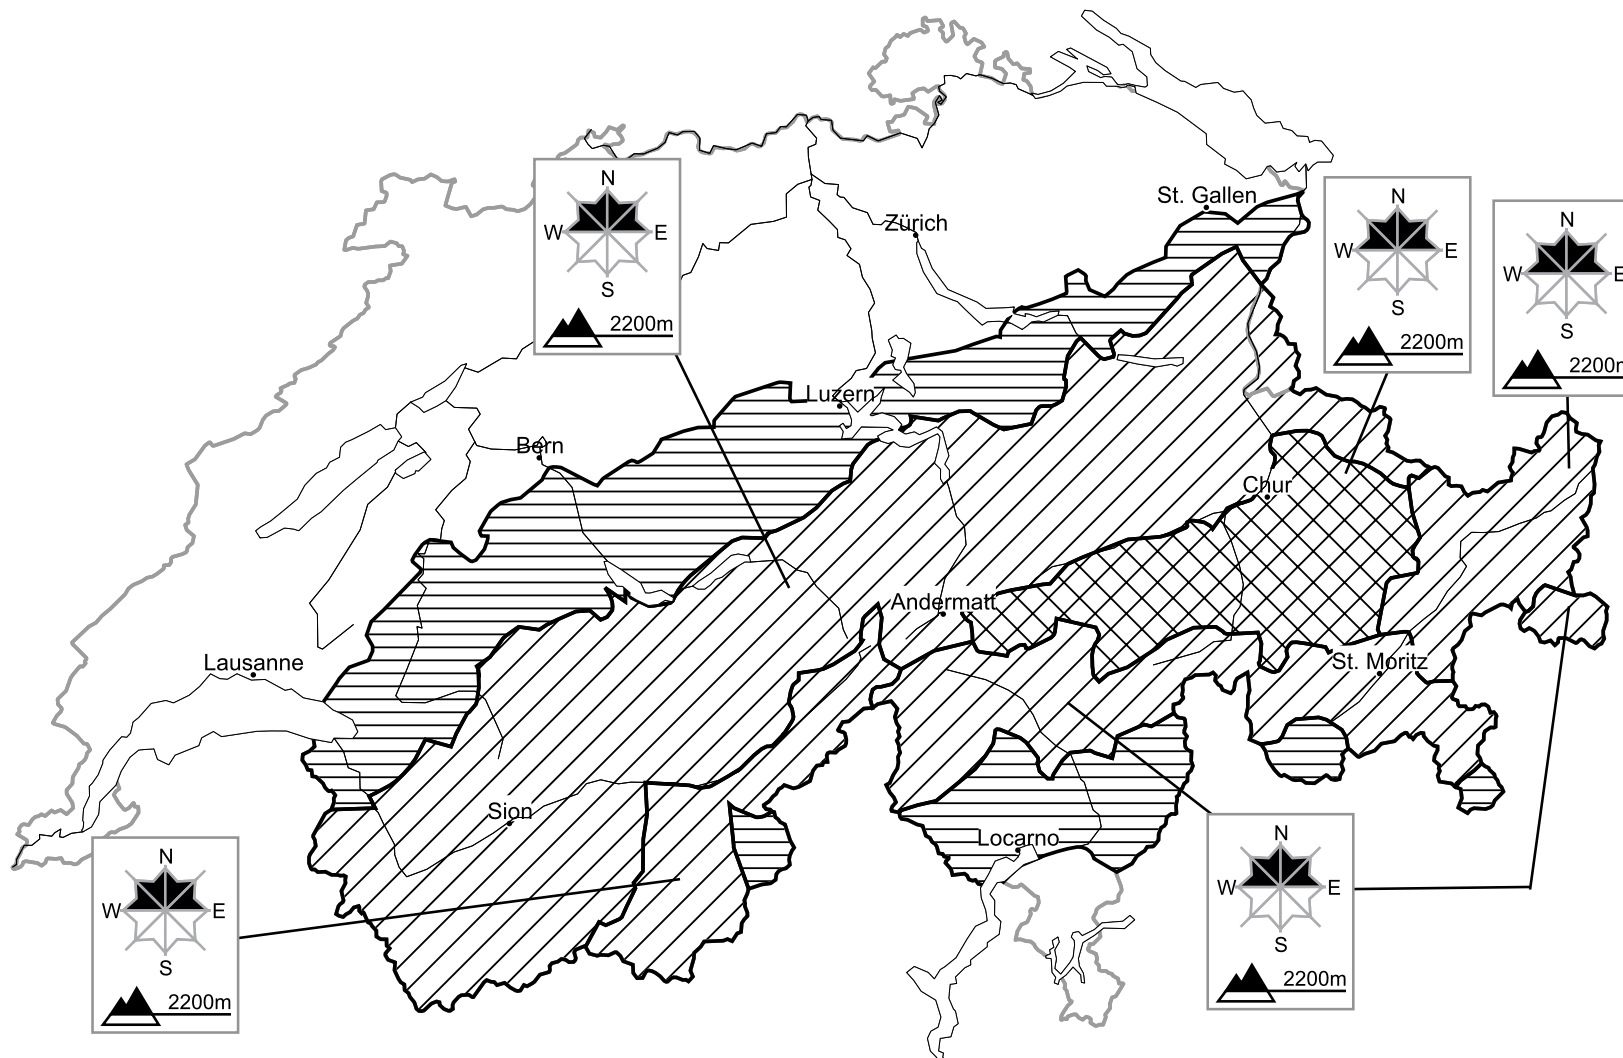

In Grisons a considerable avalanche danger will be encountered in some regions

Edition: 28.1.2016, 08:00 / Next update: 28.1.2016, 17:00

Danger levels

1 low

2 moderate

3 consider.

4 high

5 very high