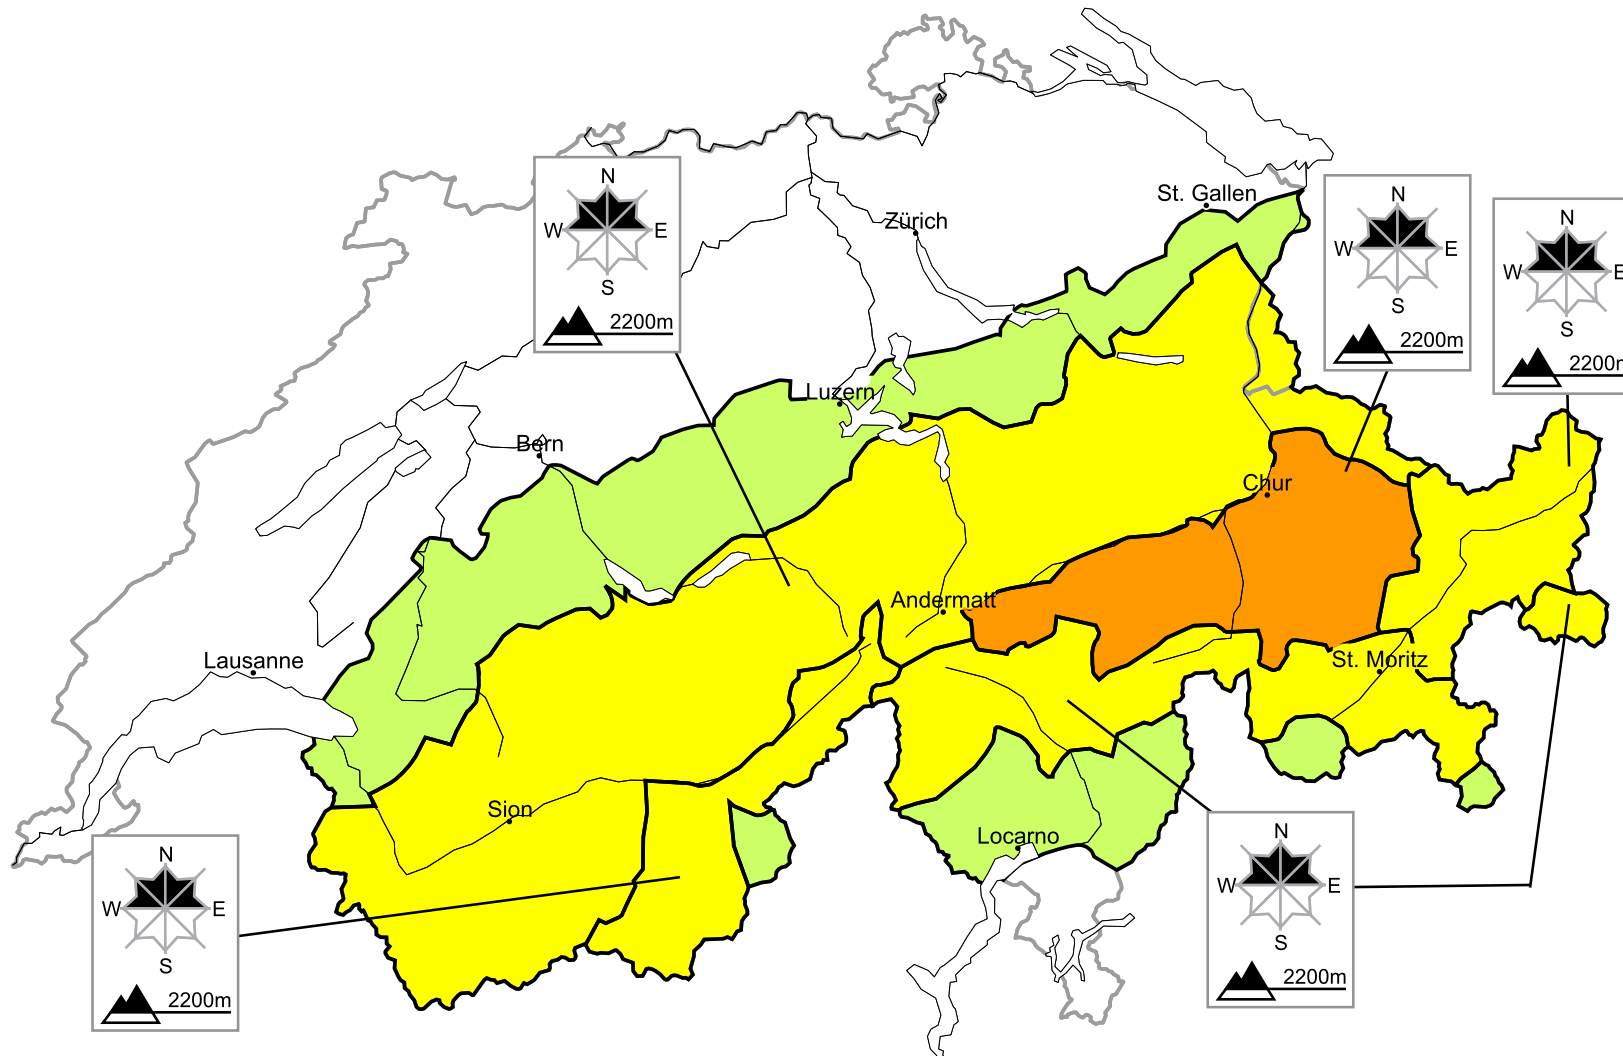

In Grisons a considerable avalanche danger will be encountered in some regions

Edition: 27.1.2016, 17:00 / Next update: 28.1.2016, 08:00

Danger levels