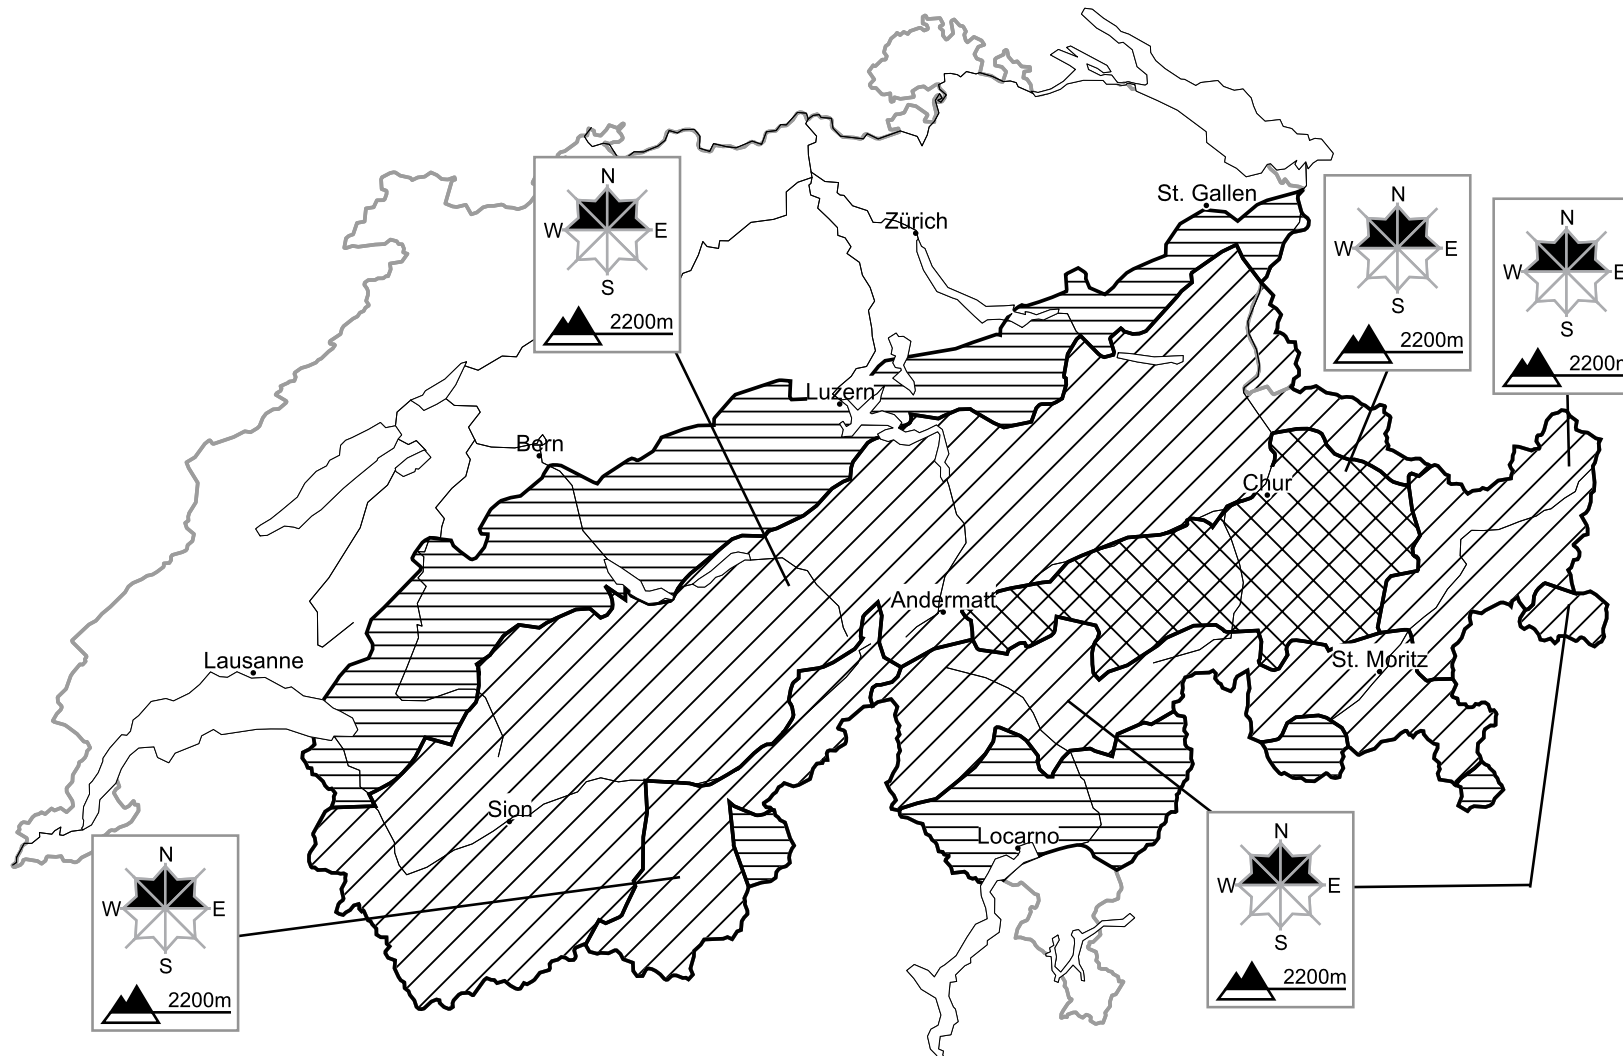

In Grisons a considerable avalanche danger will be encountered in some regions

Edition: 27.1.2016, 17:00 / Next update: 28.1.2016, 08:00

Danger levels

1 low

2 moderate

3 consider.

4 high

5 very high