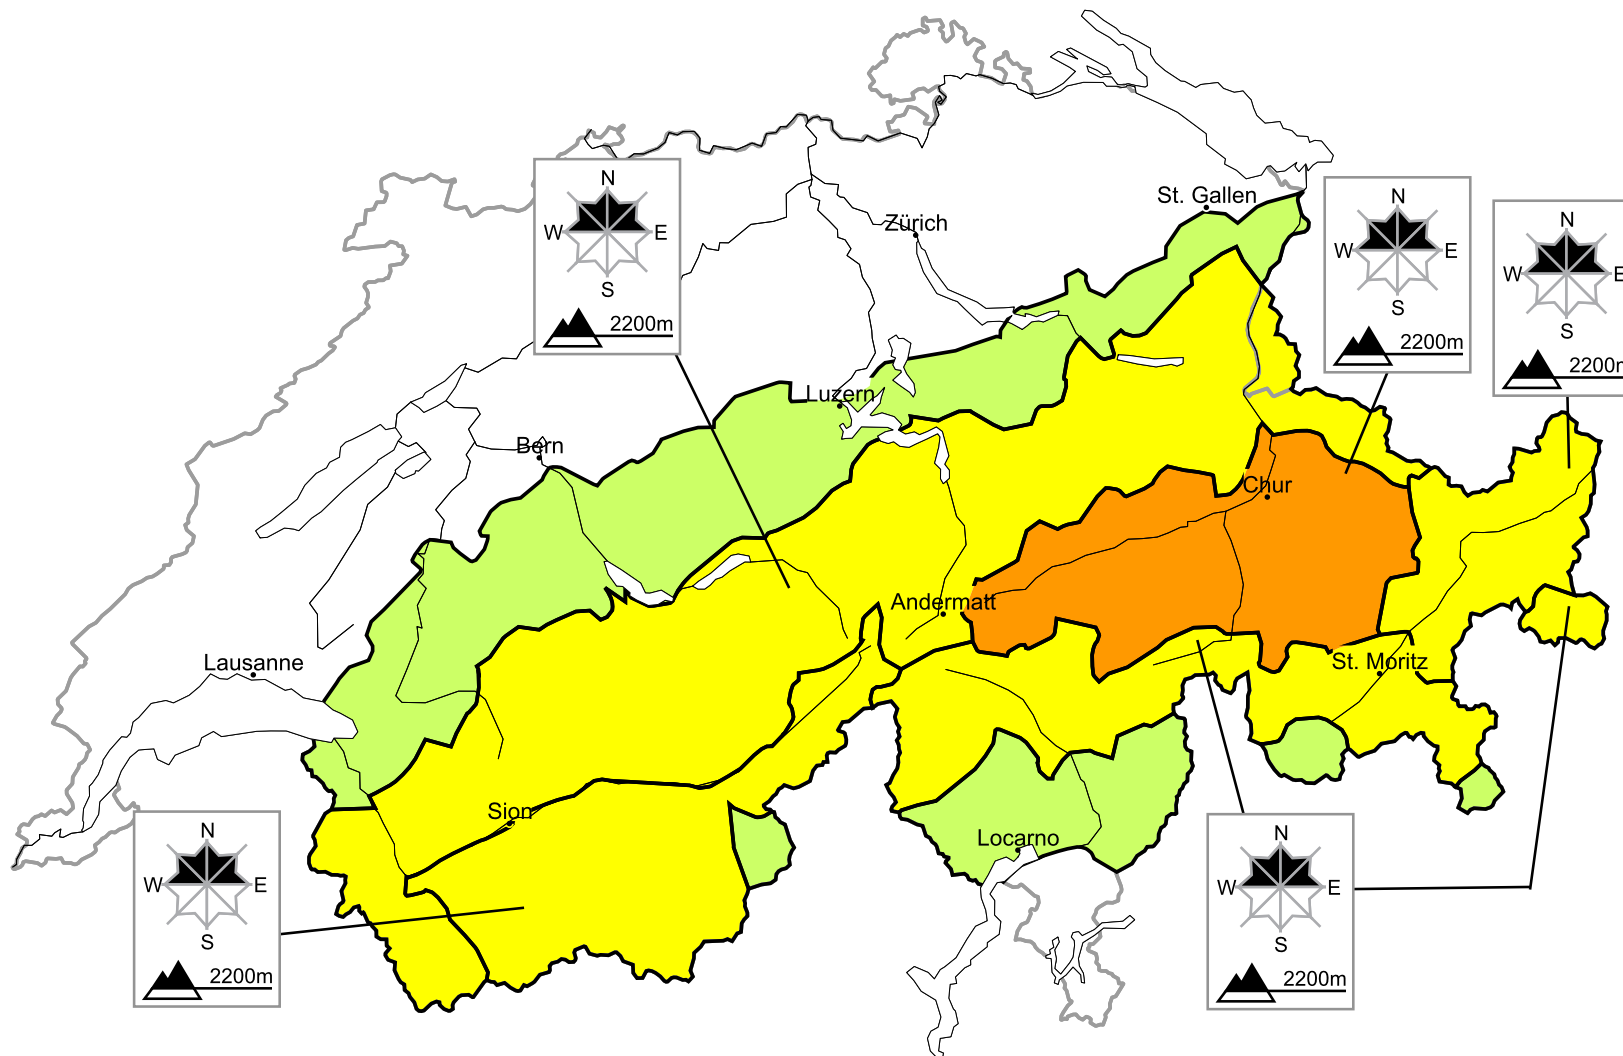

In Grisons a considerable avalanche danger will be encountered in some regions

Edition: 27.1.2016, 08:00 / Next update: 27.1.2016, 17:00

Danger levels

-  1 low
-  2 moderate
-  3 consider.
-  4 high
-  5 very high