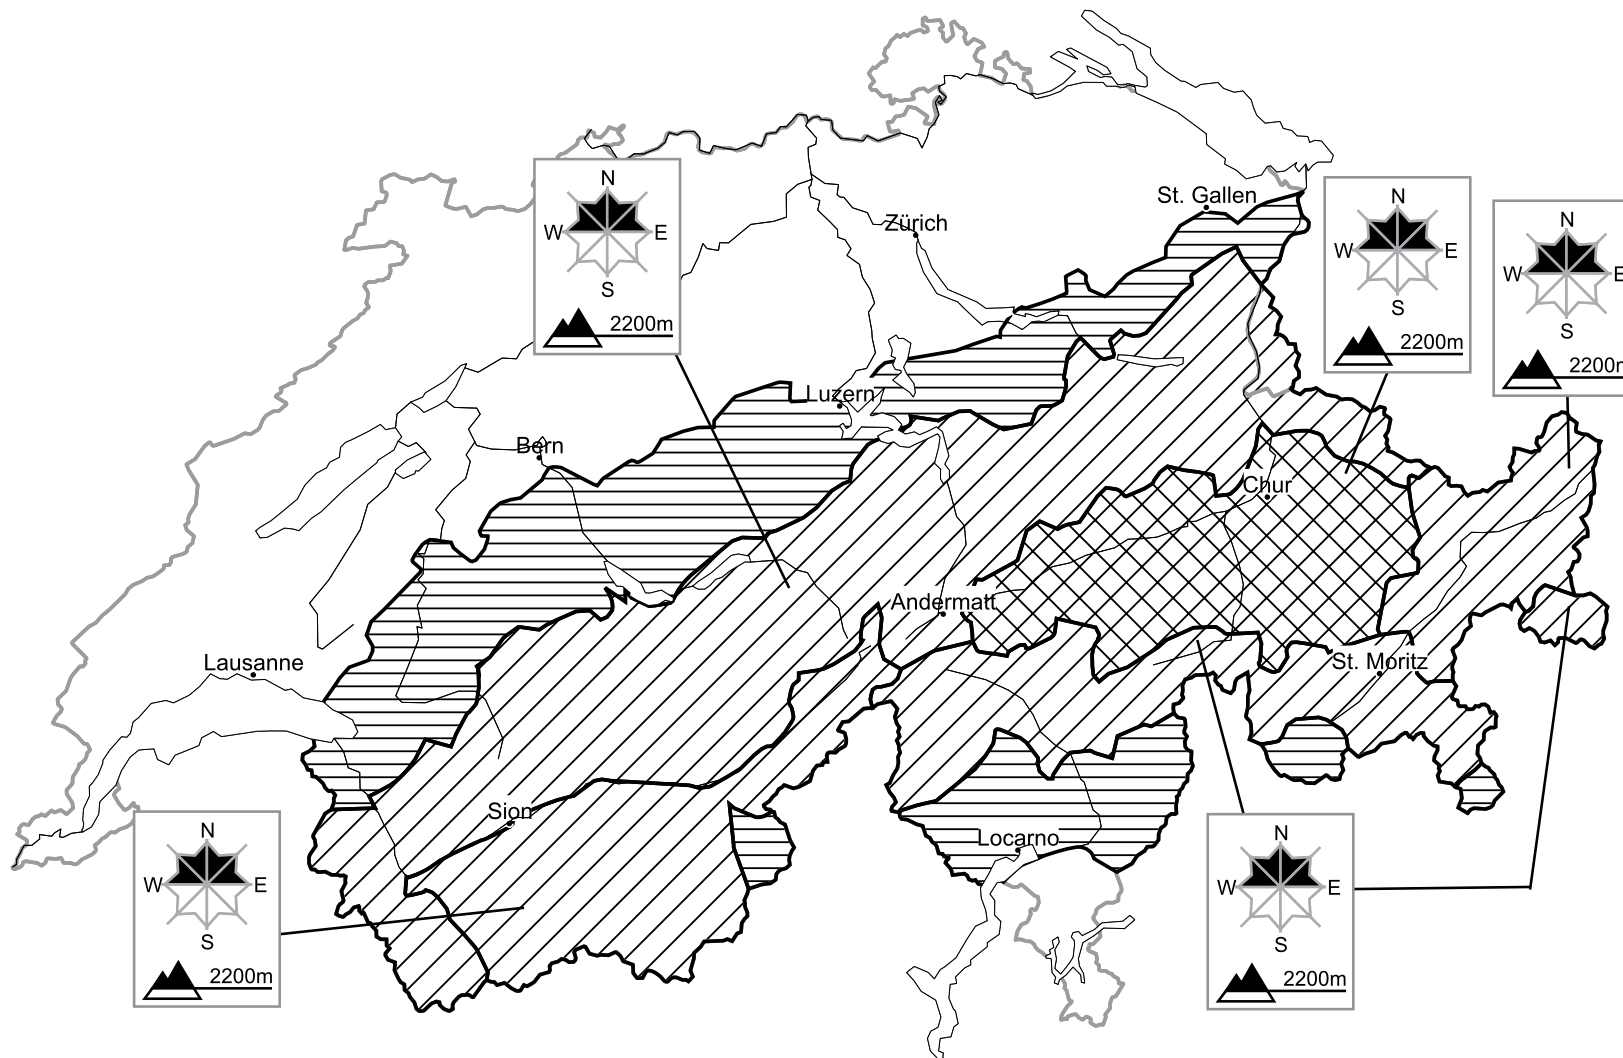

In Grisons a considerable avalanche danger will be encountered in some regions

Edition: 27.1.2016, 08:00 / Next update: 27.1.2016, 17:00

Danger levels

1 low

2 moderate

3 consider.

4 high

5 very high