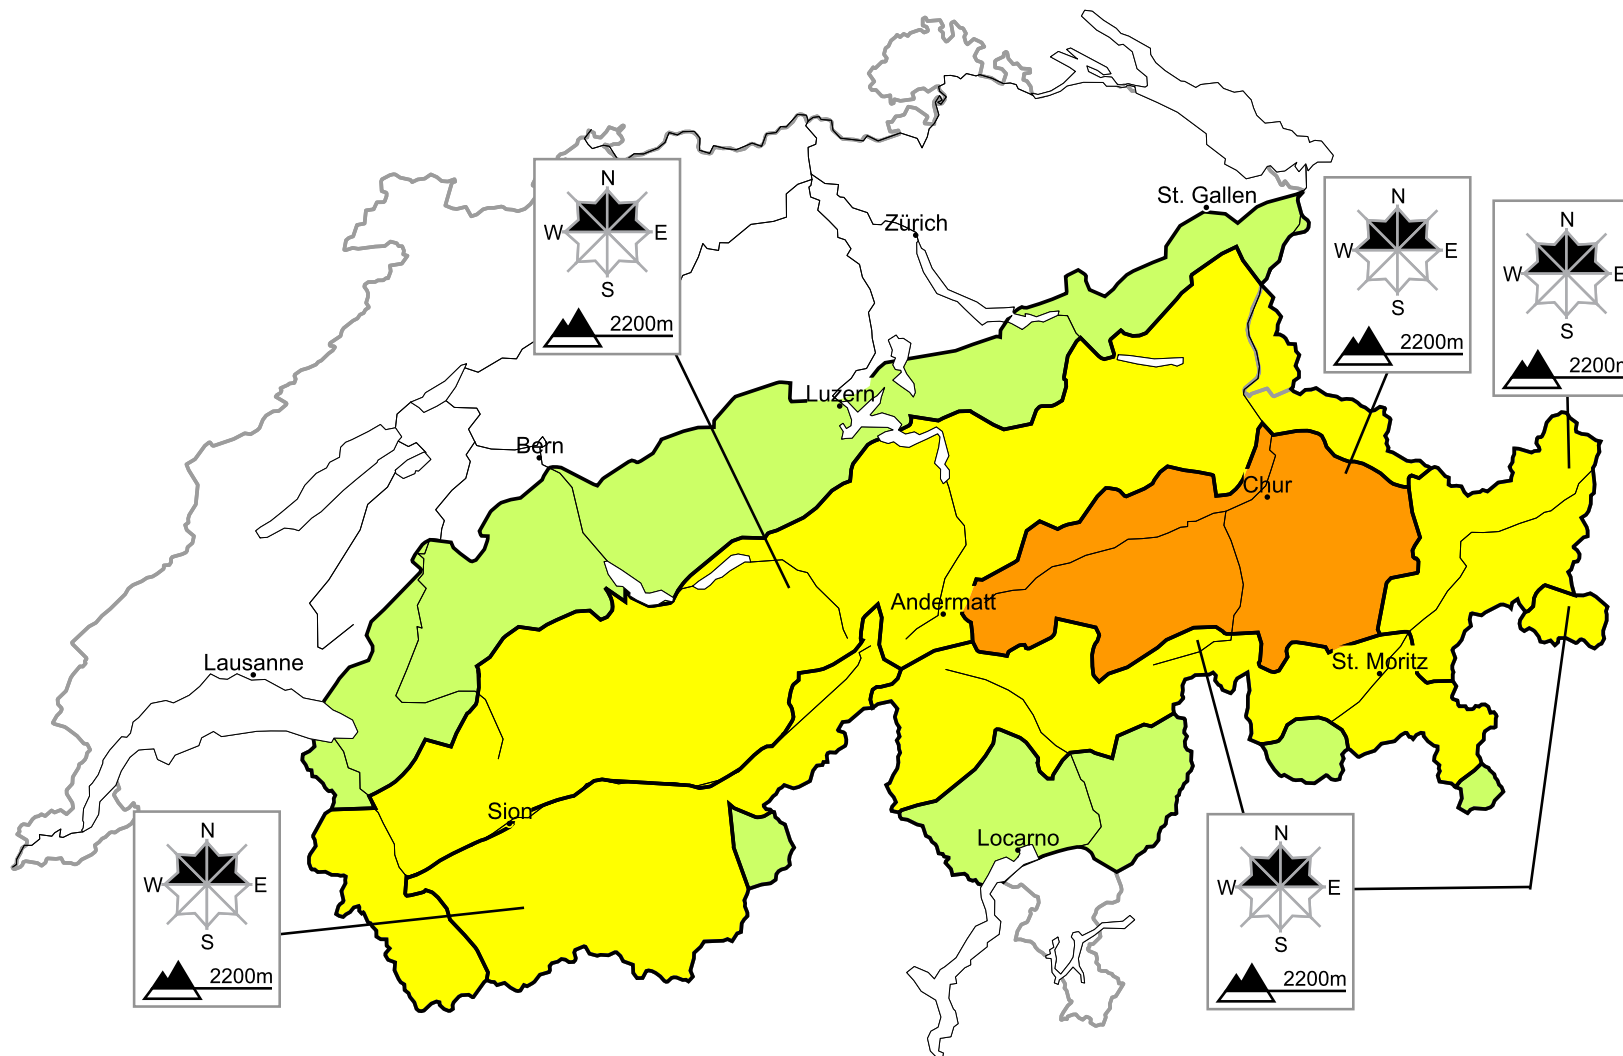

In Grisons a considerable avalanche danger will be encountered in some regions

Edition: 26.1.2016, 17:00 / Next update: 27.1.2016, 08:00

Danger levels