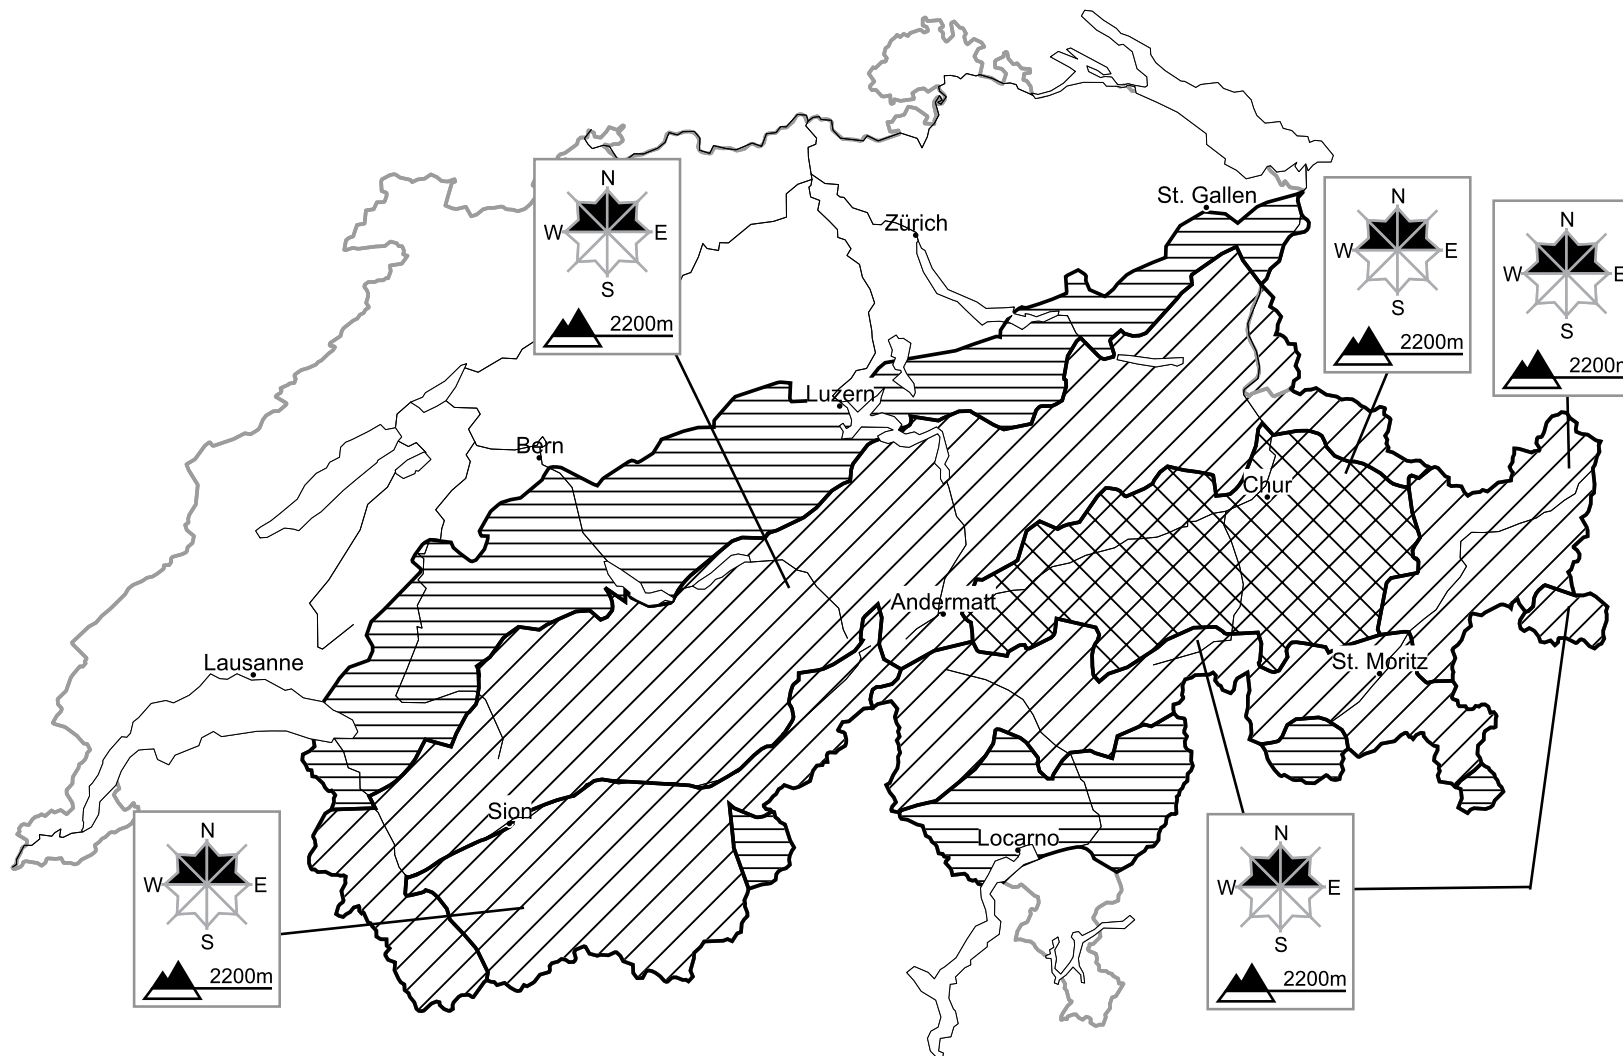

In Grisons a considerable avalanche danger will be encountered in some regions

Edition: 26.1.2016, 17:00 / Next update: 27.1.2016, 08:00

Danger levels

1 low

2 moderate

3 consider.

4 high

5 very high