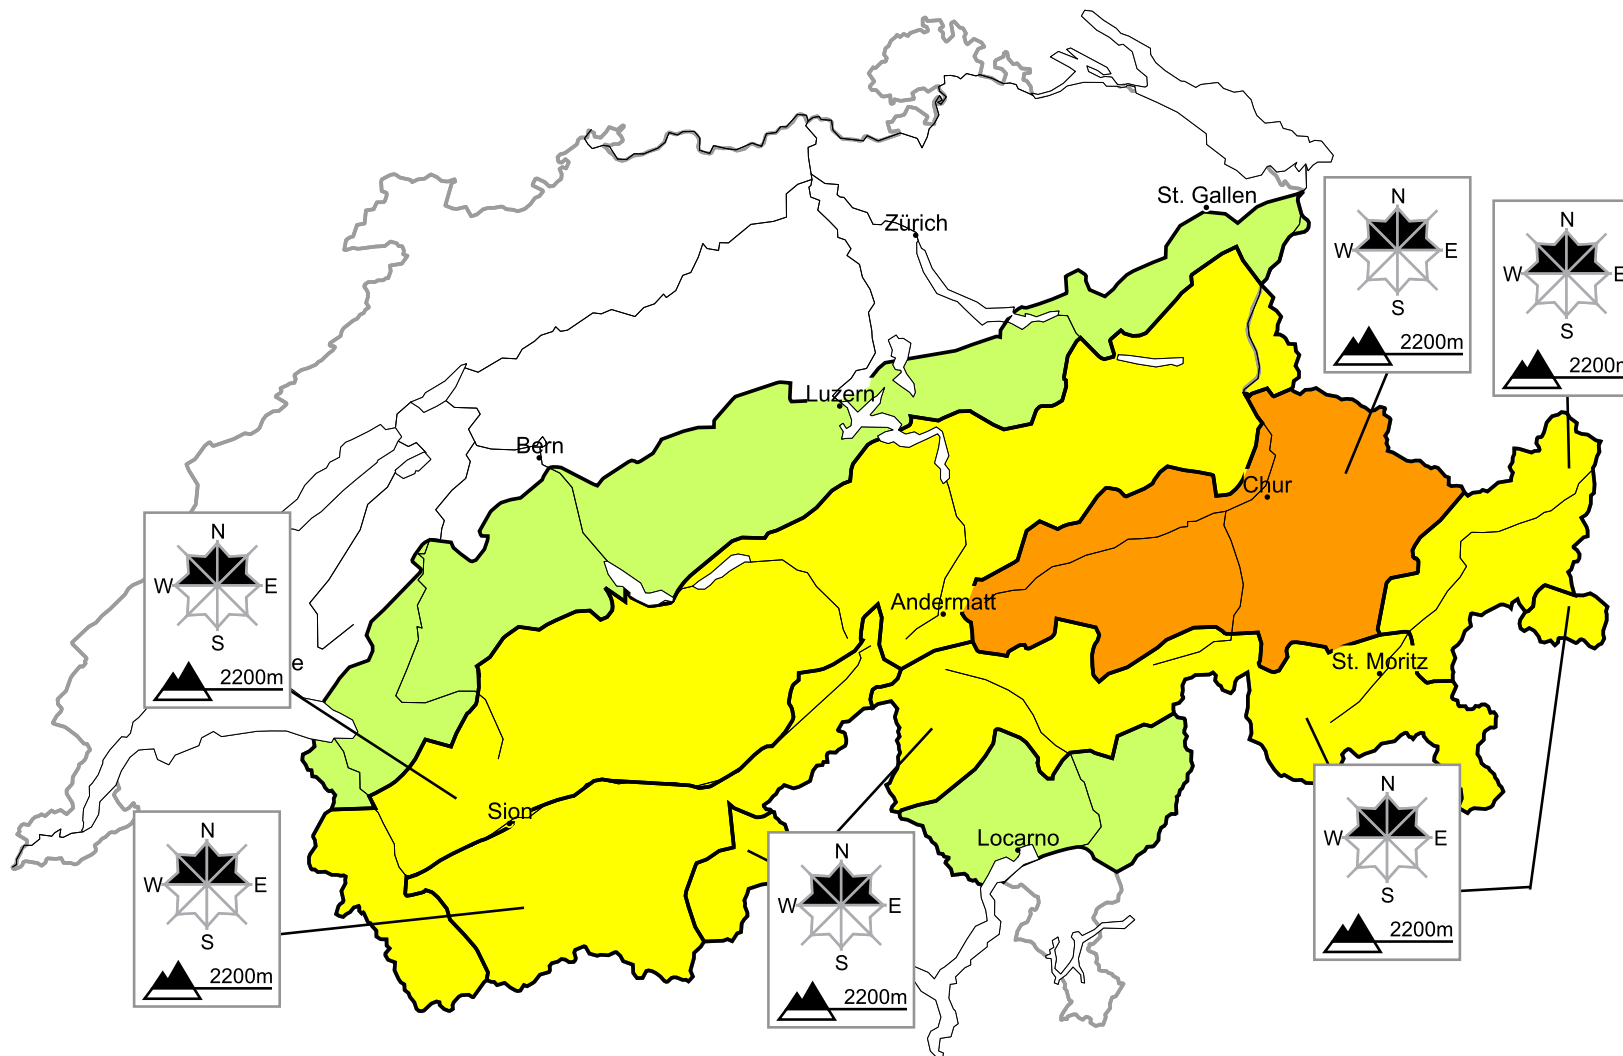

In Grisons a considerable avalanche danger will be encountered in some regions

Edition: 26.1.2016, 08:00 / Next update: 26.1.2016, 17:00

Danger levels