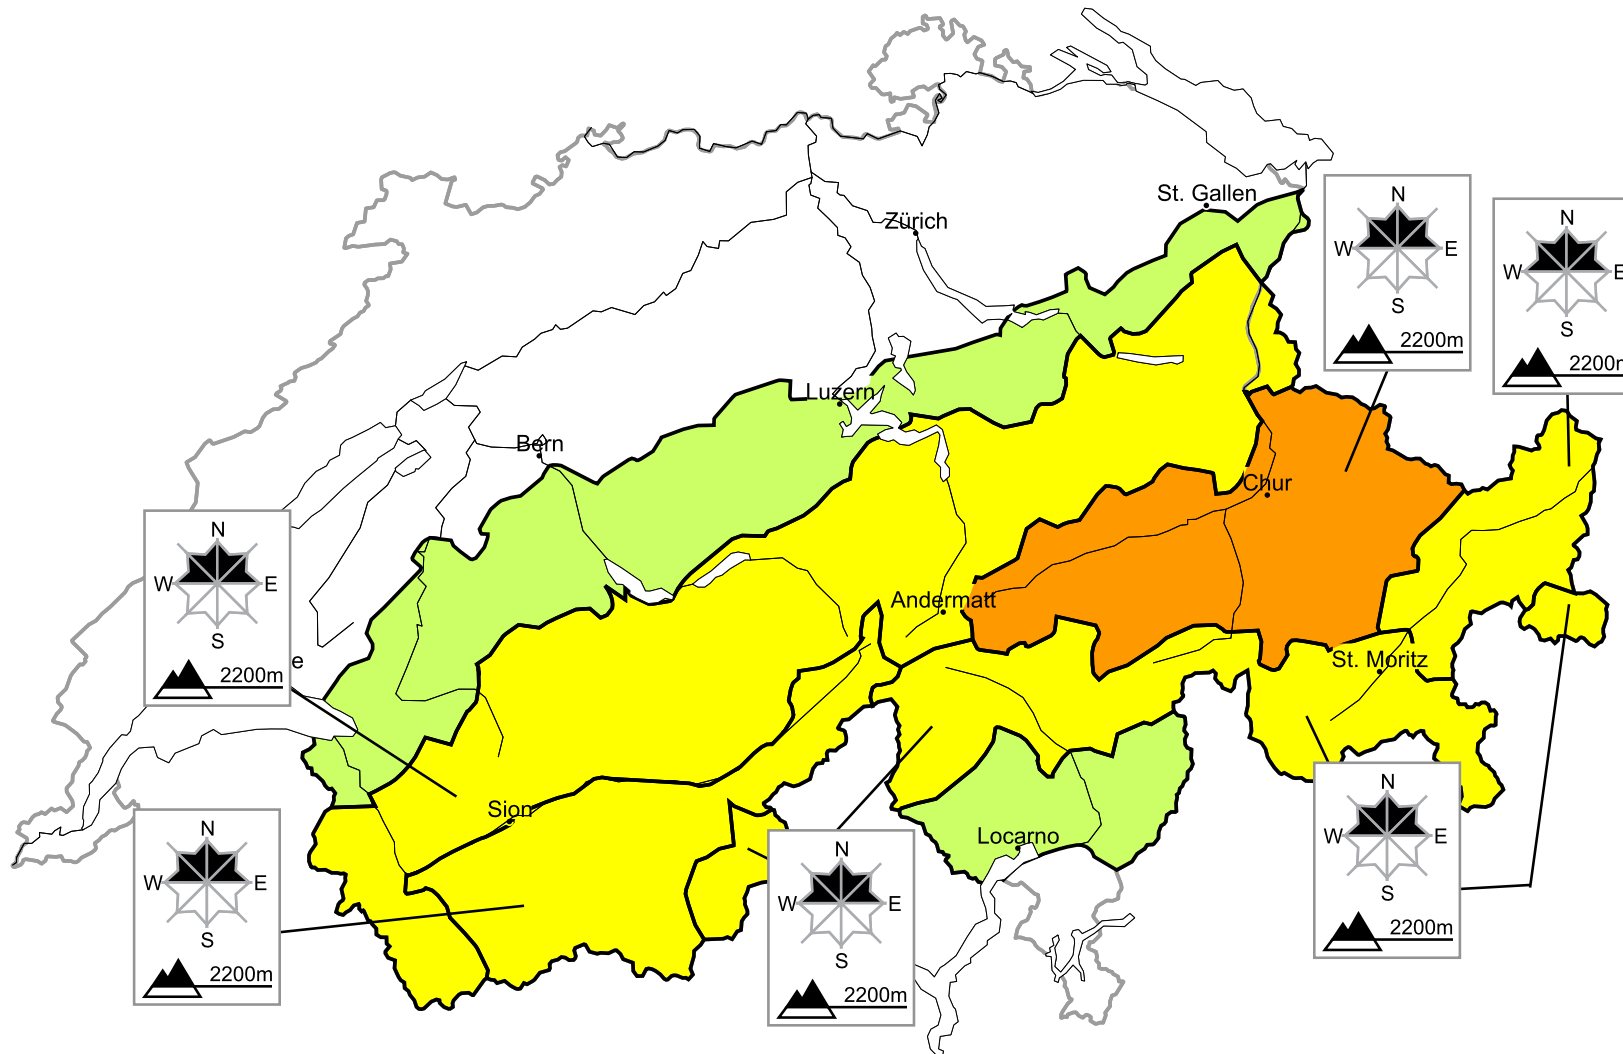

## In Grisons a considerable avalanche danger will be encountered in some regions

Edition: 25.1.2016, 17:00 / Next update: 26.1.2016, 08:00

Danger levels