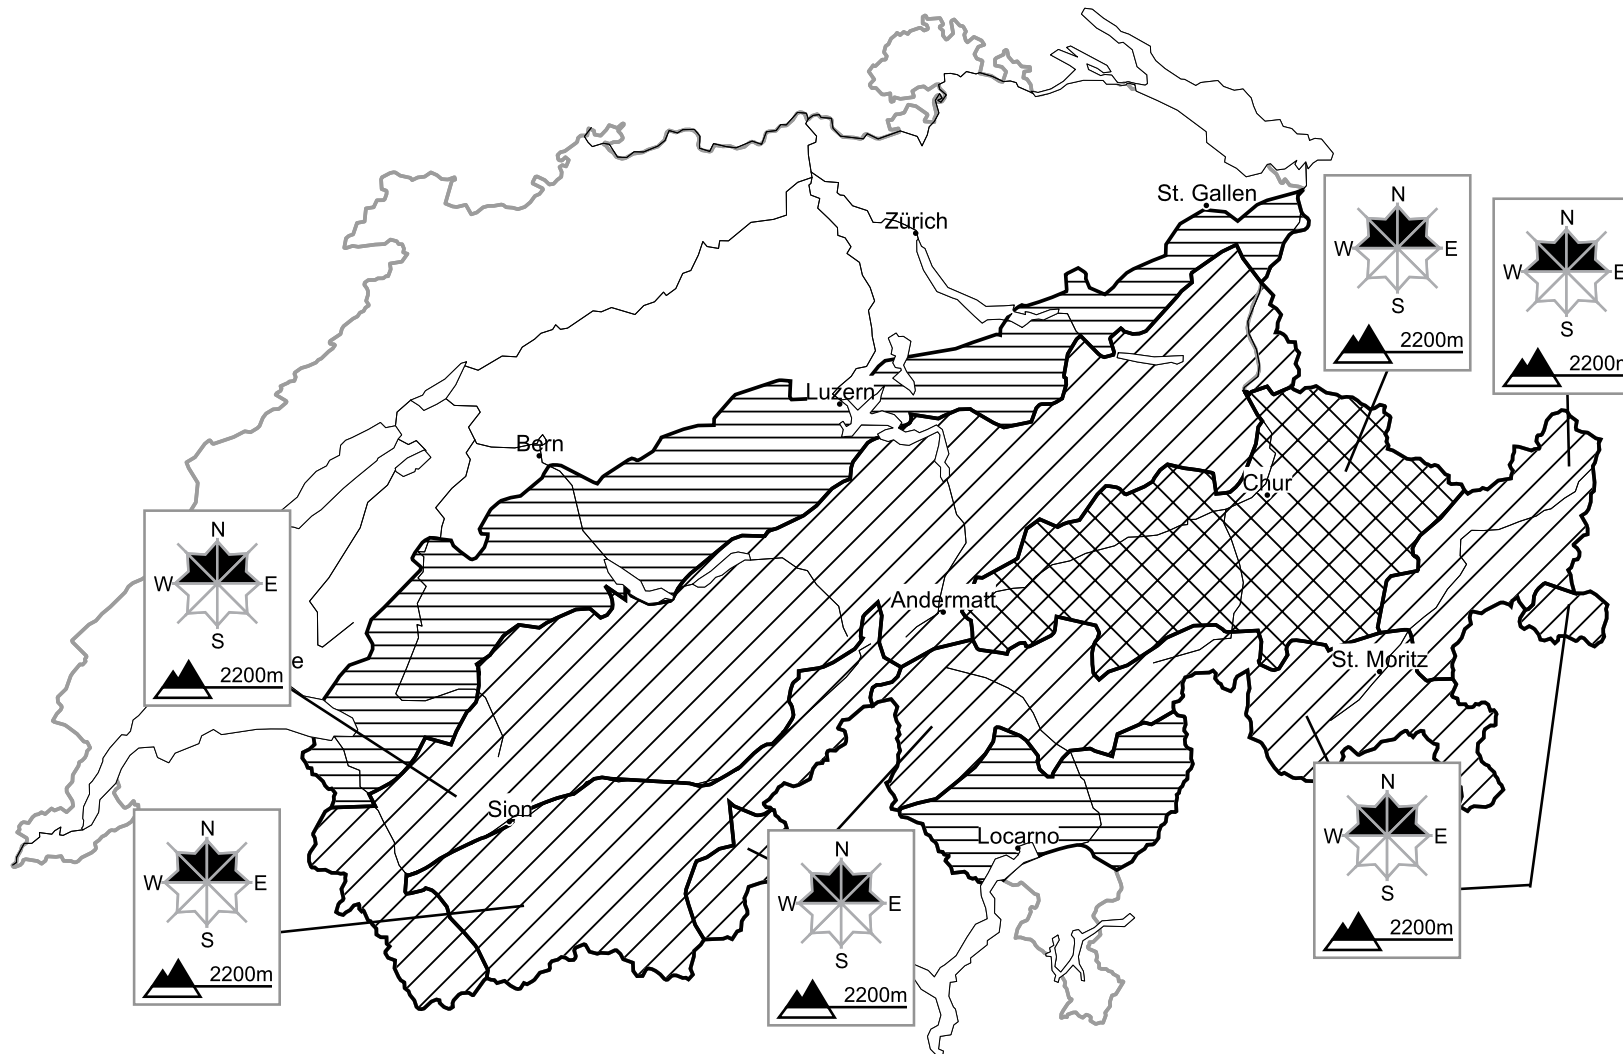

In Grisons a considerable avalanche danger will be encountered in some regions

Edition: 25.1.2016, 17:00 / Next update: 26.1.2016, 08:00

Danger levels

 1 low

 2 moderate

 3 consider.

 4 high

 5 very high