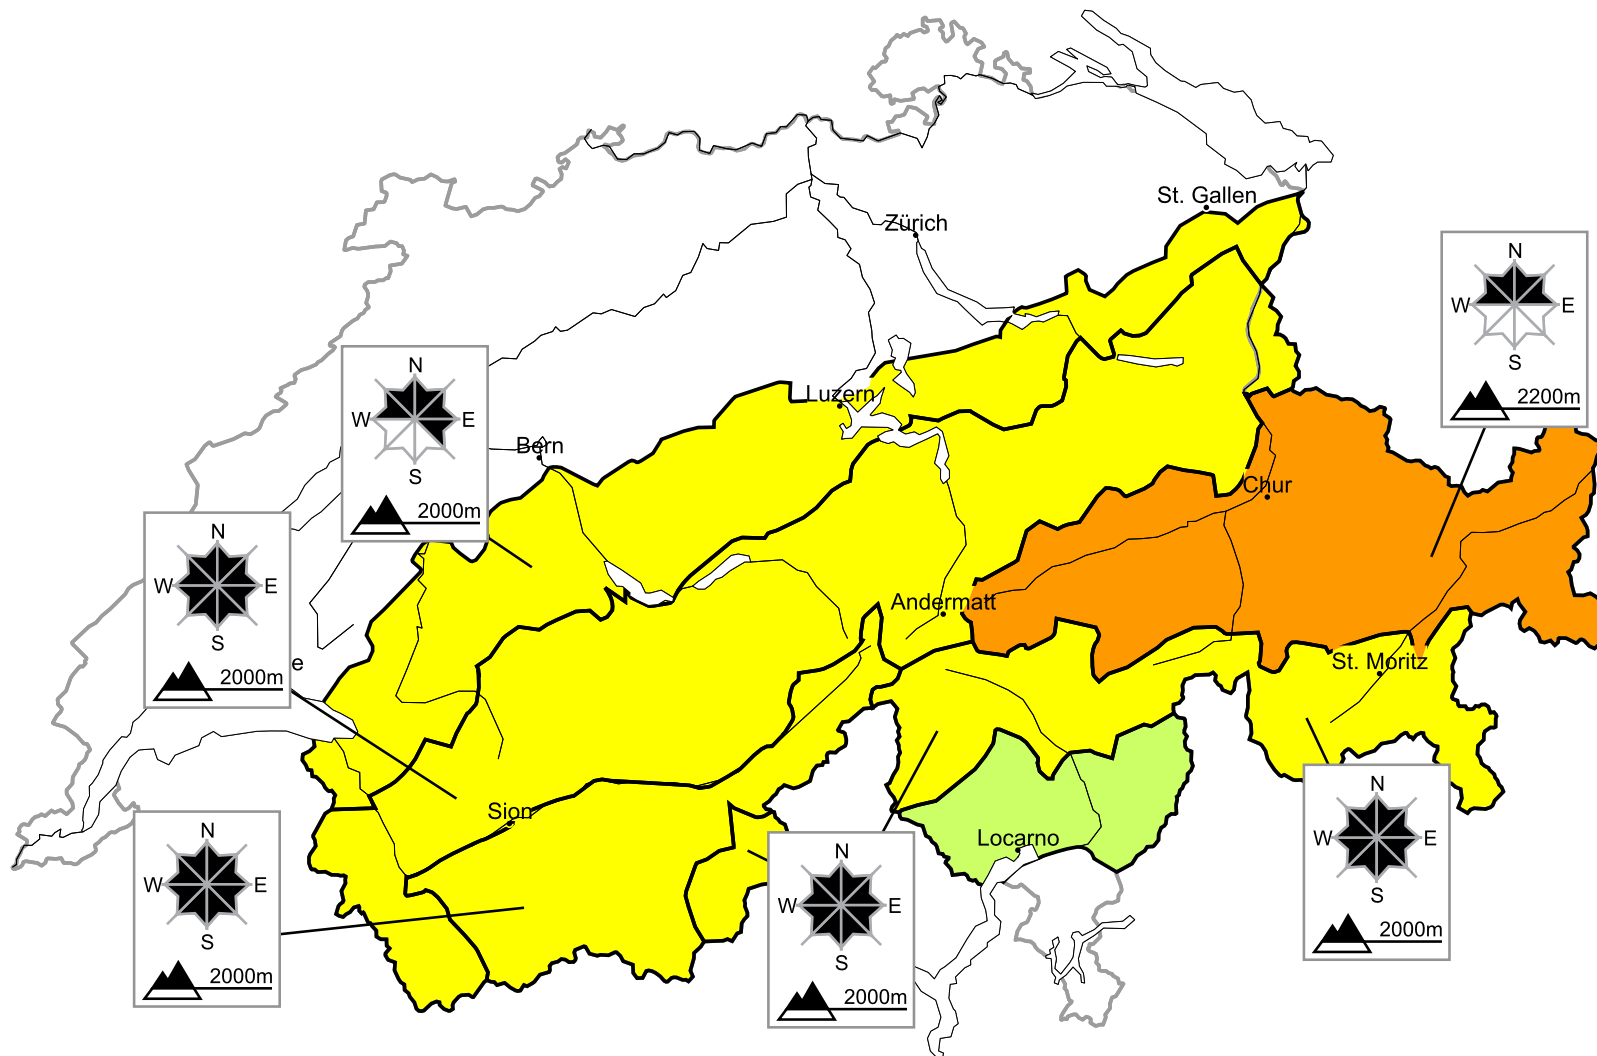

In Grisons a considerable avalanche danger will be encountered in some regions

Edition: 25.1.2016, 08:00 / Next update: 25.1.2016, 17:00

Danger levels

- 1 low
- 2 moderate
- 3 consider.
- 4 high
- 5 very high