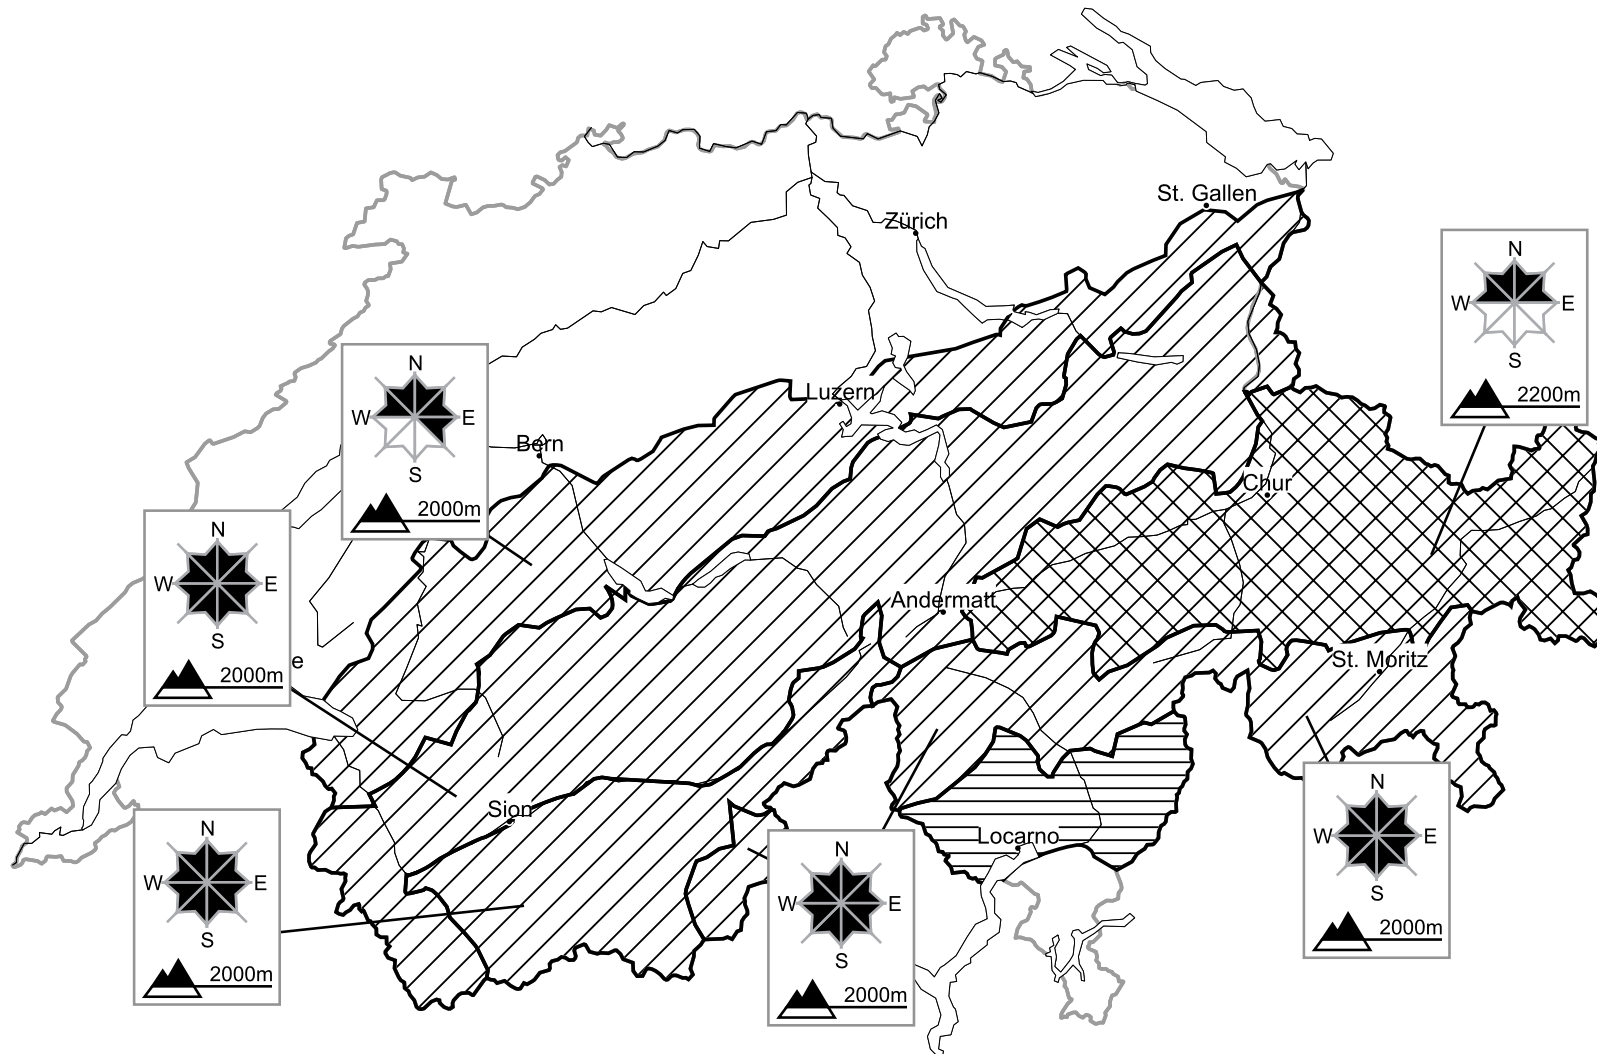

In Grisons a considerable avalanche danger will be encountered in some regions

Edition: 25.1.2016, 08:00 / Next update: 25.1.2016, 17:00

Danger levels

 1 low

 2 moderate

 3 consider.

 4 high

 5 very high