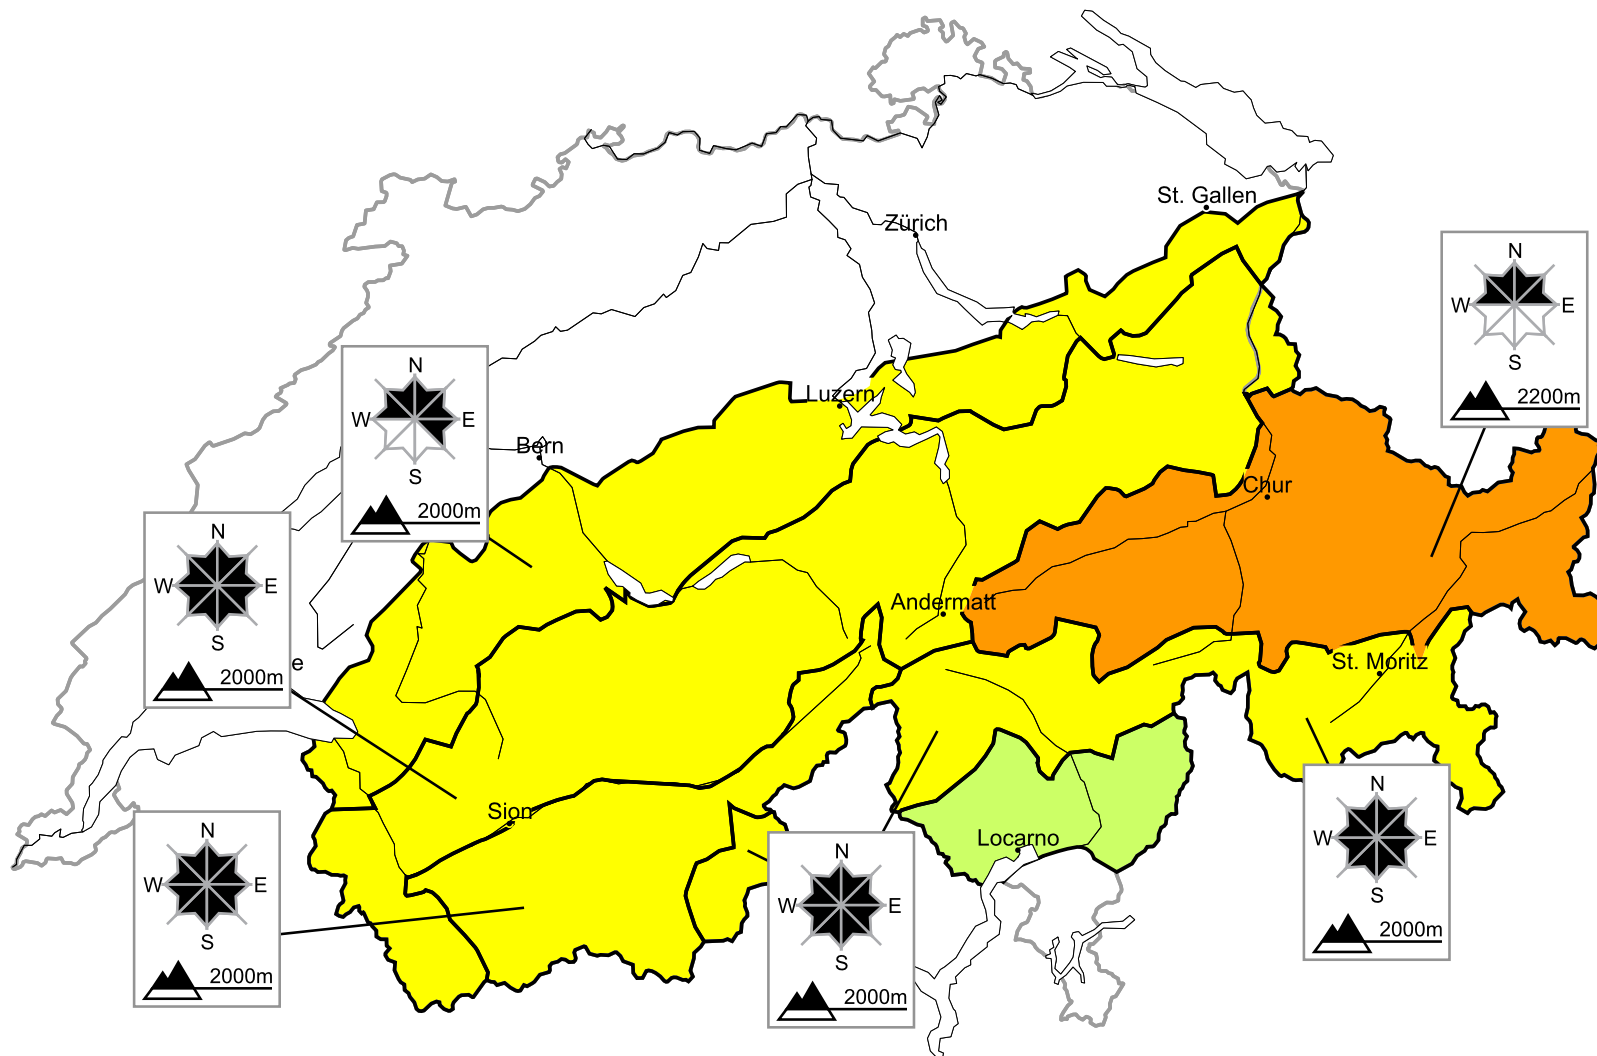

In Grisons a considerable avalanche danger will be encountered in some regions

Edition: 24.1.2016, 17:00 / Next update: 25.1.2016, 08:00

Danger levels

- 1 low
- 2 moderate
- 3 consider.
- 4 high
- 5 very high