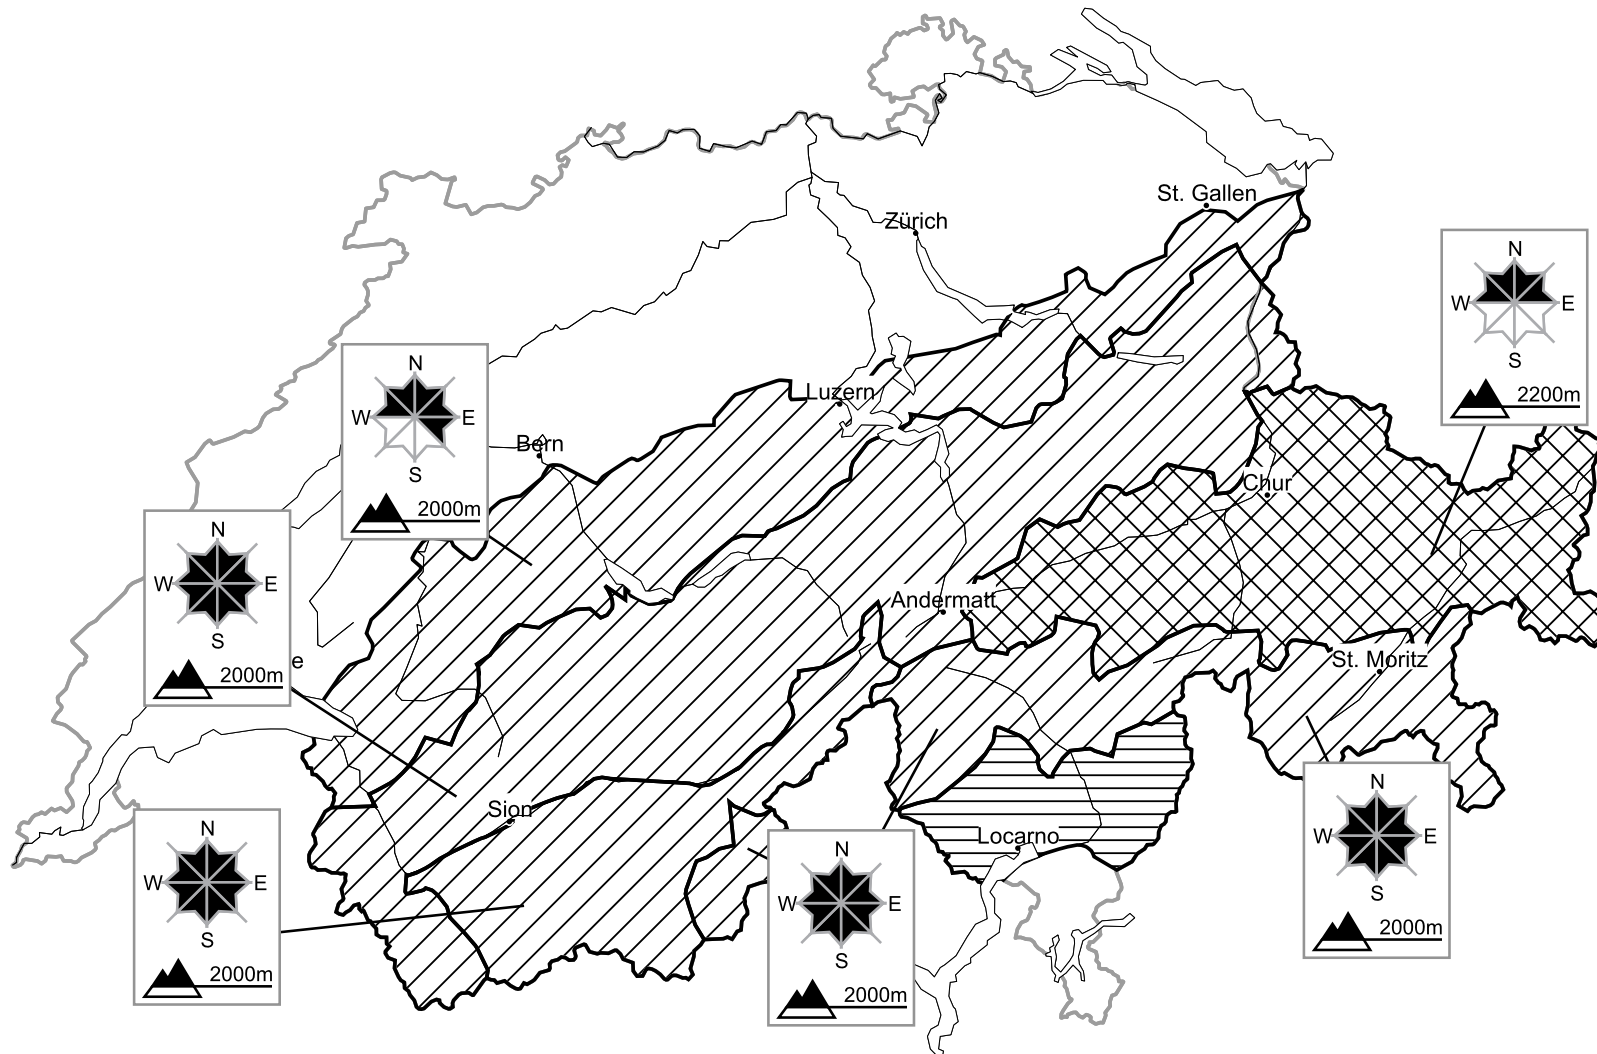

In Grisons a considerable avalanche danger will be encountered in some regions

Edition: 24.1.2016, 17:00 / Next update: 25.1.2016, 08:00

Danger levels

1 low

2 moderate

3 consider.

4 high

5 very high