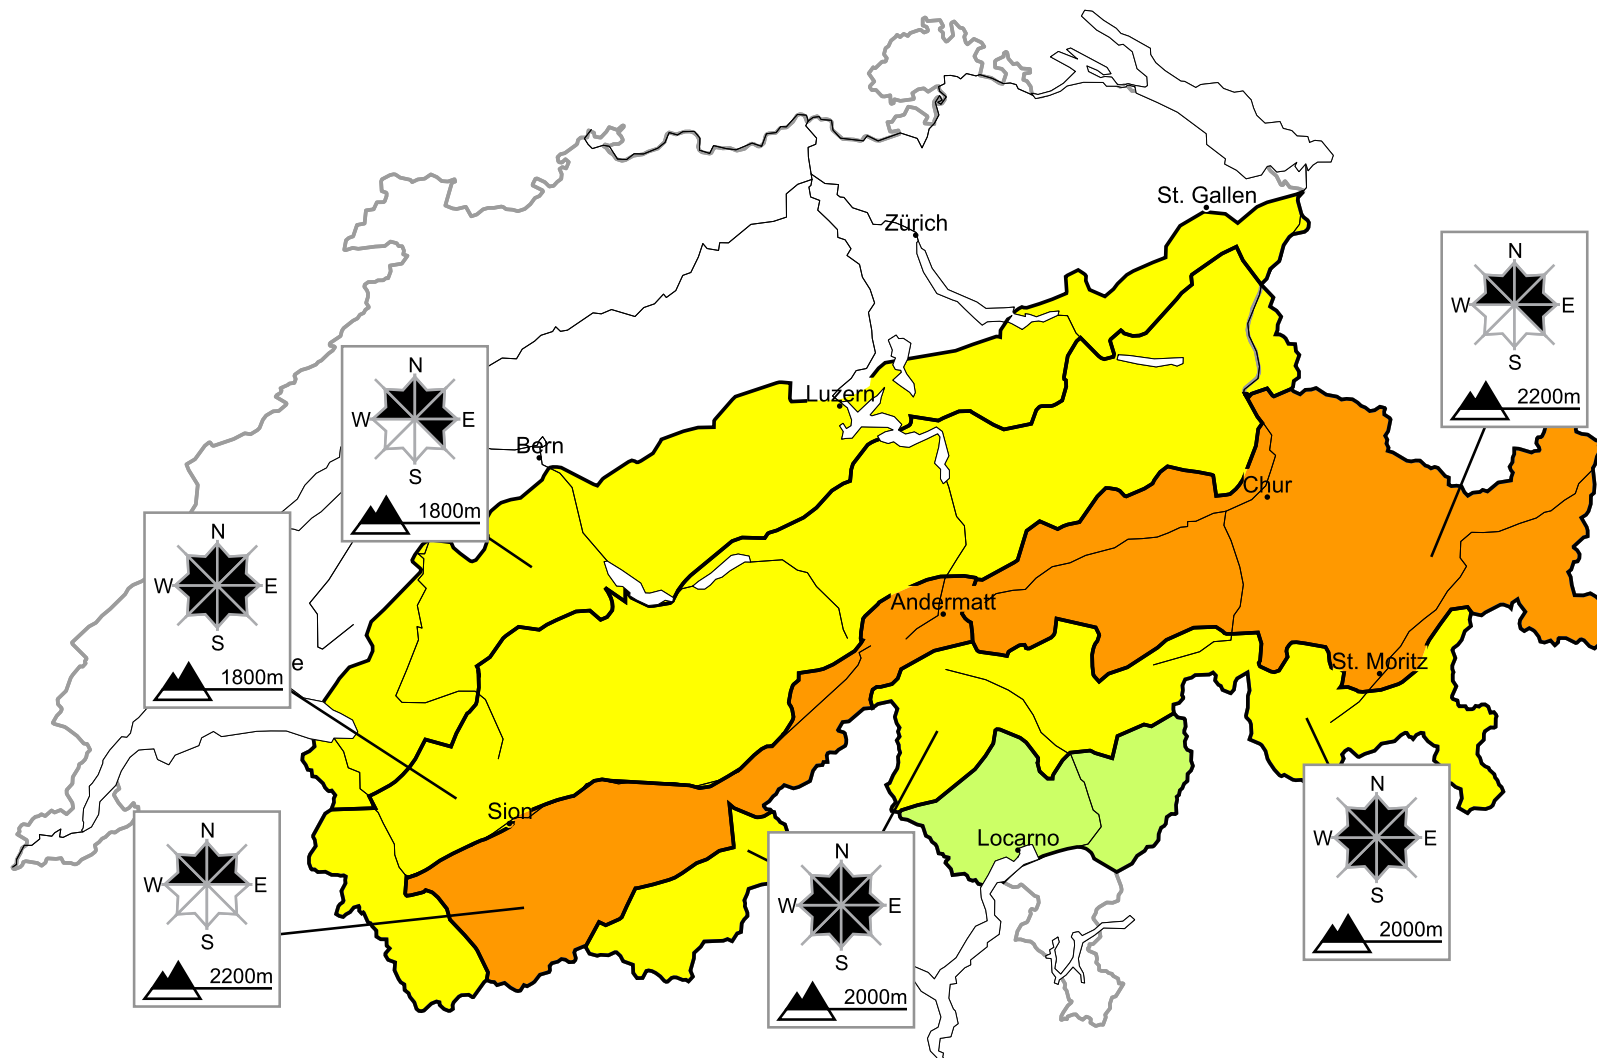

## Considerable avalanche danger will be encountered in some regions

Edition: 24.1.2016, 08:00 / Next update: 24.1.2016, 17:00

Danger levels