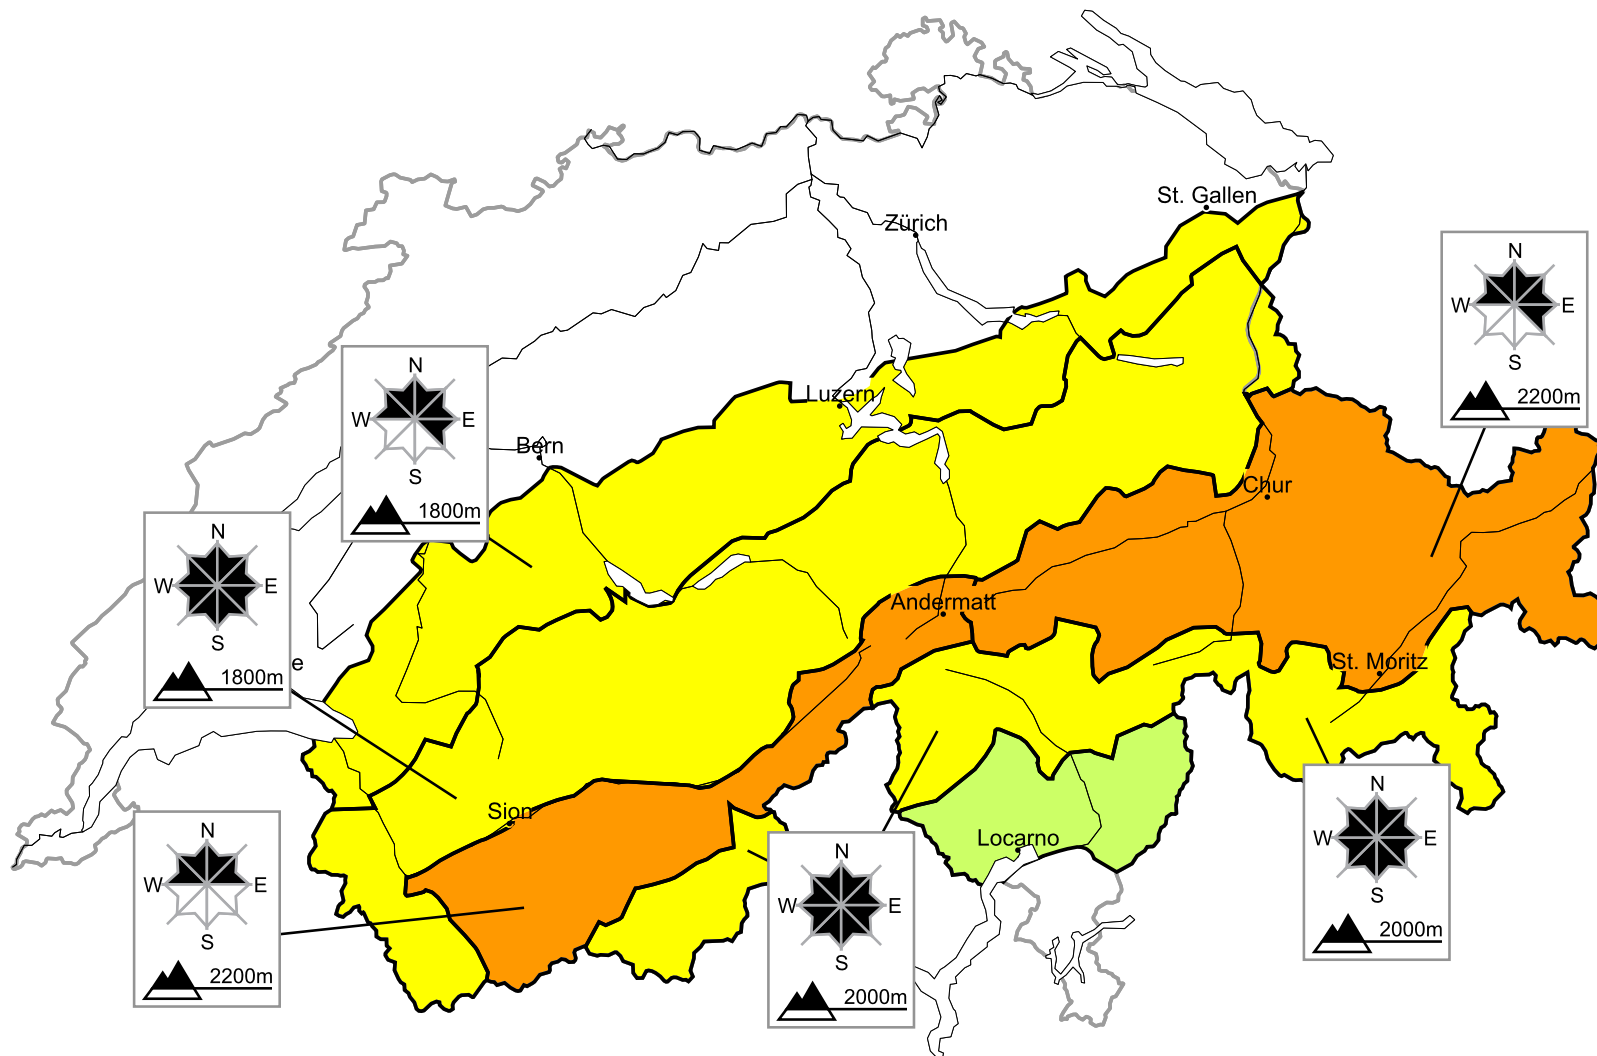

## Considerable avalanche danger will be encountered in some regions

Edition: 23.1.2016, 17:00 / Next update: 24.1.2016, 08:00

Danger levels

-  1 low
-  2 moderate
-  3 consider.
-  4 high
-  5 very high