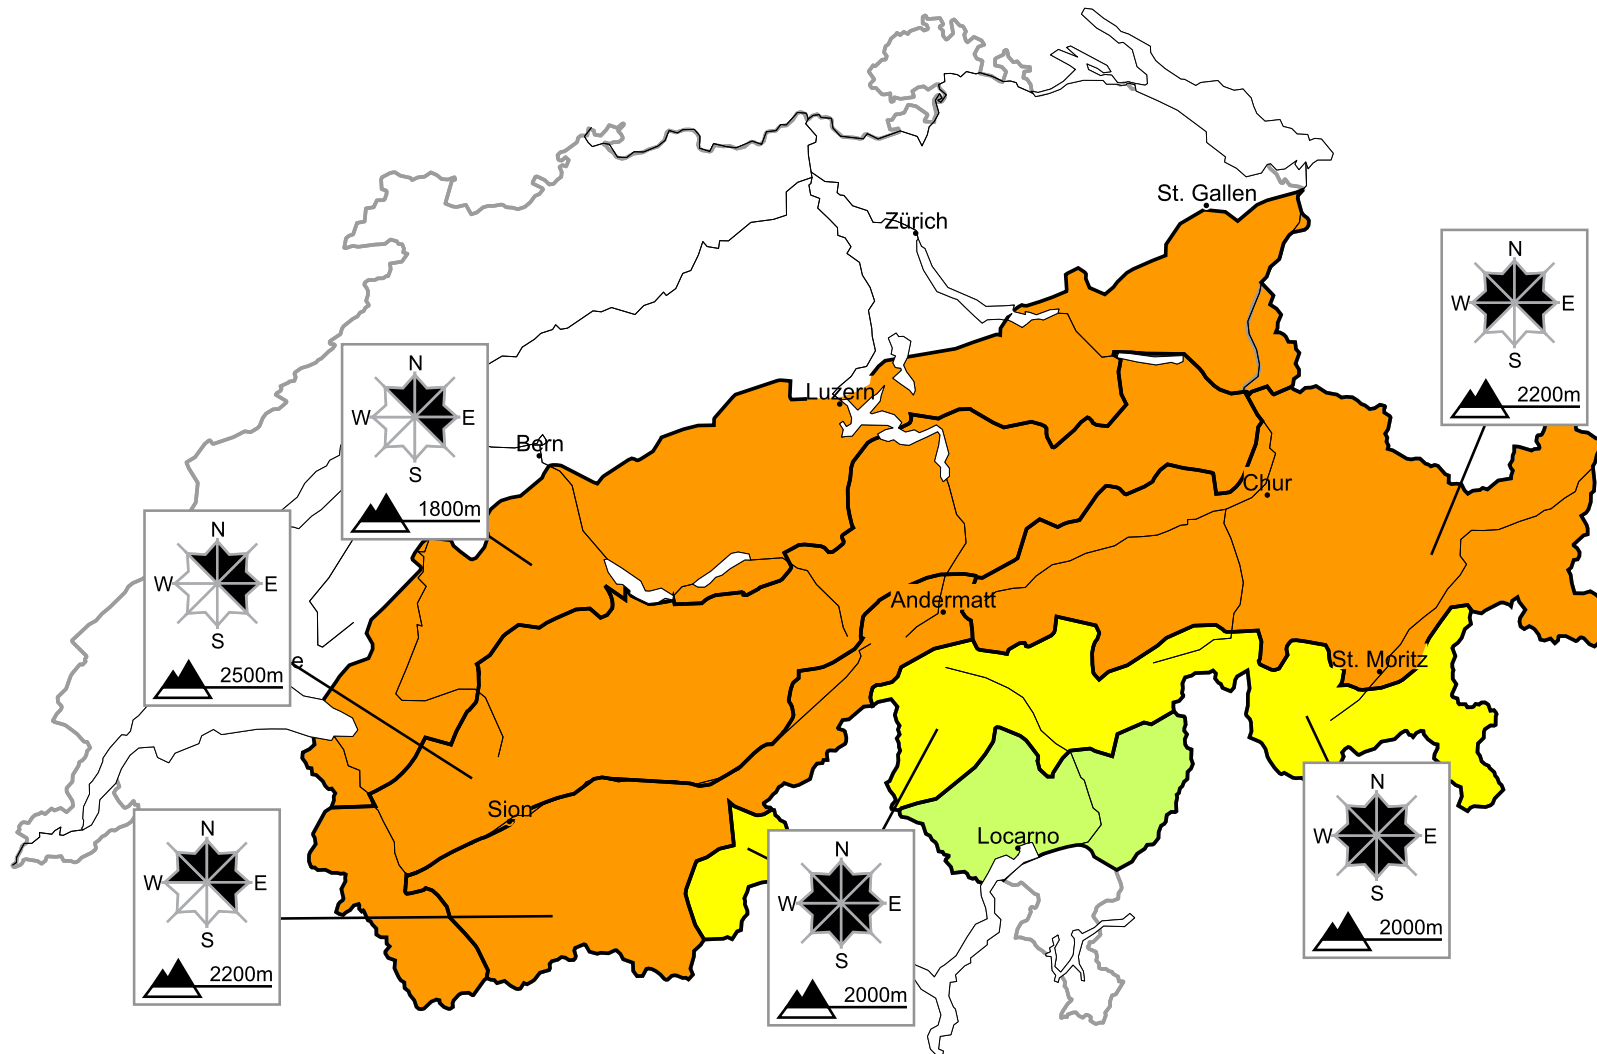

Considerable avalanche danger will be encountered over a wide area

Edition: 23.1.2016, 08:00 / Next update: 23.1.2016, 17:00

Danger levels

1 low

2 moderate

3 consider.

4 high

5 very high