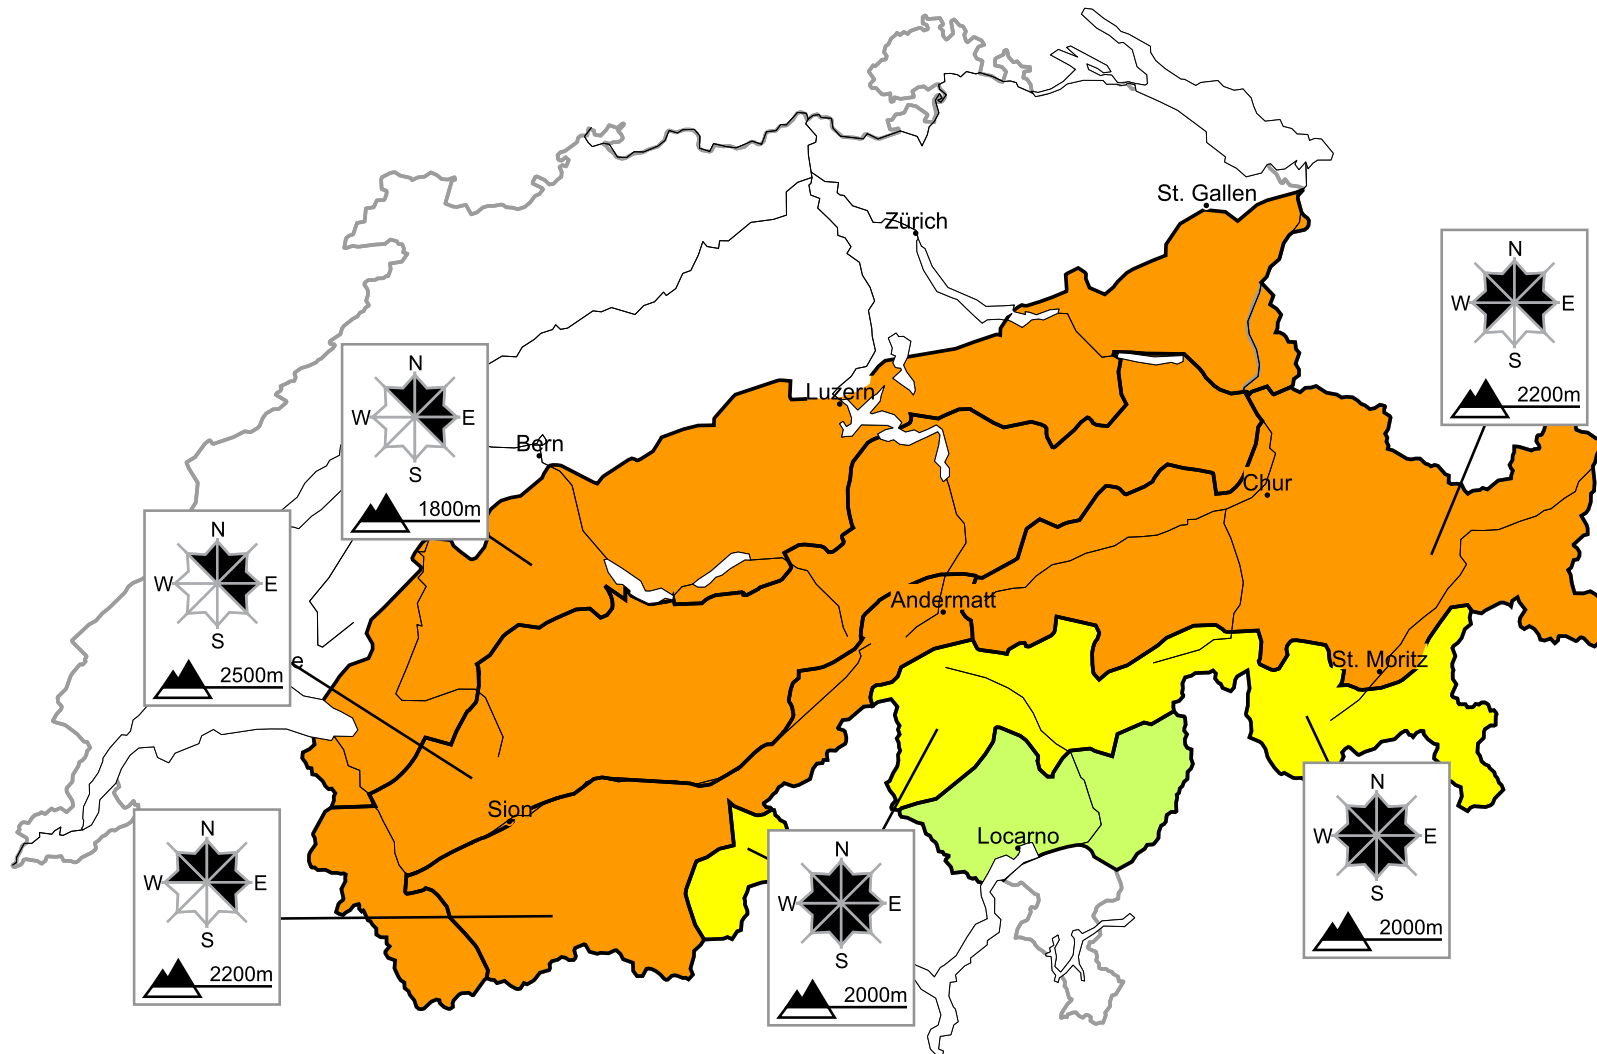

## Considerable avalanche danger will be encountered over a wide area

Edition: 22.1.2016, 17:00 / Next update: 23.1.2016, 08:00

Danger levels

1 low

2 moderate

3 consider.

4 high

5 very high