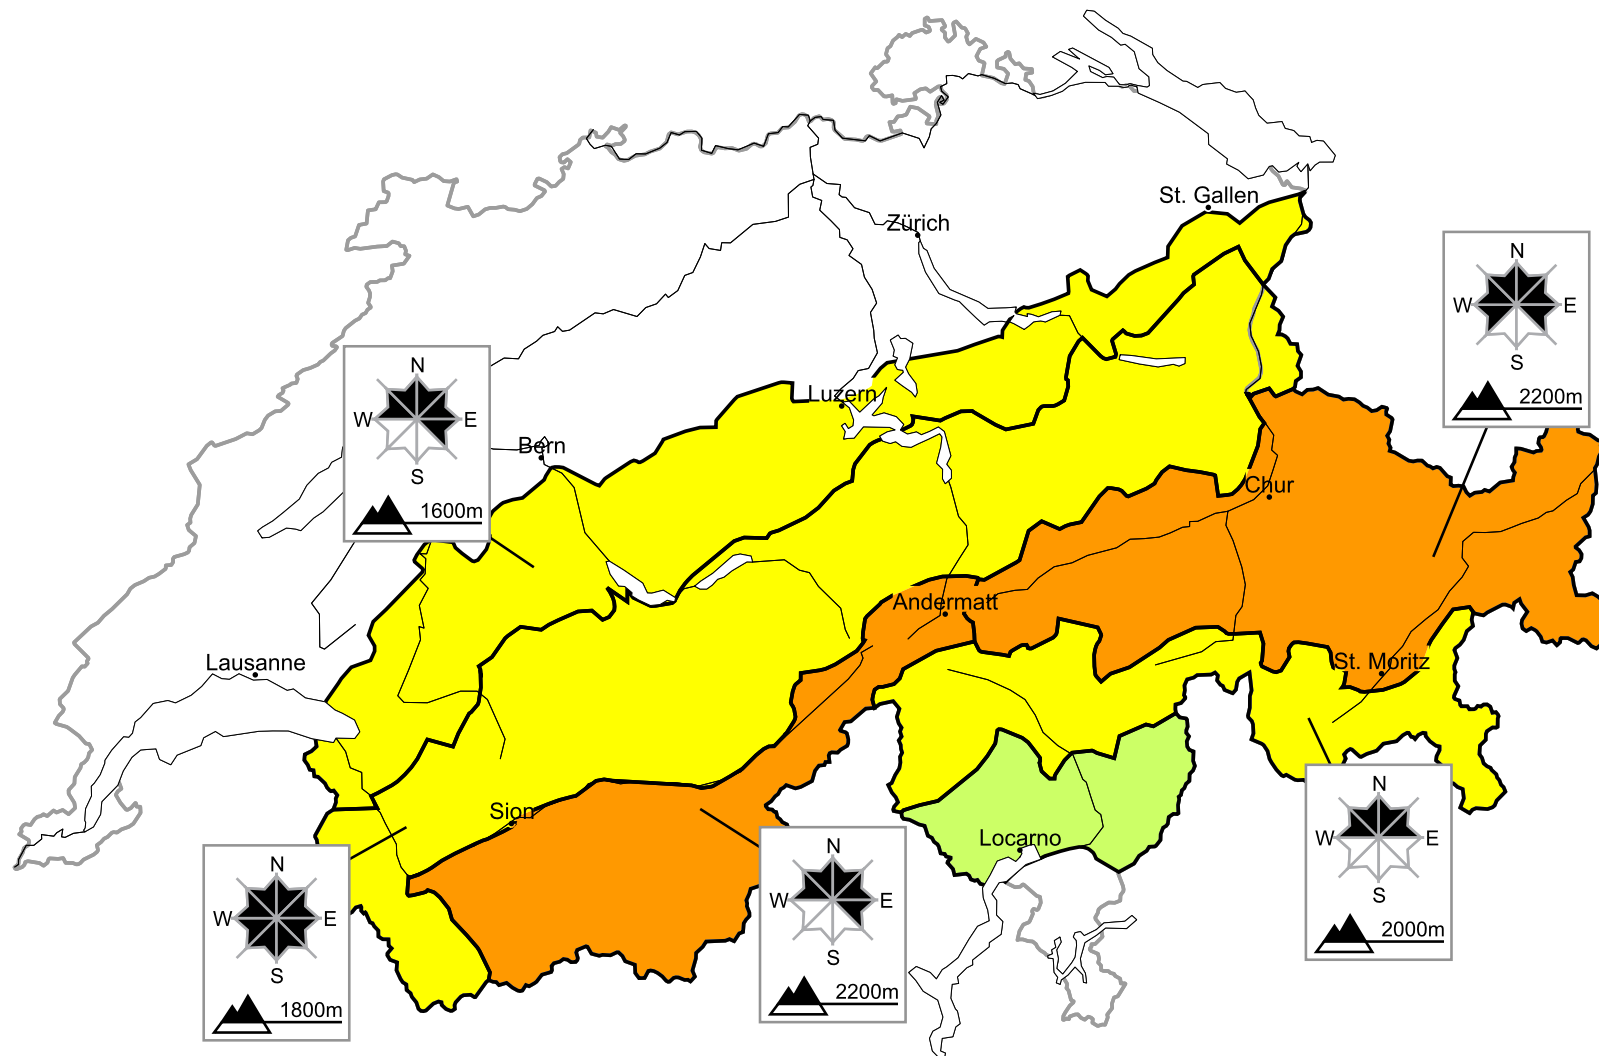

Considerable avalanche danger will be encountered in some regions

Edition: 21.1.2016, 17:00 / Next update: 22.1.2016, 08:00

Danger levels

- 1 low
- 2 moderate
- 3 consider.
- 4 high
- 5 very high