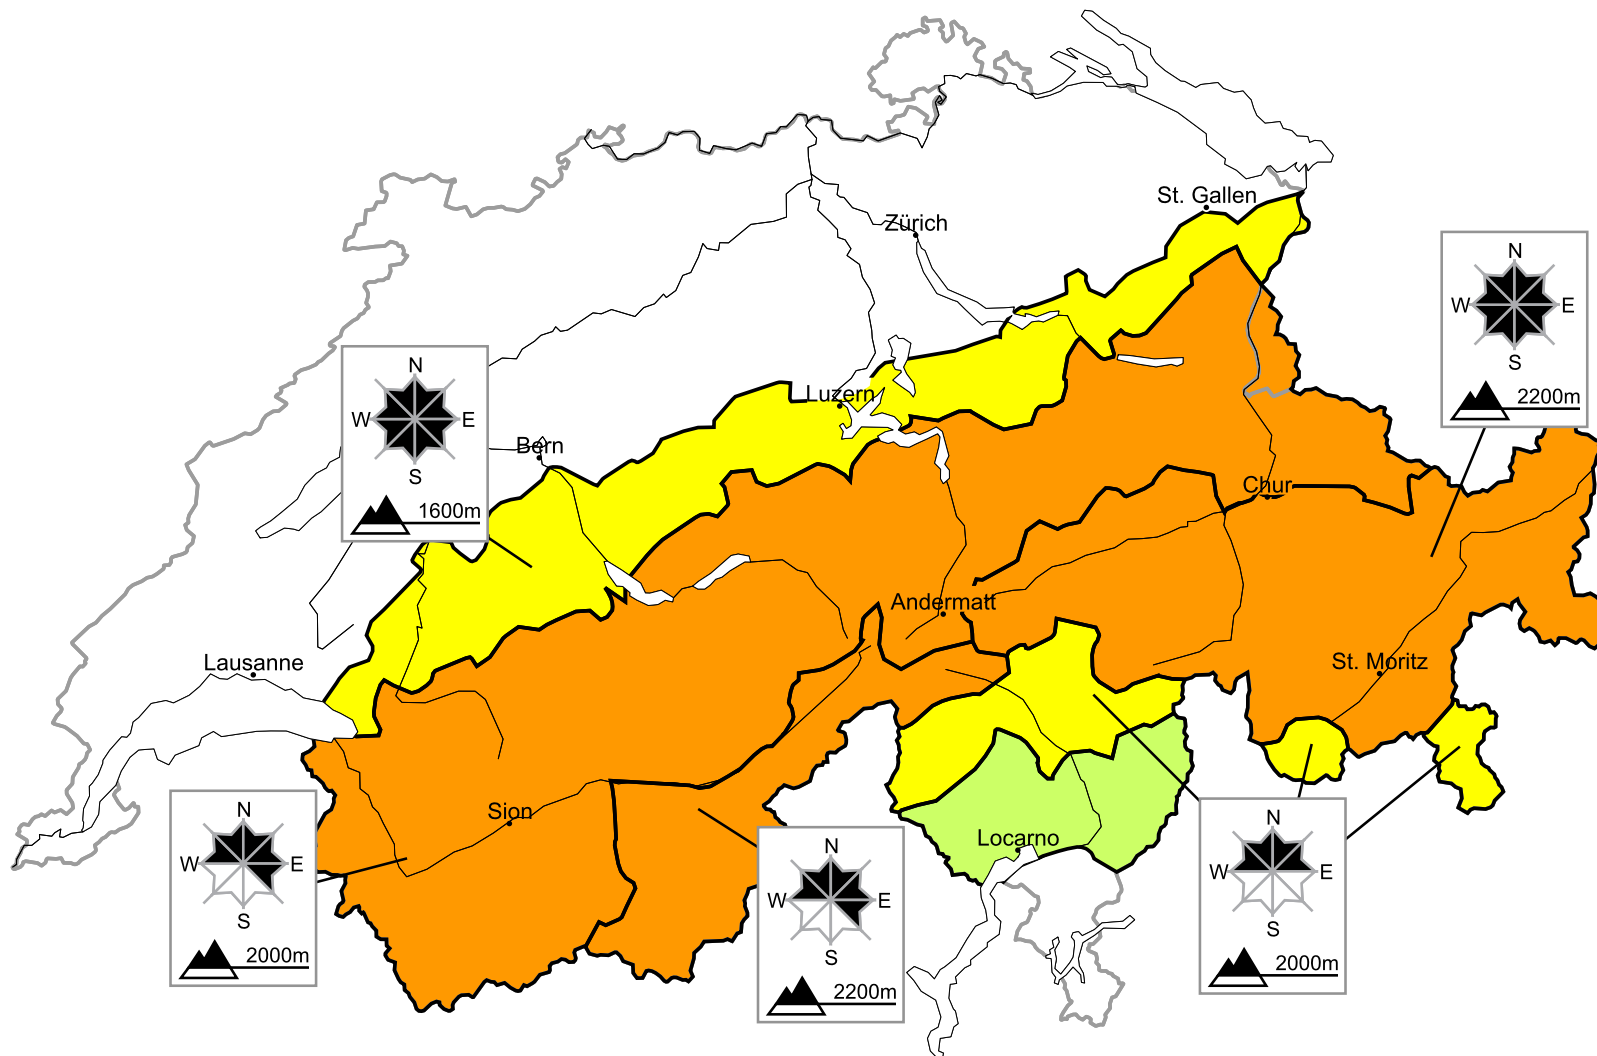

Considerable avalanche danger will be encountered over a wide area

Edition: 20.1.2016, 17:00 / Next update: 21.1.2016, 08:00

Danger levels

- 1 low
- 2 moderate
- 3 consider.
- 4 high
- 5 very high