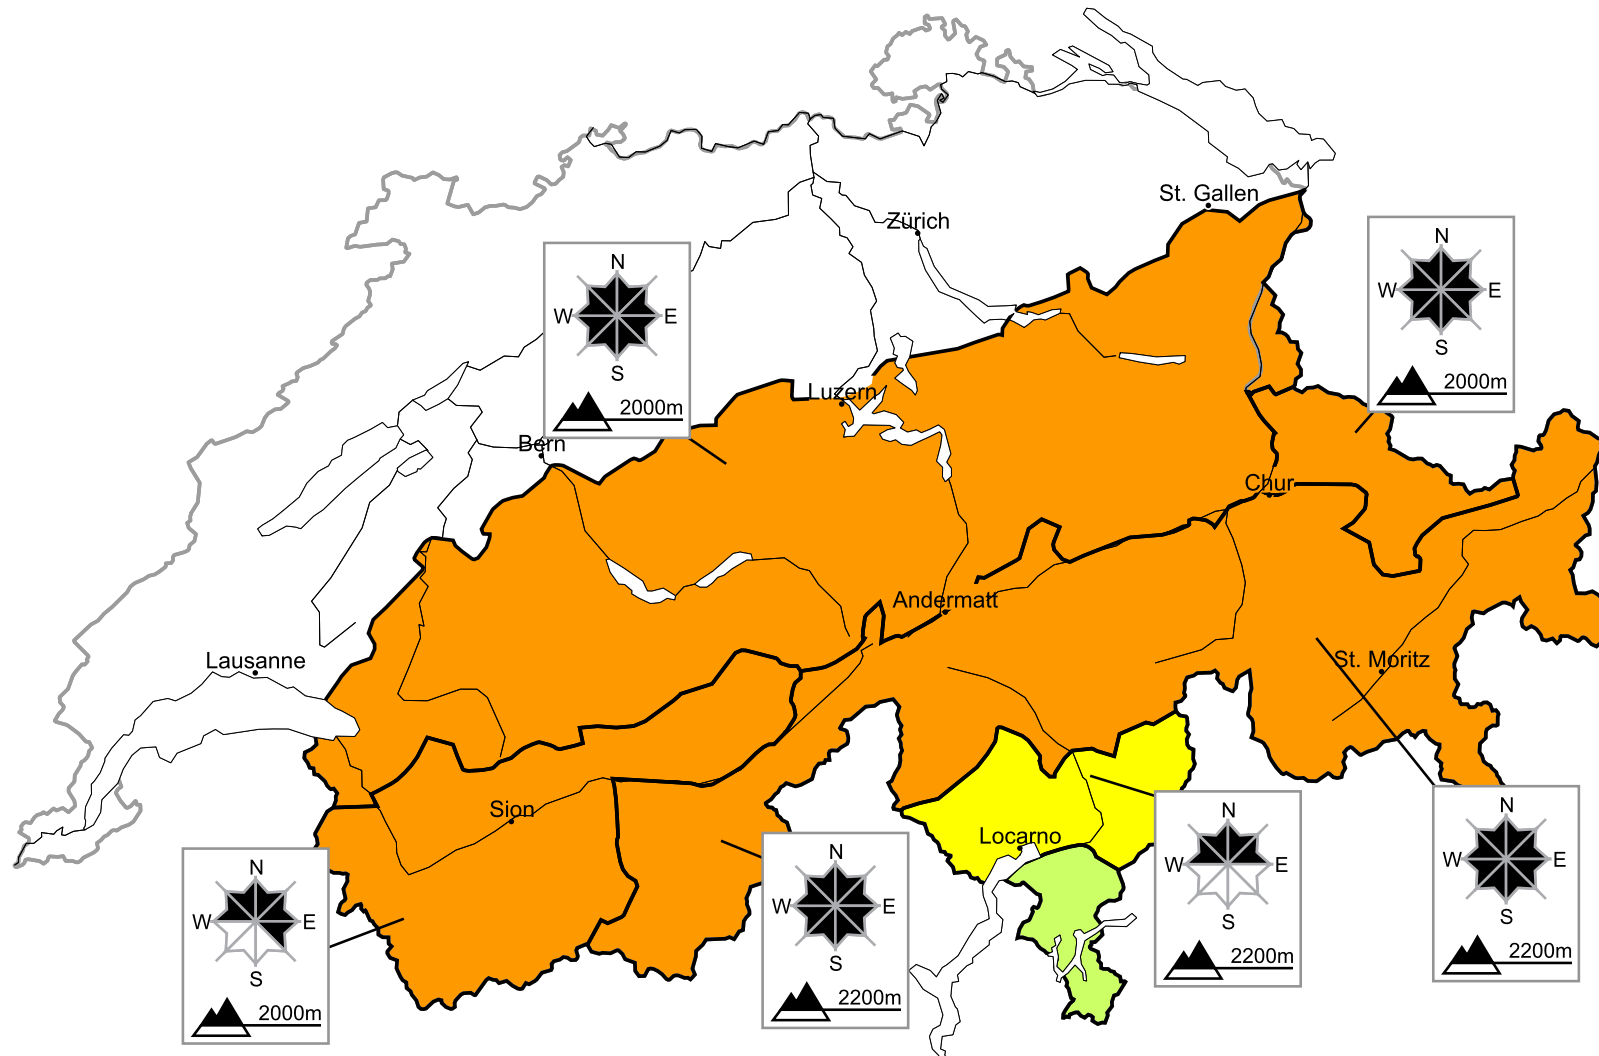

Considerable avalanche danger will be encountered over a wide area

Edition: 19.1.2016, 08:00 / Next update: 19.1.2016, 17:00

Danger levels

1 low

2 moderate

3 consider.

4 high

5 very high