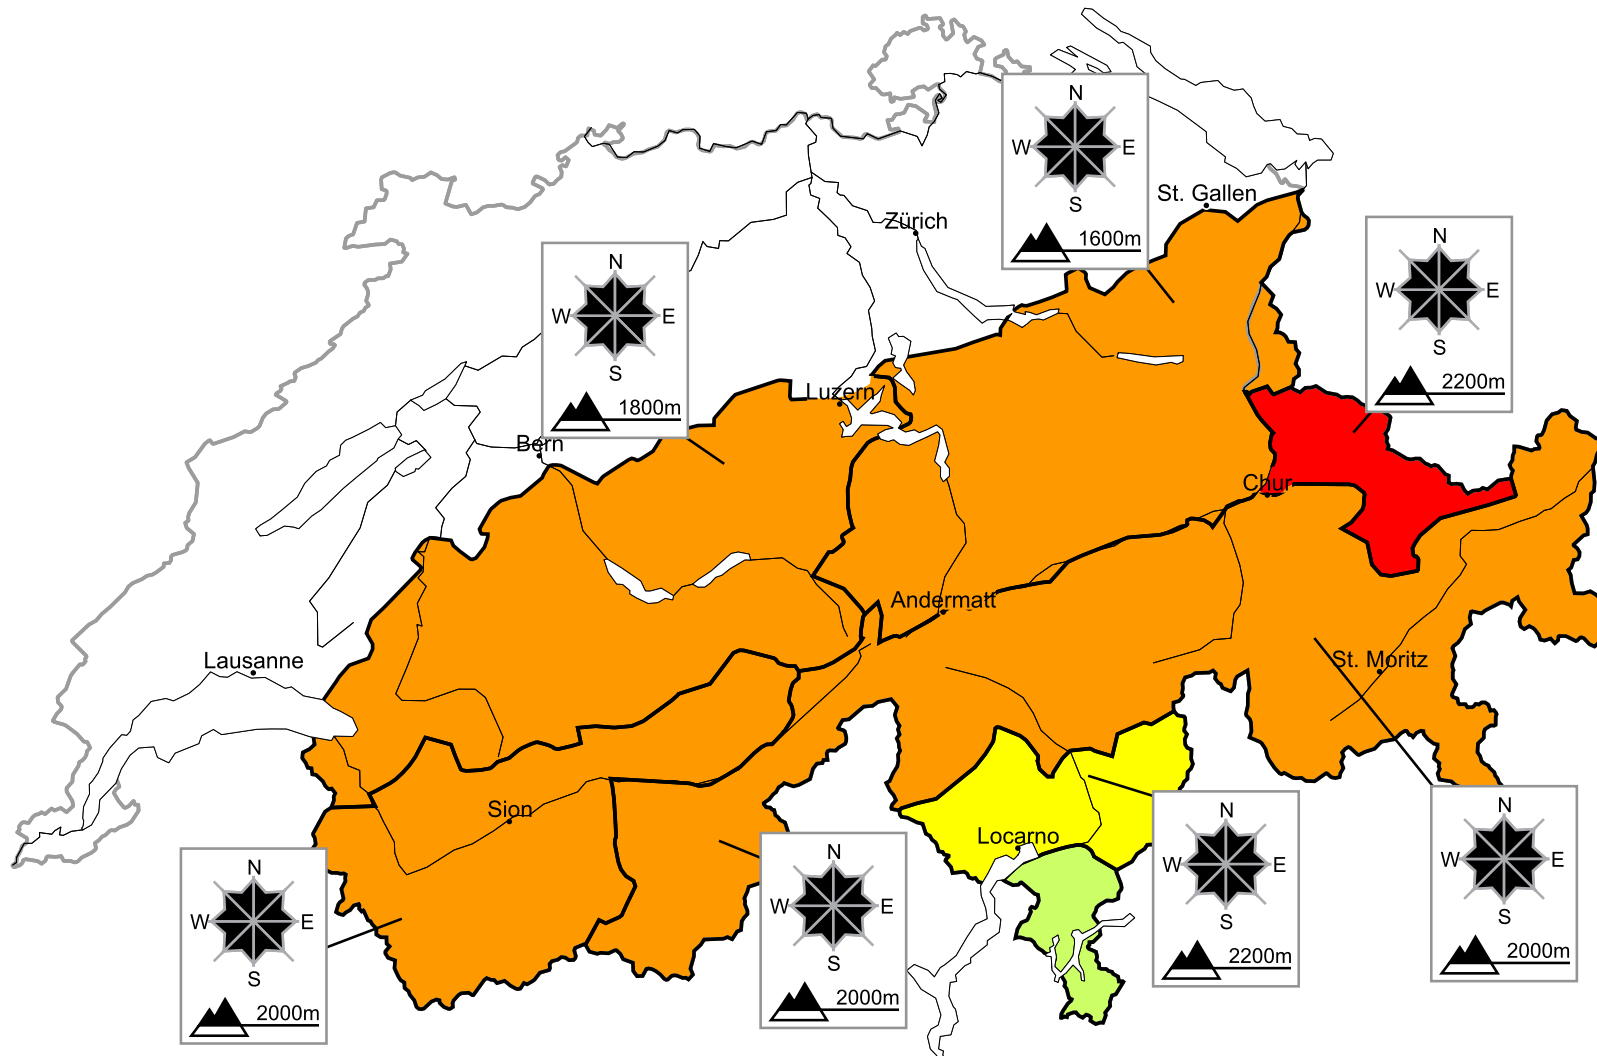

# For those venturing off piste a critical avalanche situation will be encountered over a wide area

Edition: 18.1.2016, 08:00 / Next update: 18.1.2016, 17:00

Danger levels

1 low

2 moderate

3 consider.

4 high

5 very high