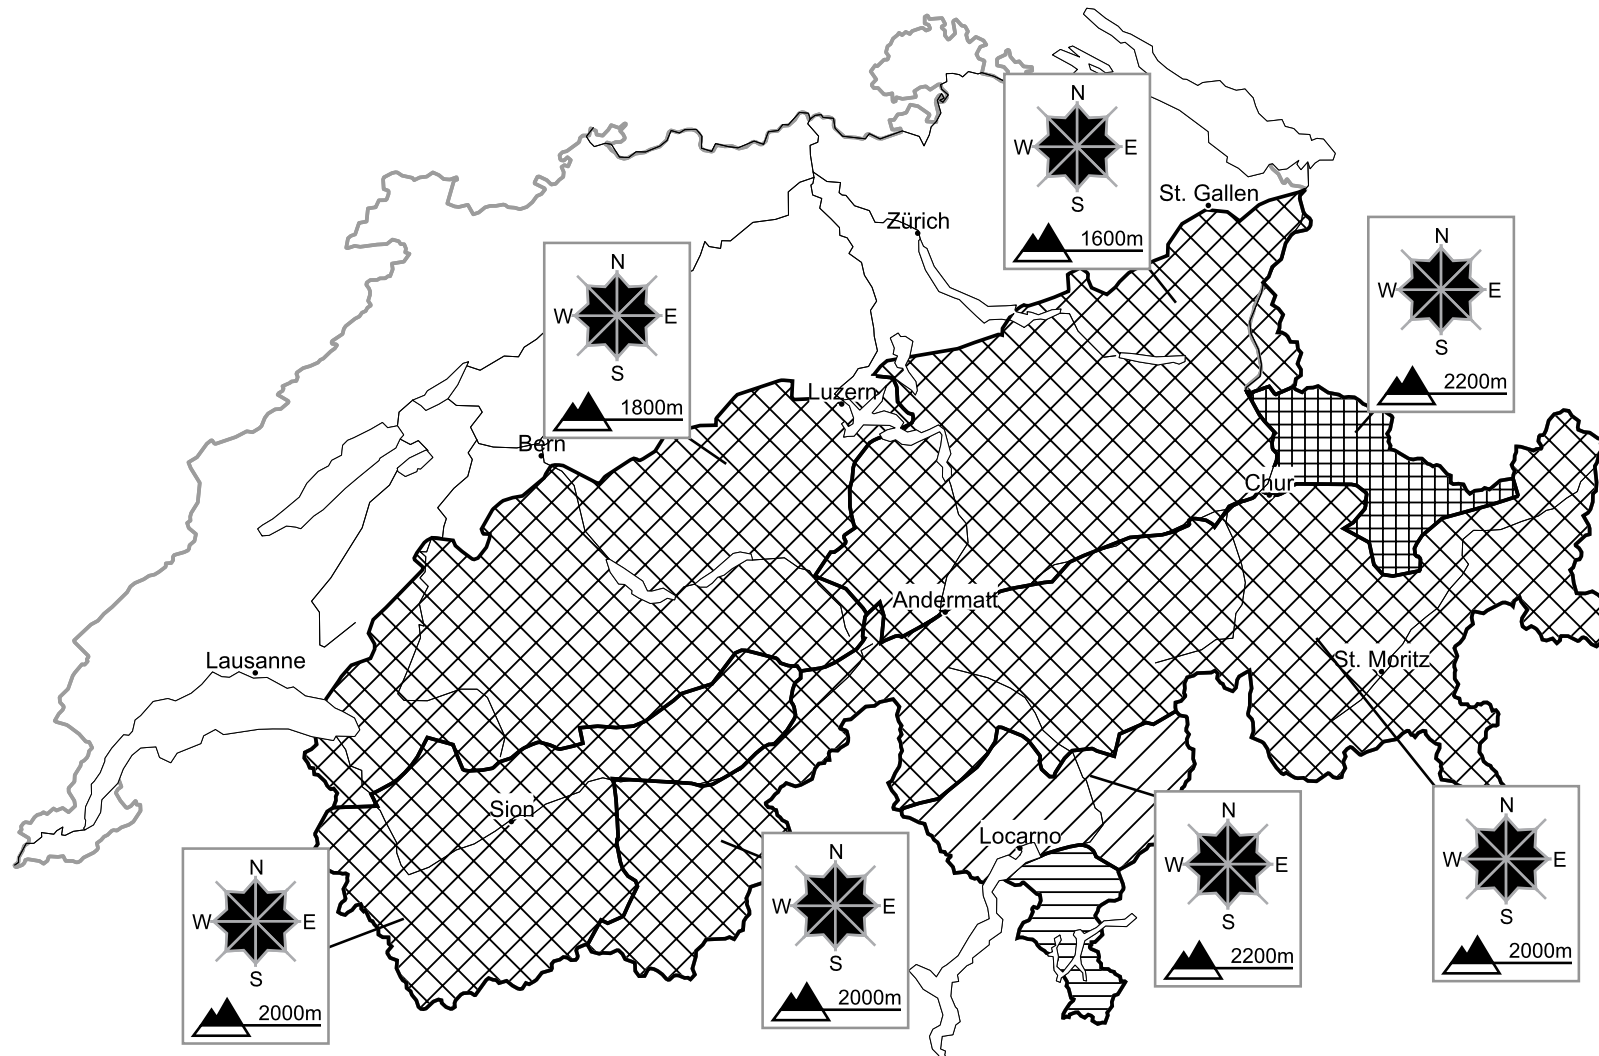

For those venturing off piste a critical avalanche situation will be encountered over a wide area

Edition: 18.1.2016, 08:00 / Next update: 18.1.2016, 17:00

Danger levels

1 low

2 moderate

3 consider.

4 high

5 very high