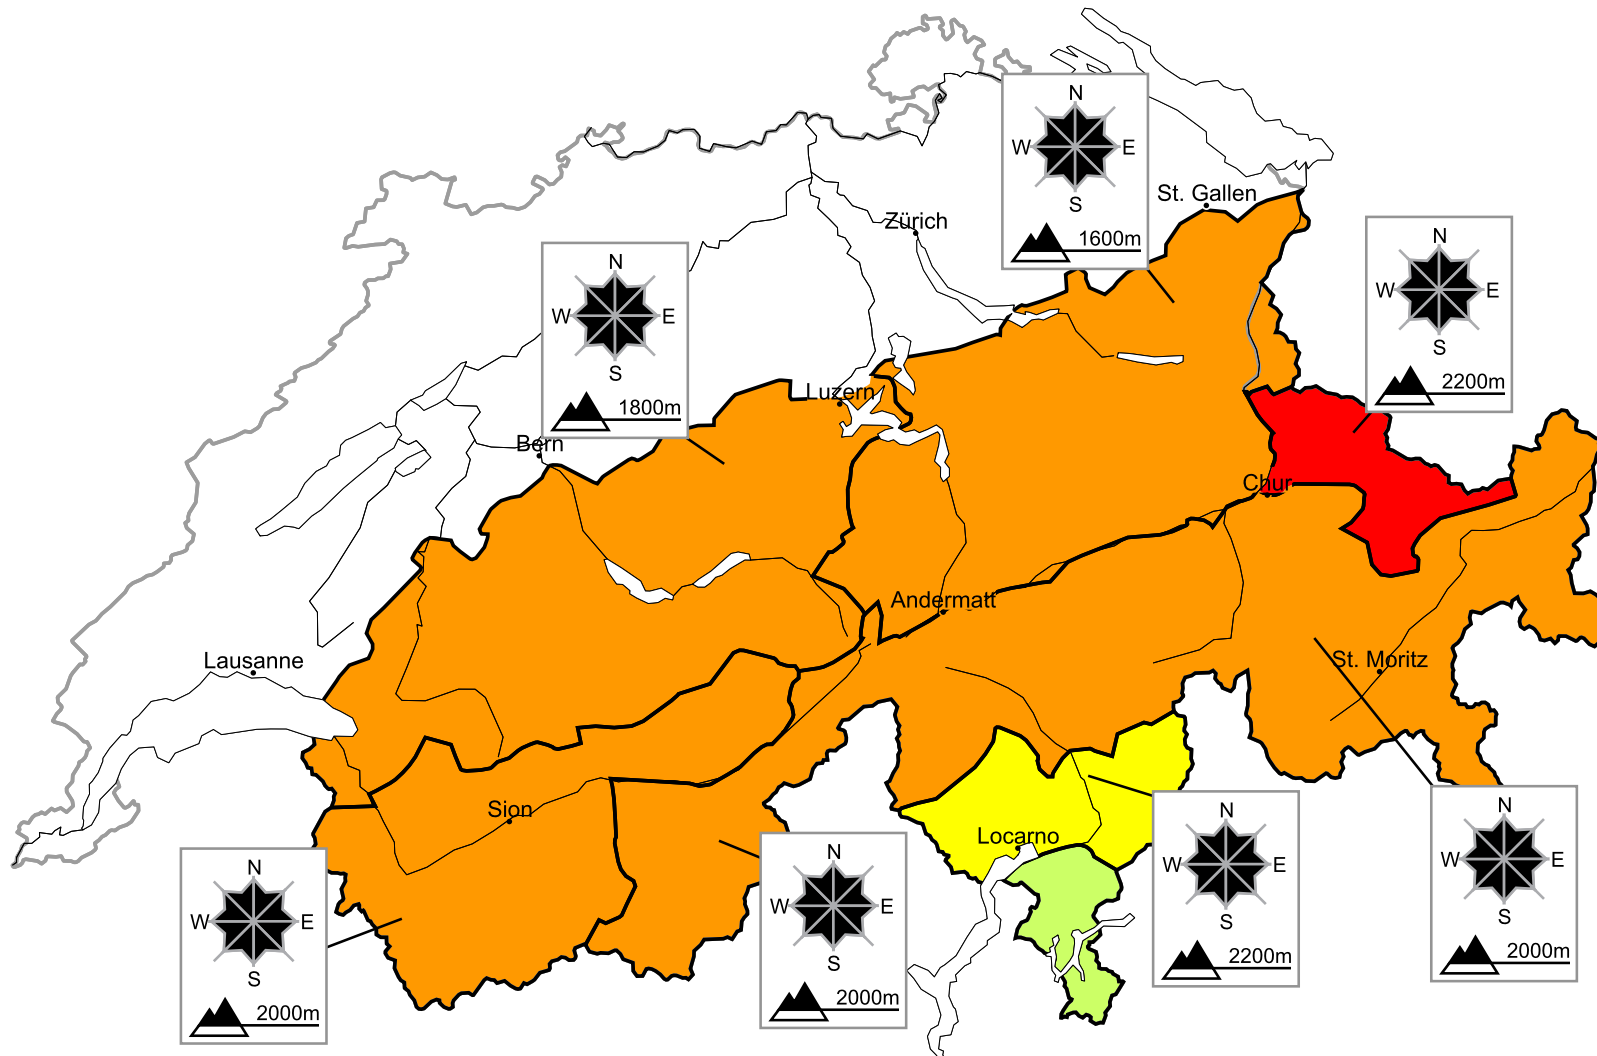

For those venturing off piste a critical avalanche situation will be encountered over a wide area

Edition: 17.1.2016, 17:00 / Next update: 18.1.2016, 08:00

Danger levels

- 1 low
- 2 moderate
- 3 consider.
- 4 high
- 5 very high