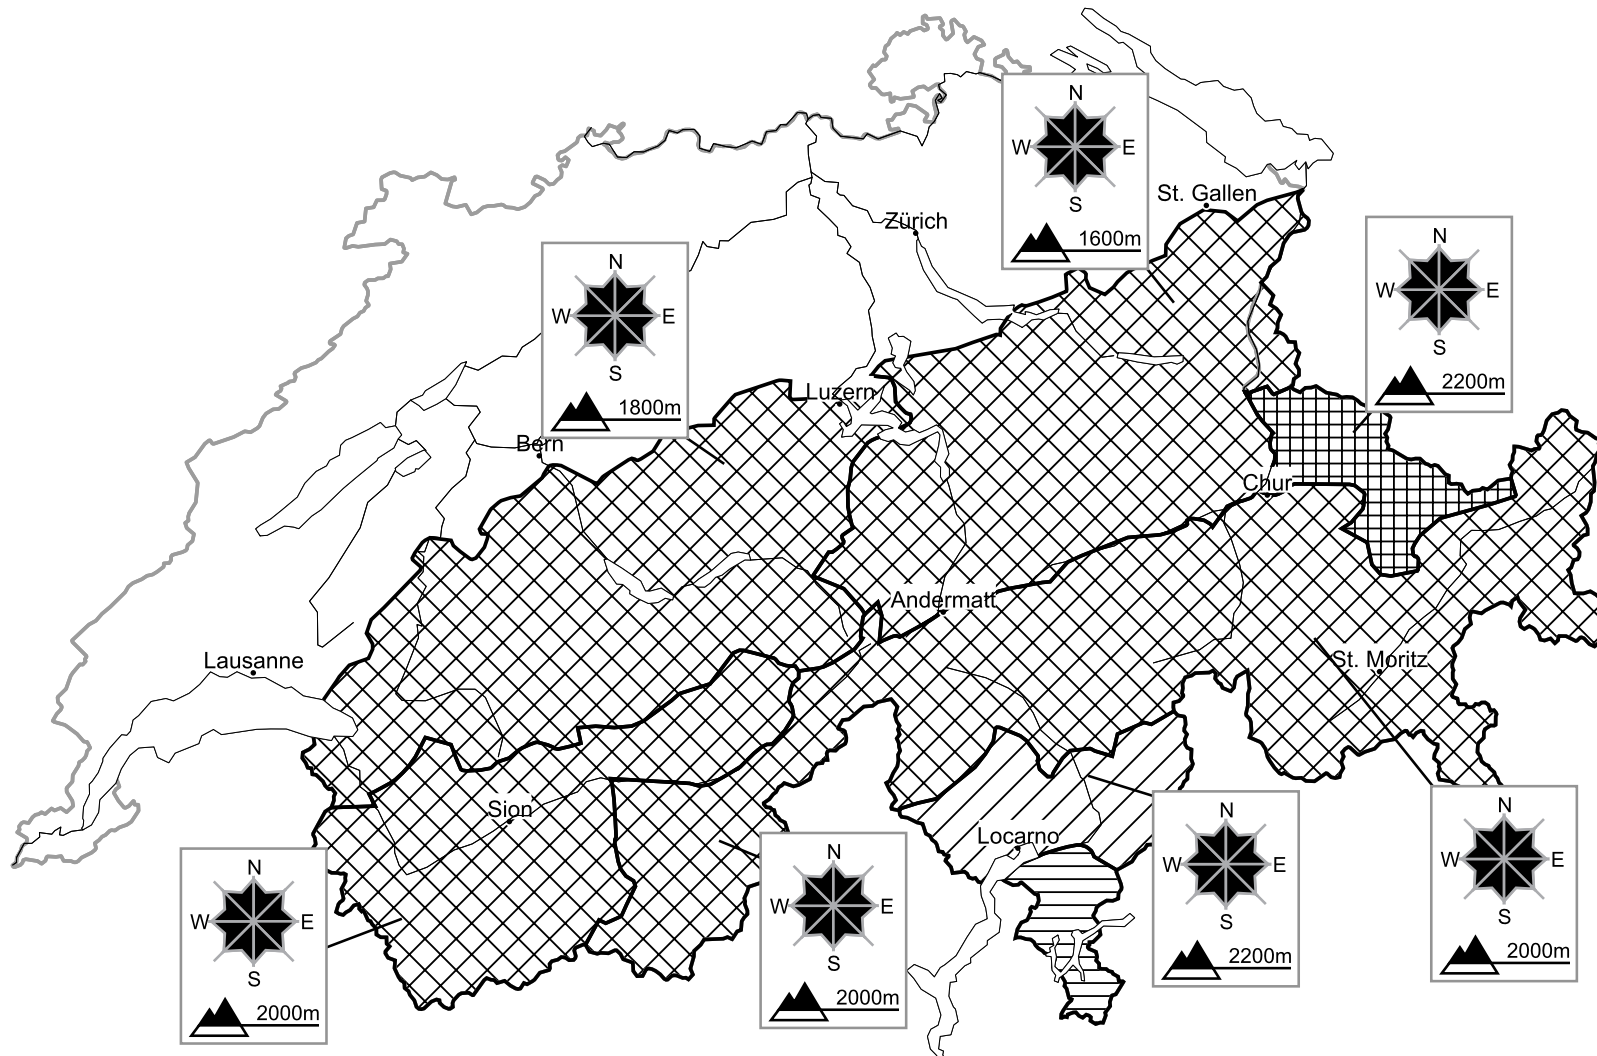

For those venturing off piste a critical avalanche situation will be encountered over a wide area

Edition: 17.1.2016, 17:00 / Next update: 18.1.2016, 08:00

Danger levels

1 low

2 moderate

3 consider.

4 high

5 very high