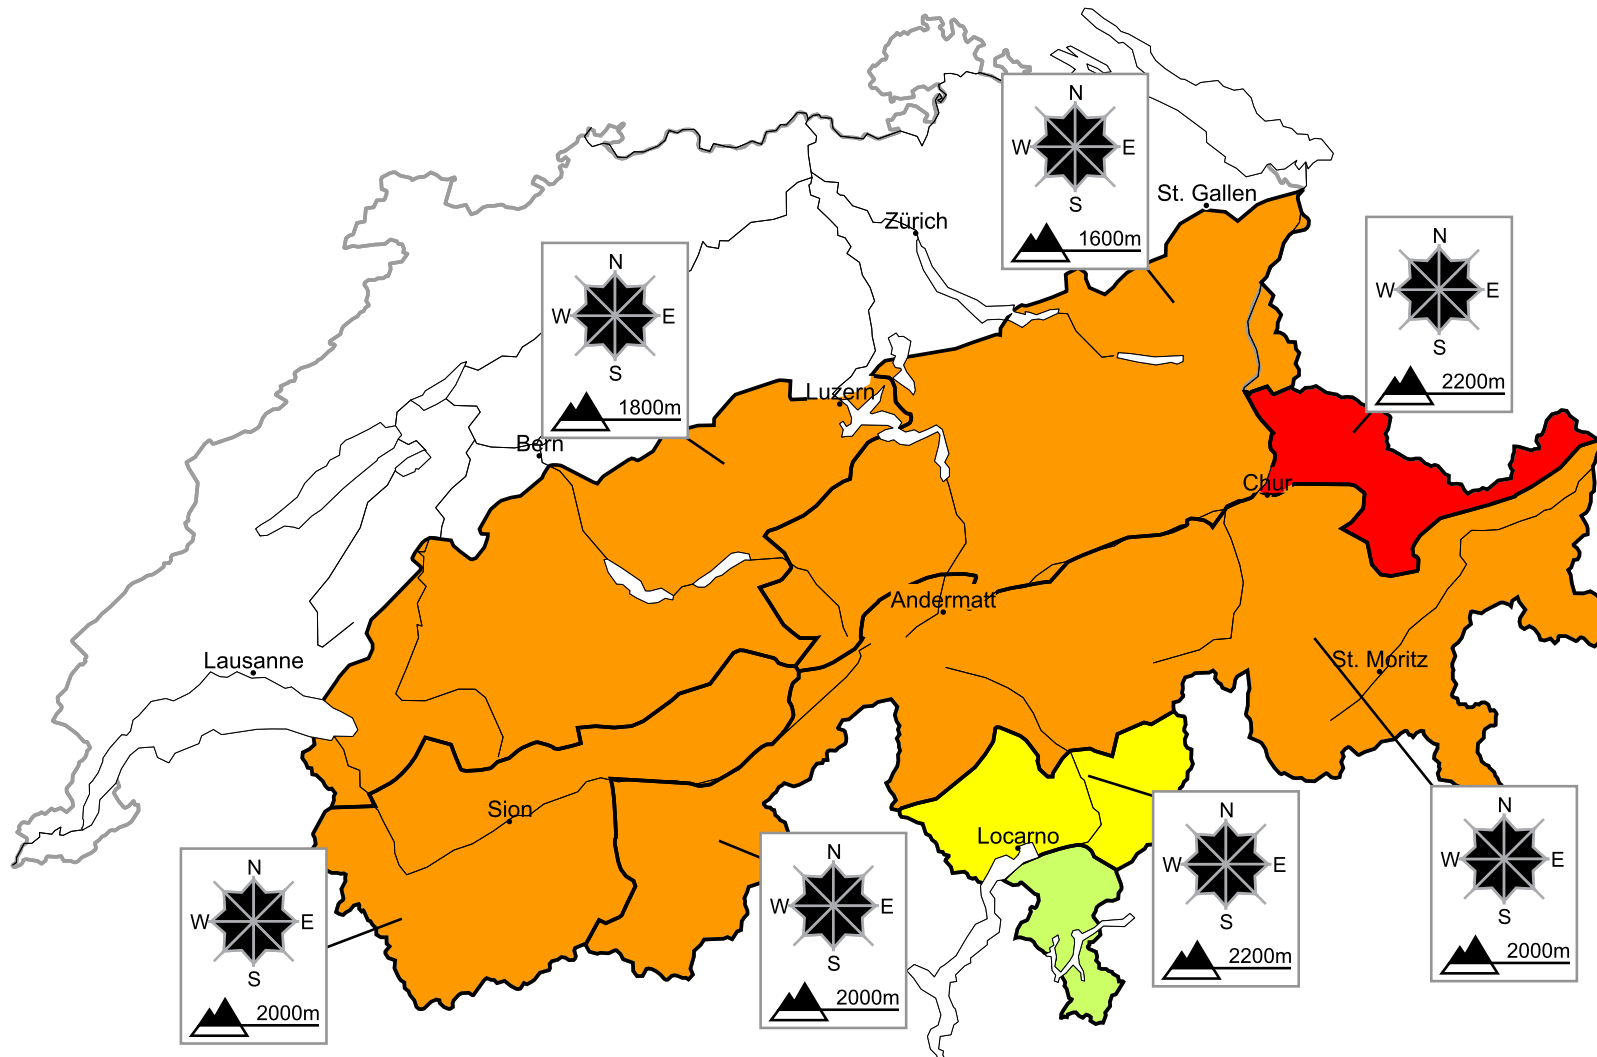

For those venturing off piste a critical avalanche situation will be encountered over a wide area

Edition: 17.1.2016, 08:00 / Next update: 17.1.2016, 17:00

Danger levels

- 1 low
- 2 moderate
- 3 consider.
- 4 high
- 5 very high