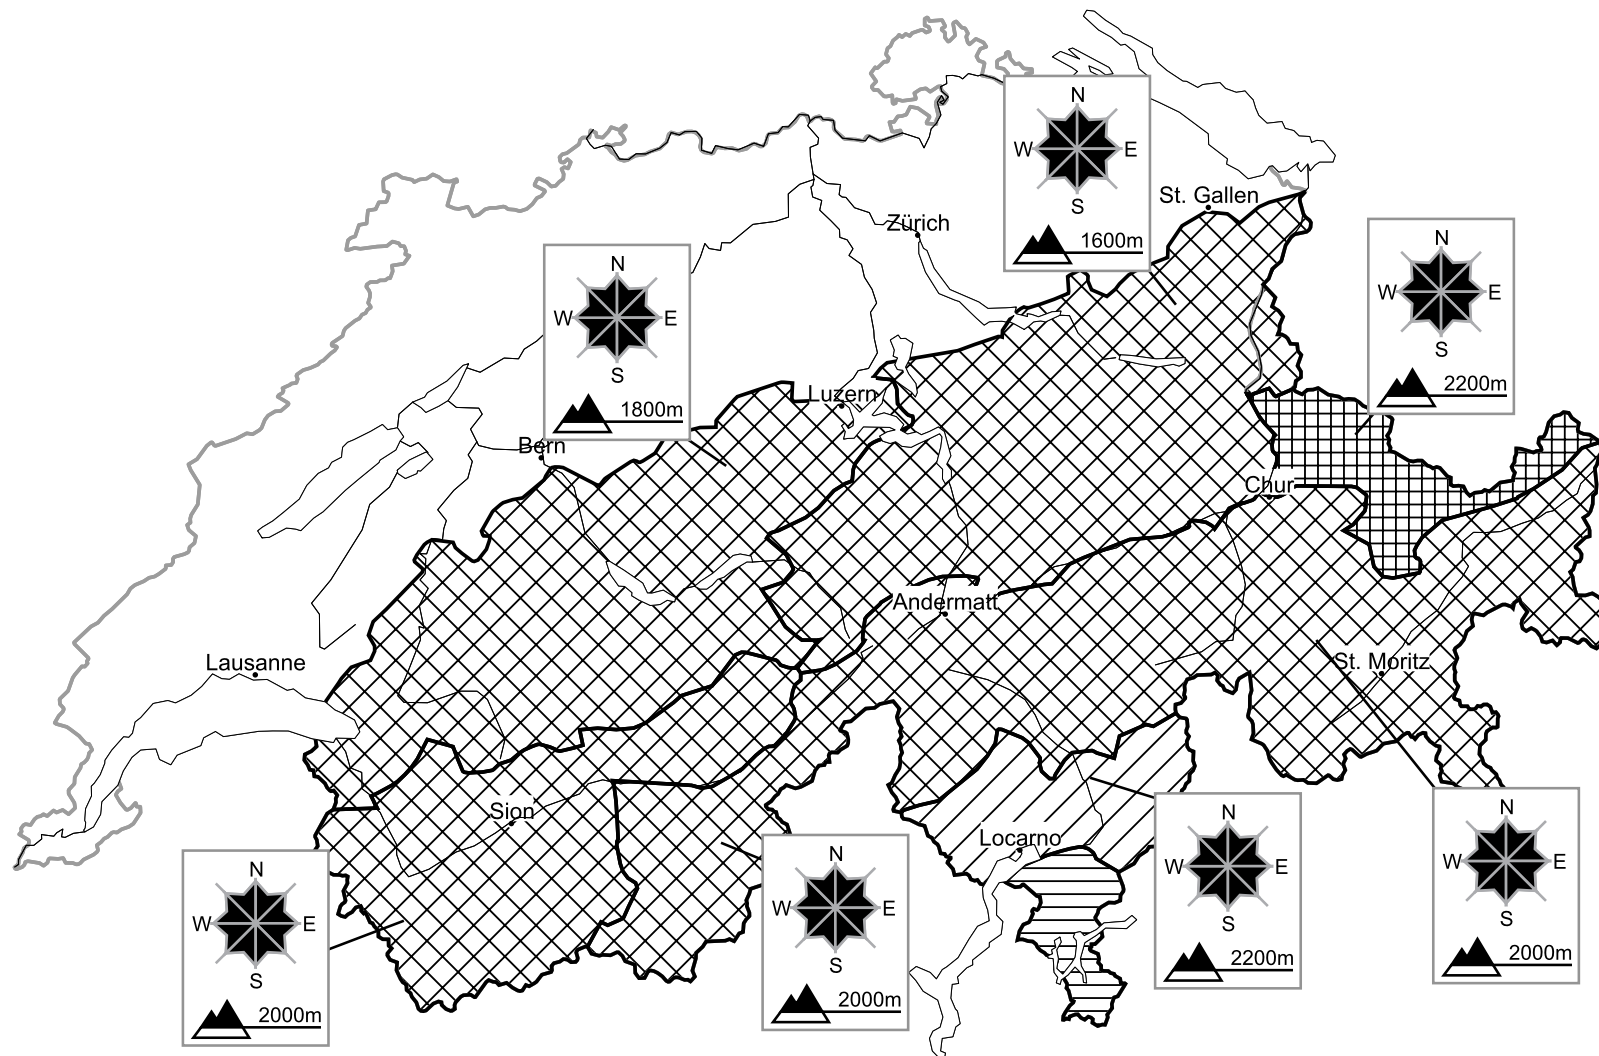

For those venturing off piste a critical avalanche situation will be encountered over a wide area

Edition: 17.1.2016, 08:00 / Next update: 17.1.2016, 17:00

Danger levels

1 low

2 moderate

3 consider.

4 high

5 very high