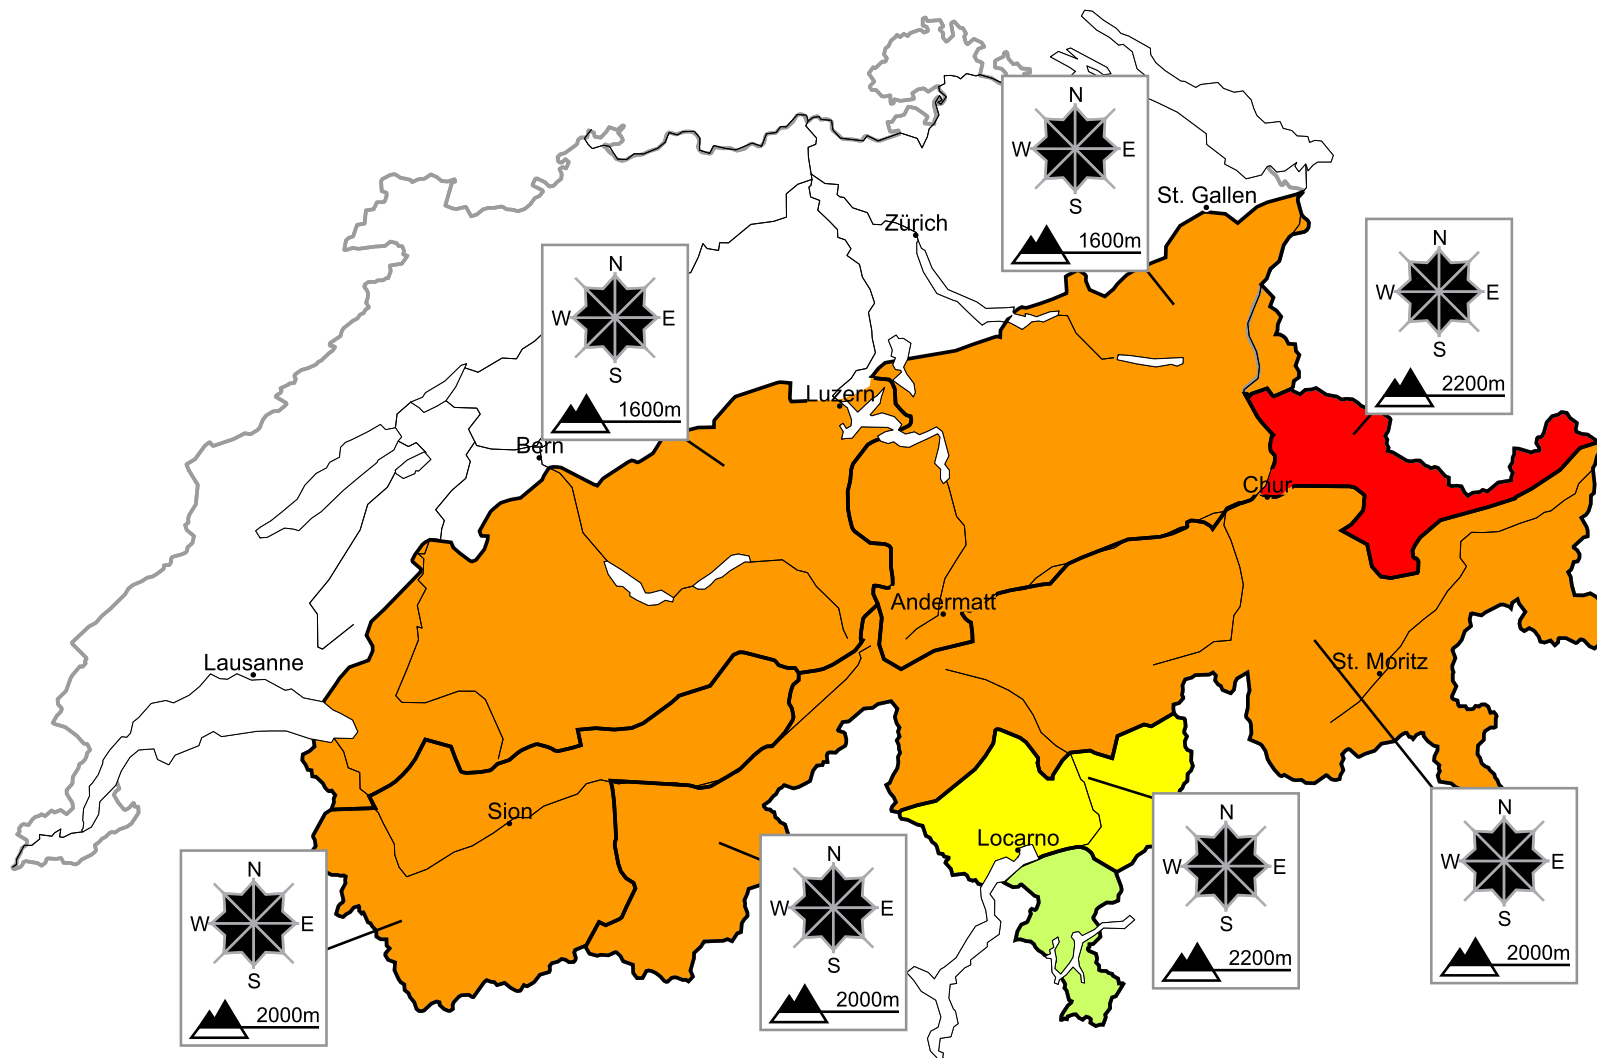

For those venturing off piste a critical avalanche situation will be encountered over a wide area

Edition: 16.1.2016, 17:00 / Next update: 17.1.2016, 08:00

Danger levels

- 1 low
- 2 moderate
- 3 consider.
- 4 high
- 5 very high