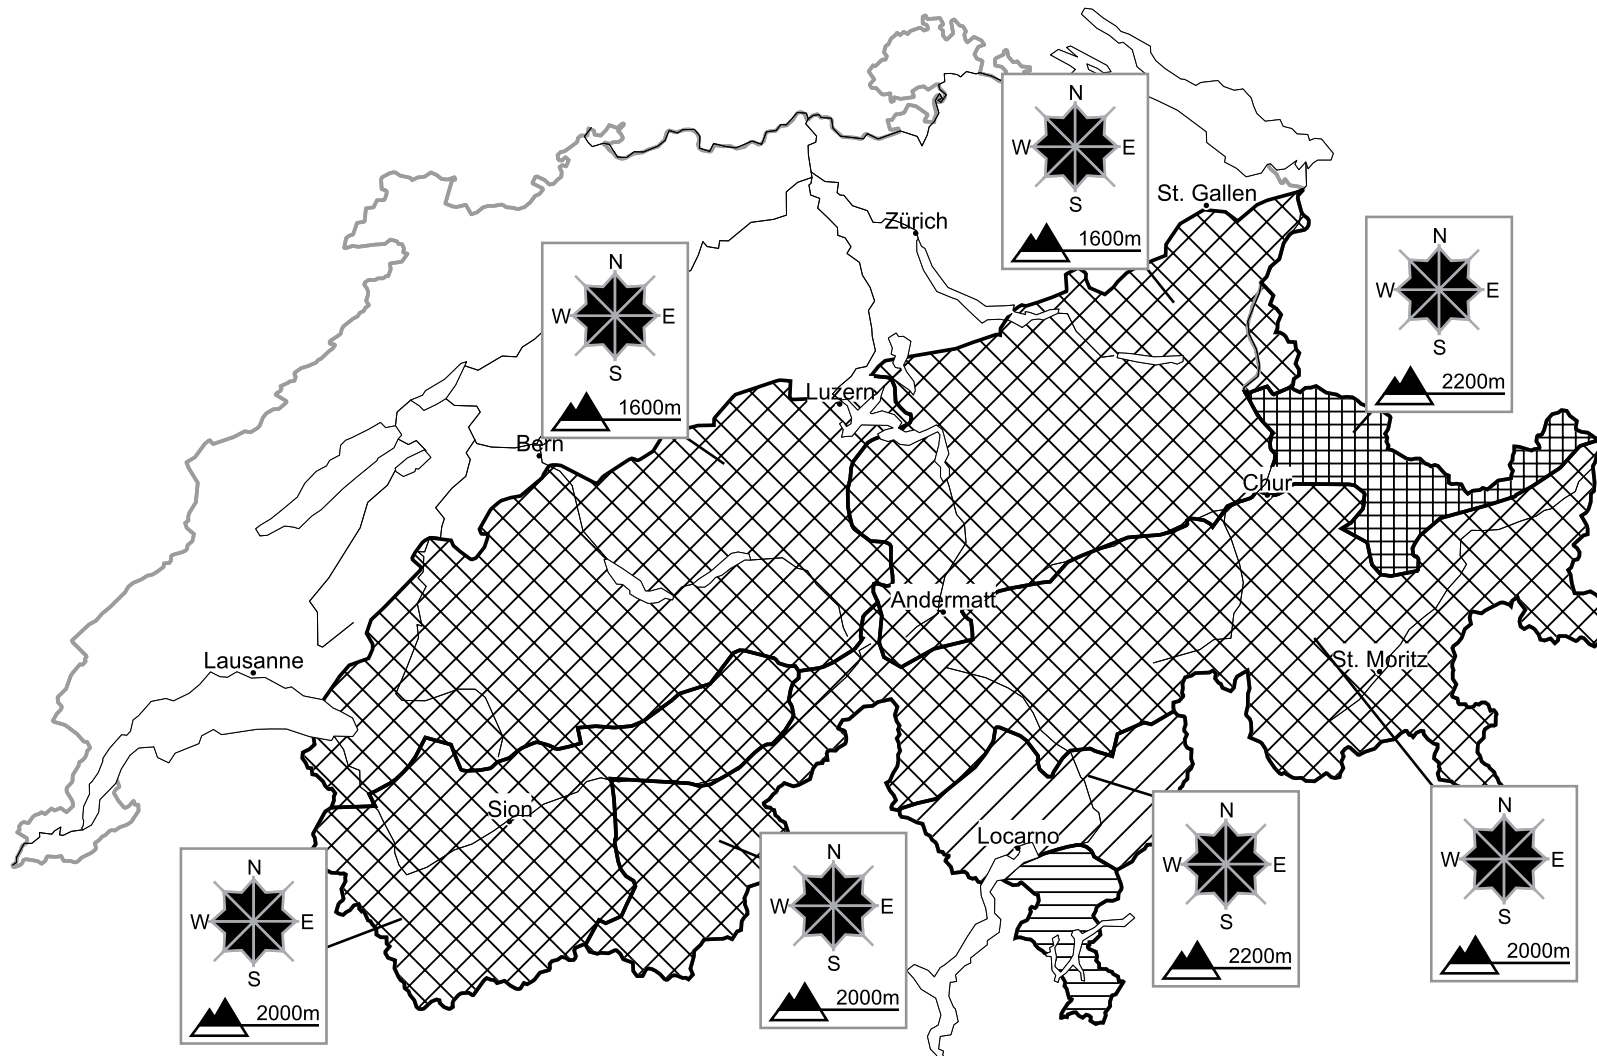

For those venturing off piste a critical avalanche situation will be encountered over a wide area

Edition: 16.1.2016, 17:00 / Next update: 17.1.2016, 08:00

Danger levels

1 low

2 moderate

3 consider.

4 high

5 very high