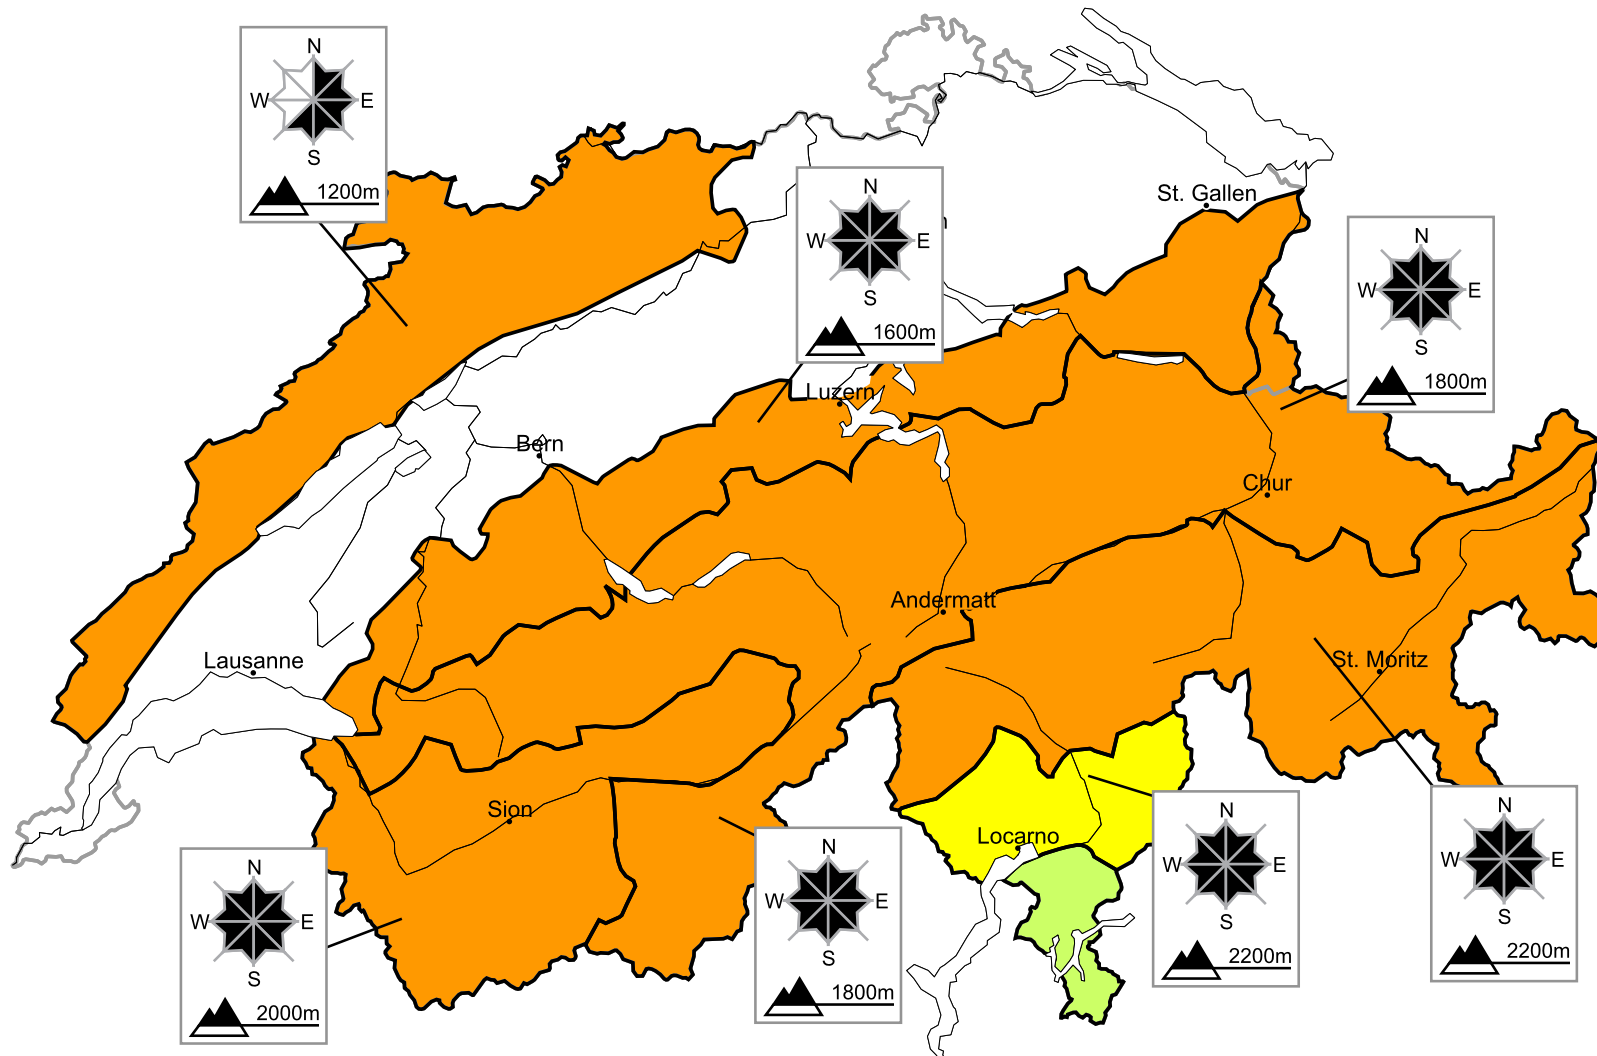

# For those venturing off piste a critical avalanche situation will be encountered over a wide area

Edition: 16.1.2016, 08:00 / Next update: 16.1.2016, 17:00

Danger levels

1 low

2 moderate

3 consider.

4 high

5 very high