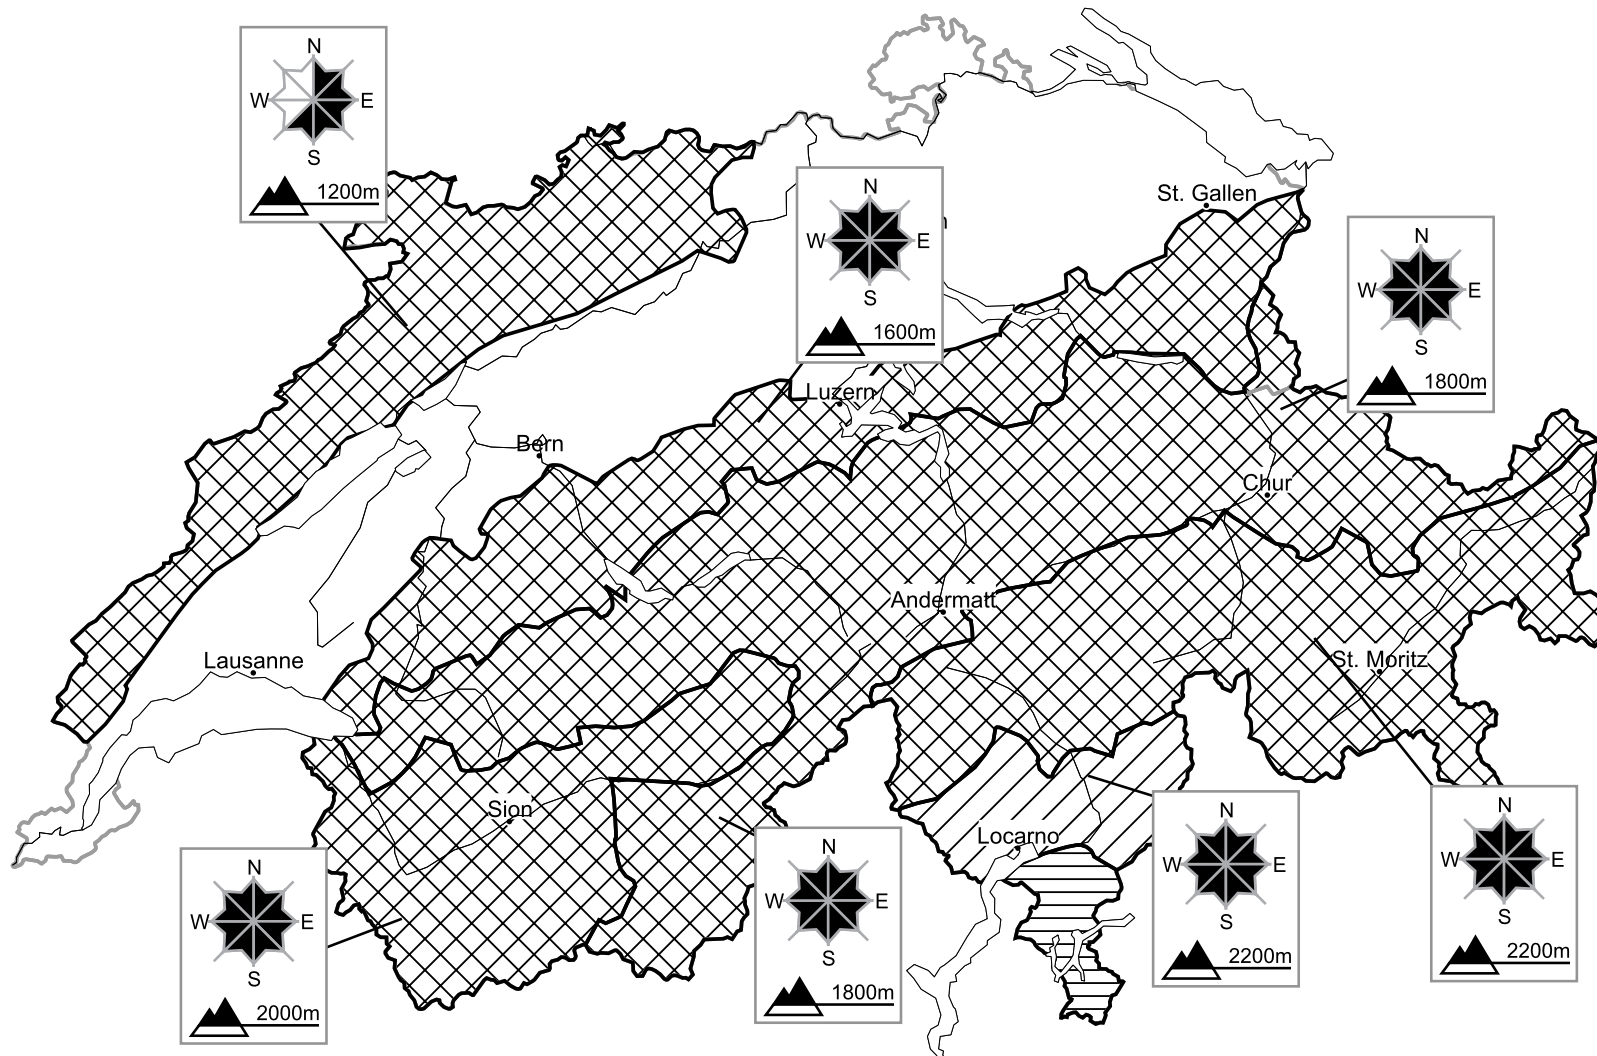

For those venturing off piste a critical avalanche situation will be encountered over a wide area

Edition: 16.1.2016, 08:00 / Next update: 16.1.2016, 17:00

Danger levels

 1 low

 2 moderate

 3 consider.

 4 high

 5 very high