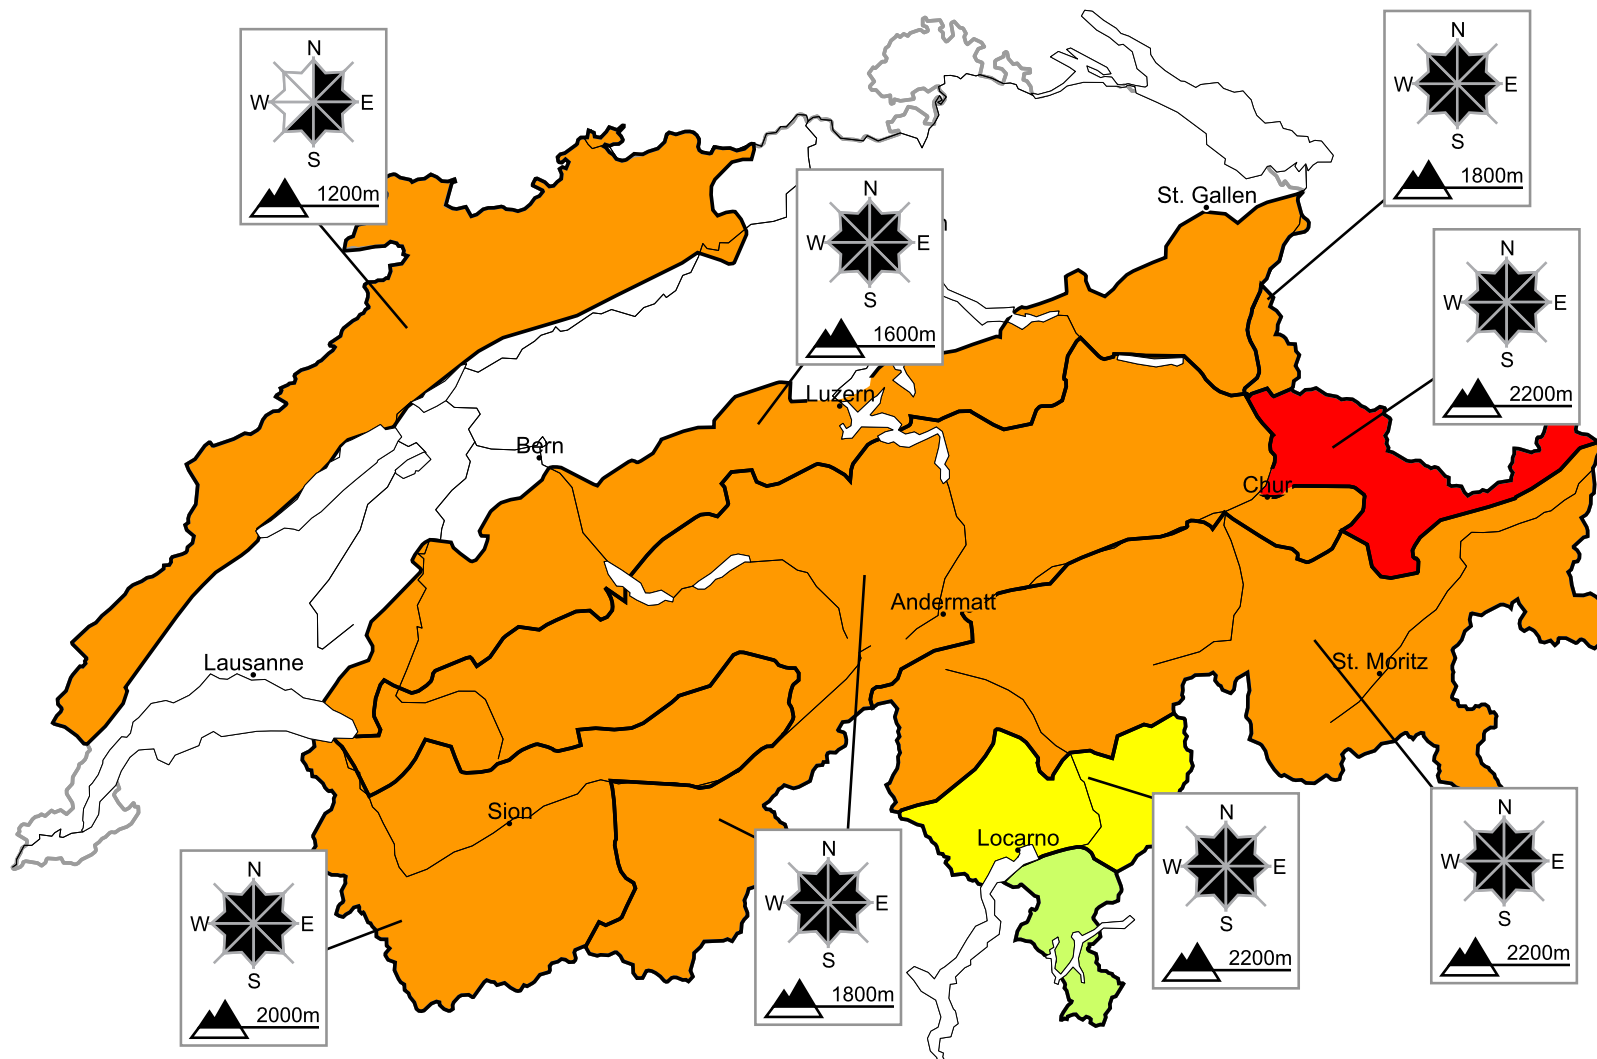

# For those venturing off piste a critical avalanche situation will be encountered over a wide area

Edition: 15.1.2016, 17:00 / Next update: 16.1.2016, 08:00

Danger levels

1 low

2 moderate

3 consider.

4 high

5 very high