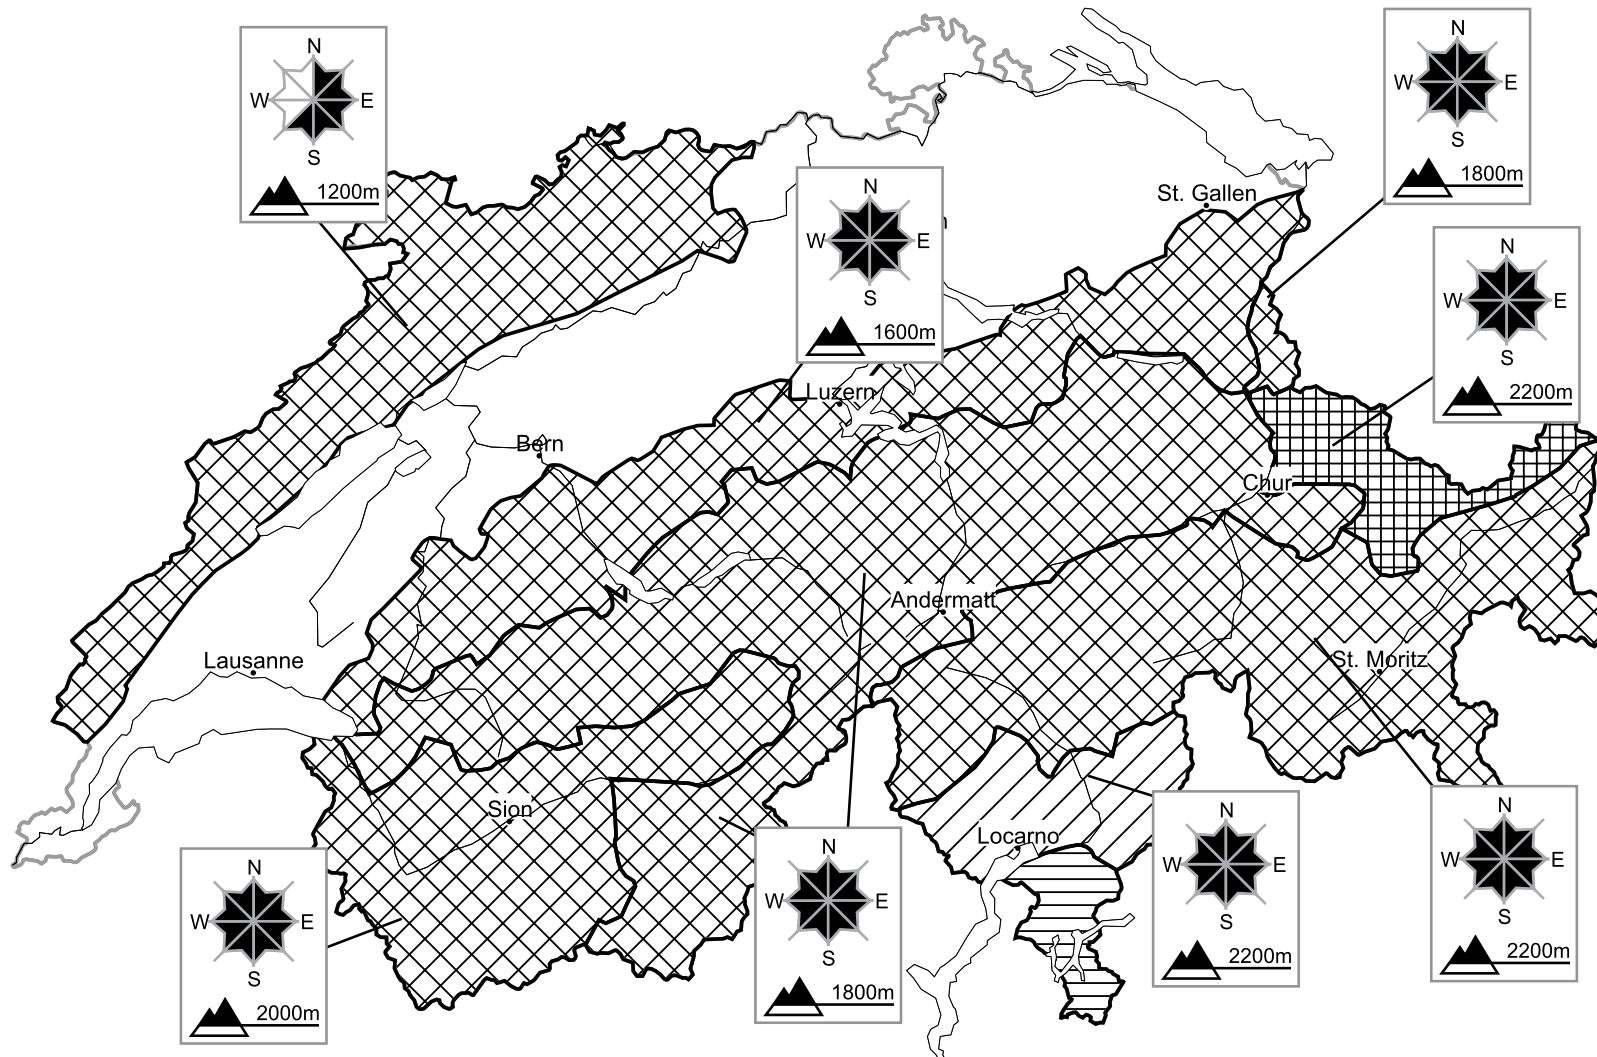

# For those venturing off piste a critical avalanche situation will be encountered over a wide area

Edition: 15.1.2016, 17:00 / Next update: 16.1.2016, 08:00

Danger levels

1 low

2 moderate

3 consider.

4 high

5 very high