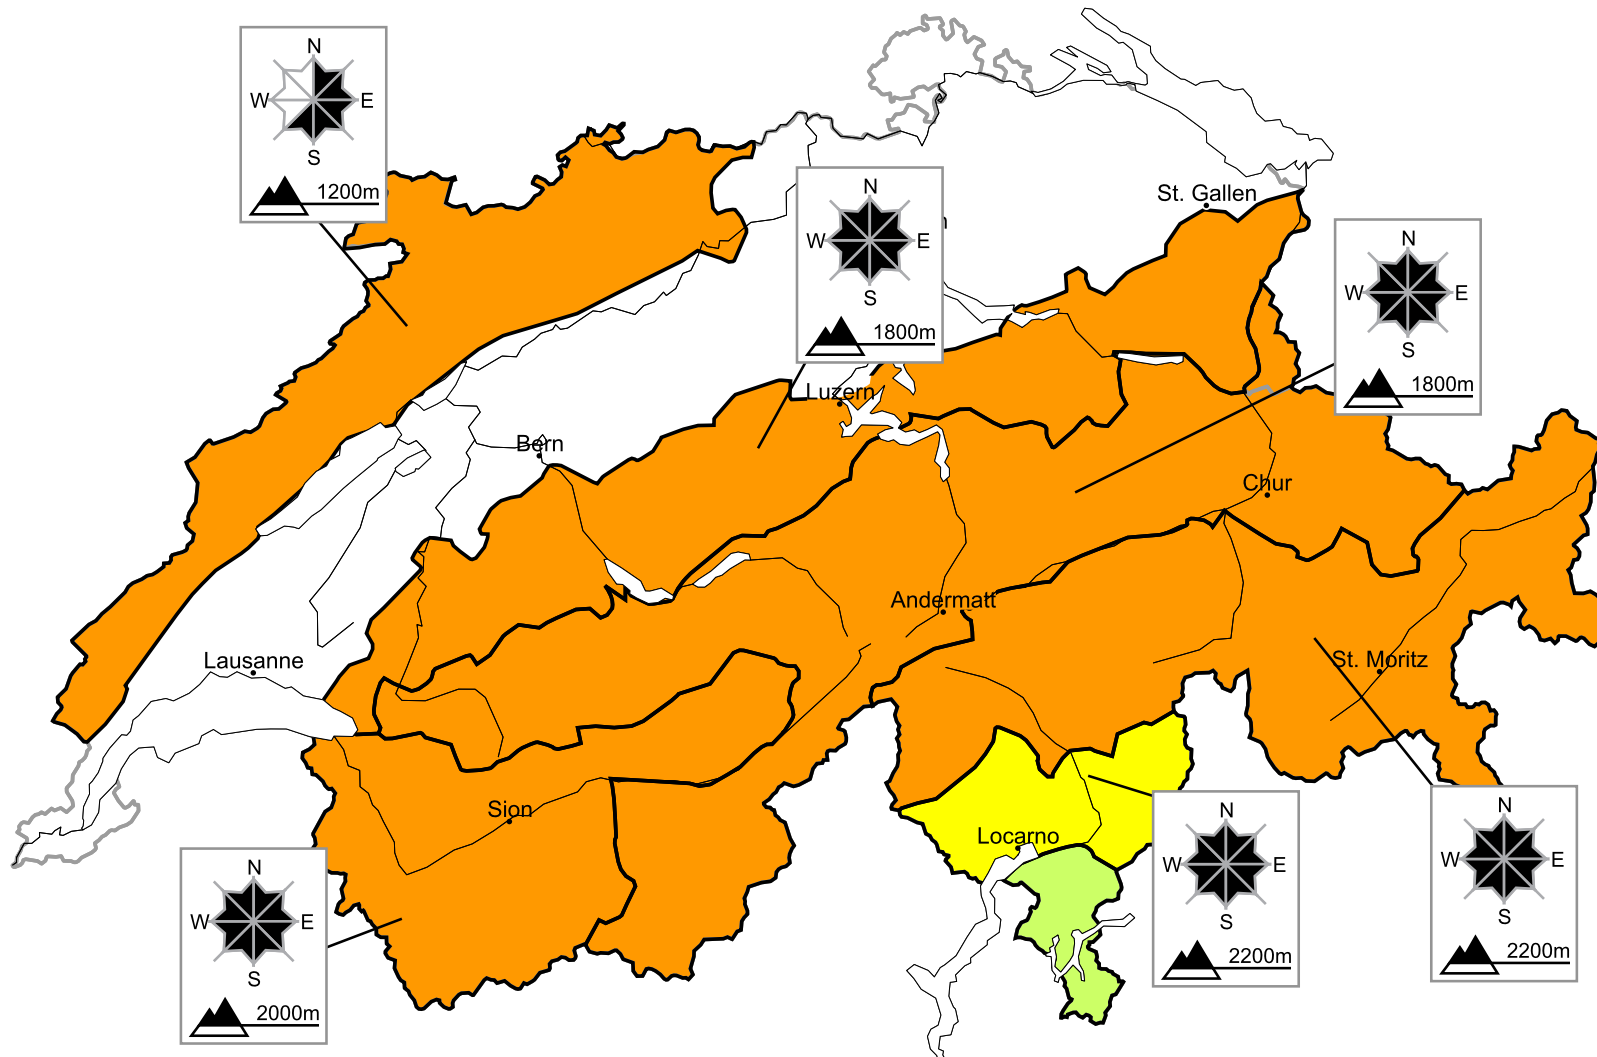

Considerable avalanche danger will be encountered over a wide area

Edition: 15.1.2016, 08:00 / Next update: 15.1.2016, 17:00

Danger levels

1 low

2 moderate

3 consider.

4 high

5 very high