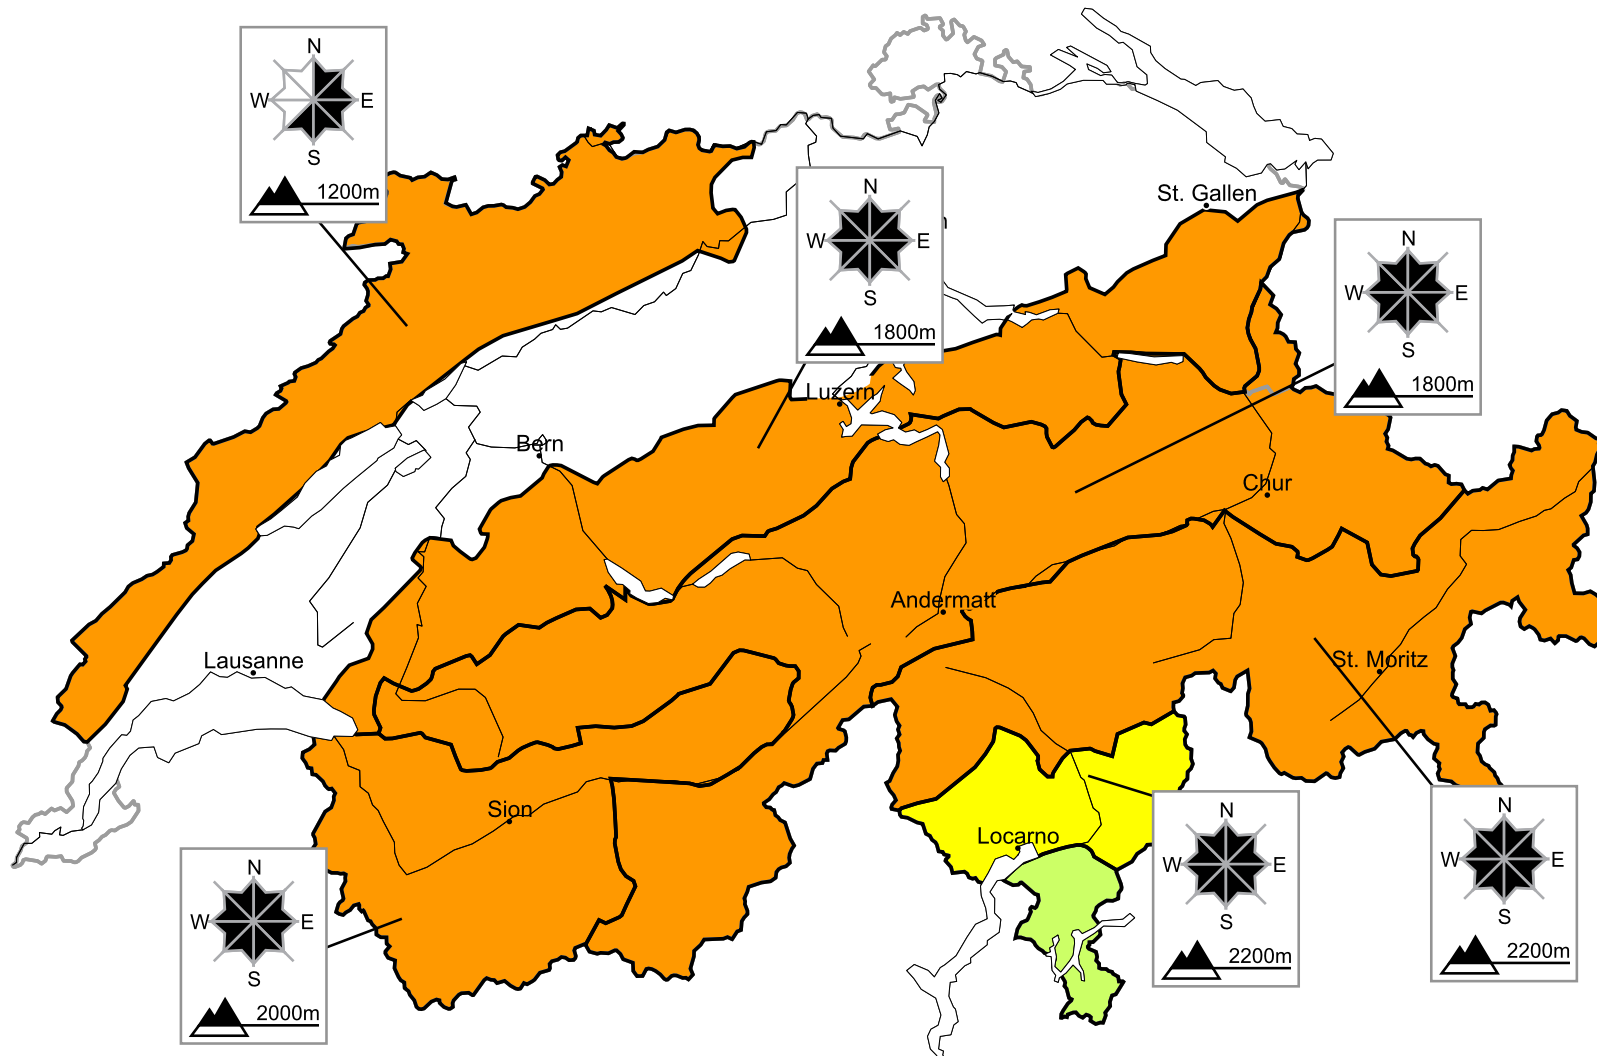

Considerable avalanche danger will be encountered over a wide area

Edition: 14.1.2016, 17:00 / Next update: 15.1.2016, 08:00

Danger levels

1 low

2 moderate

3 consider.

4 high

5 very high