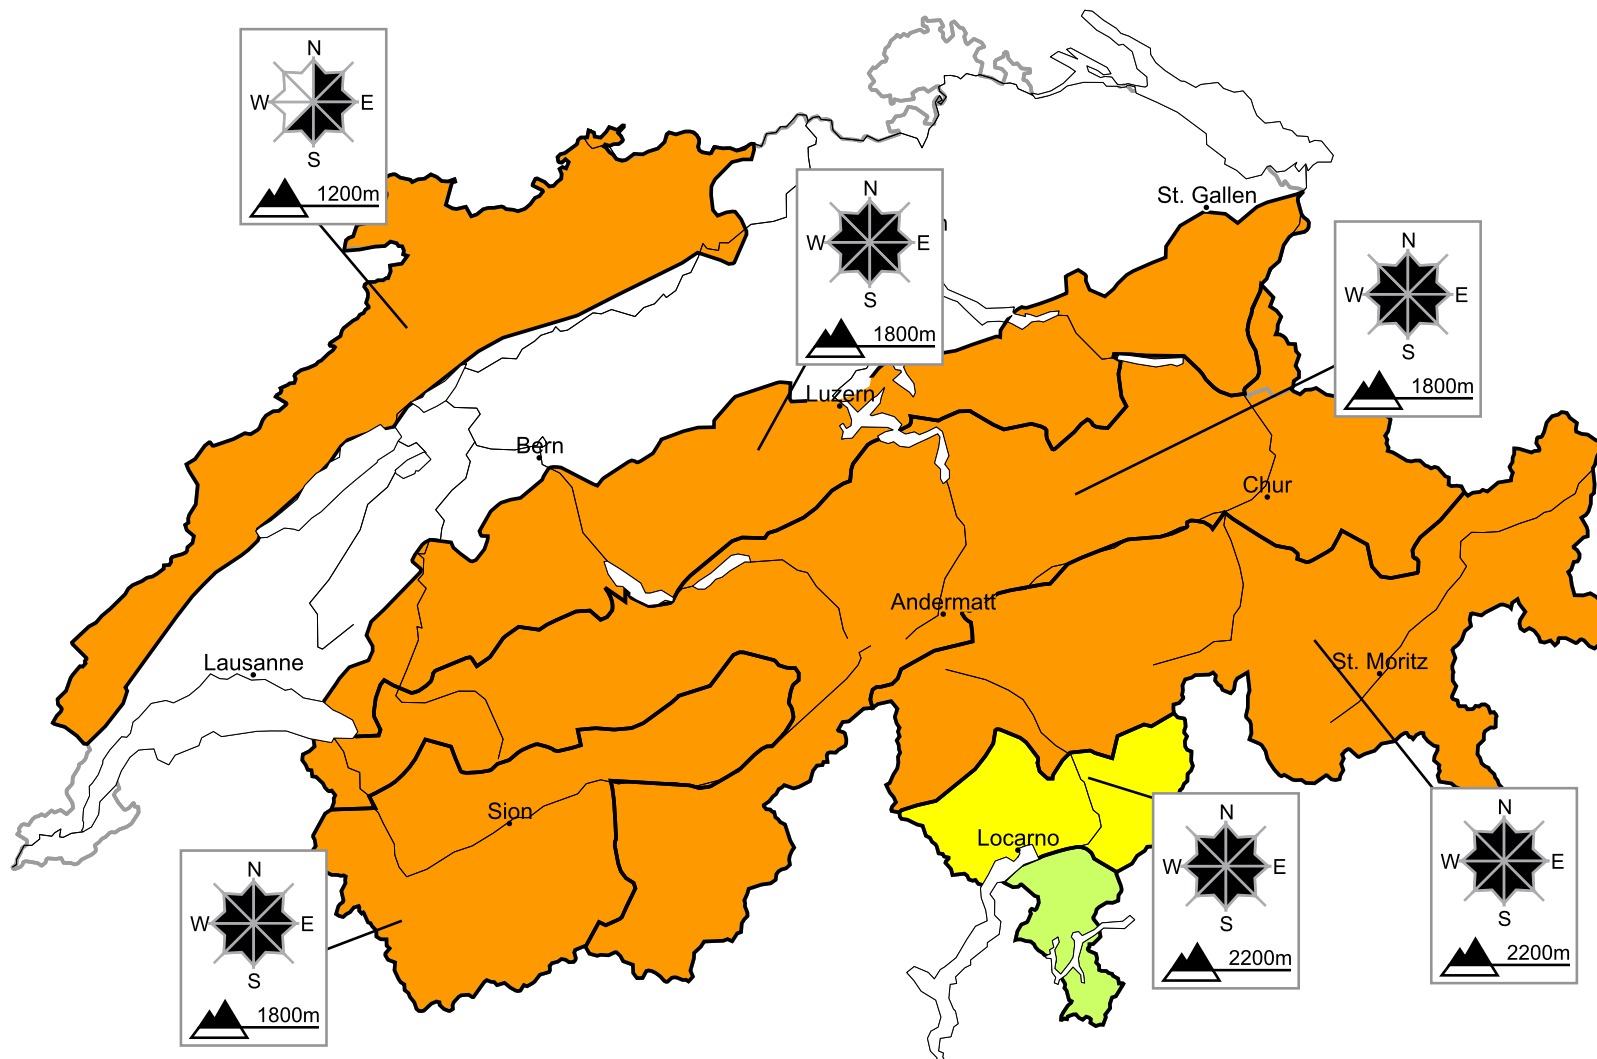

Considerable avalanche danger will be encountered over a wide area

Edition: 14.1.2016, 08:00 / Next update: 14.1.2016, 17:00

Danger levels

1 low

2 moderate

3 consider.

4 high

5 very high