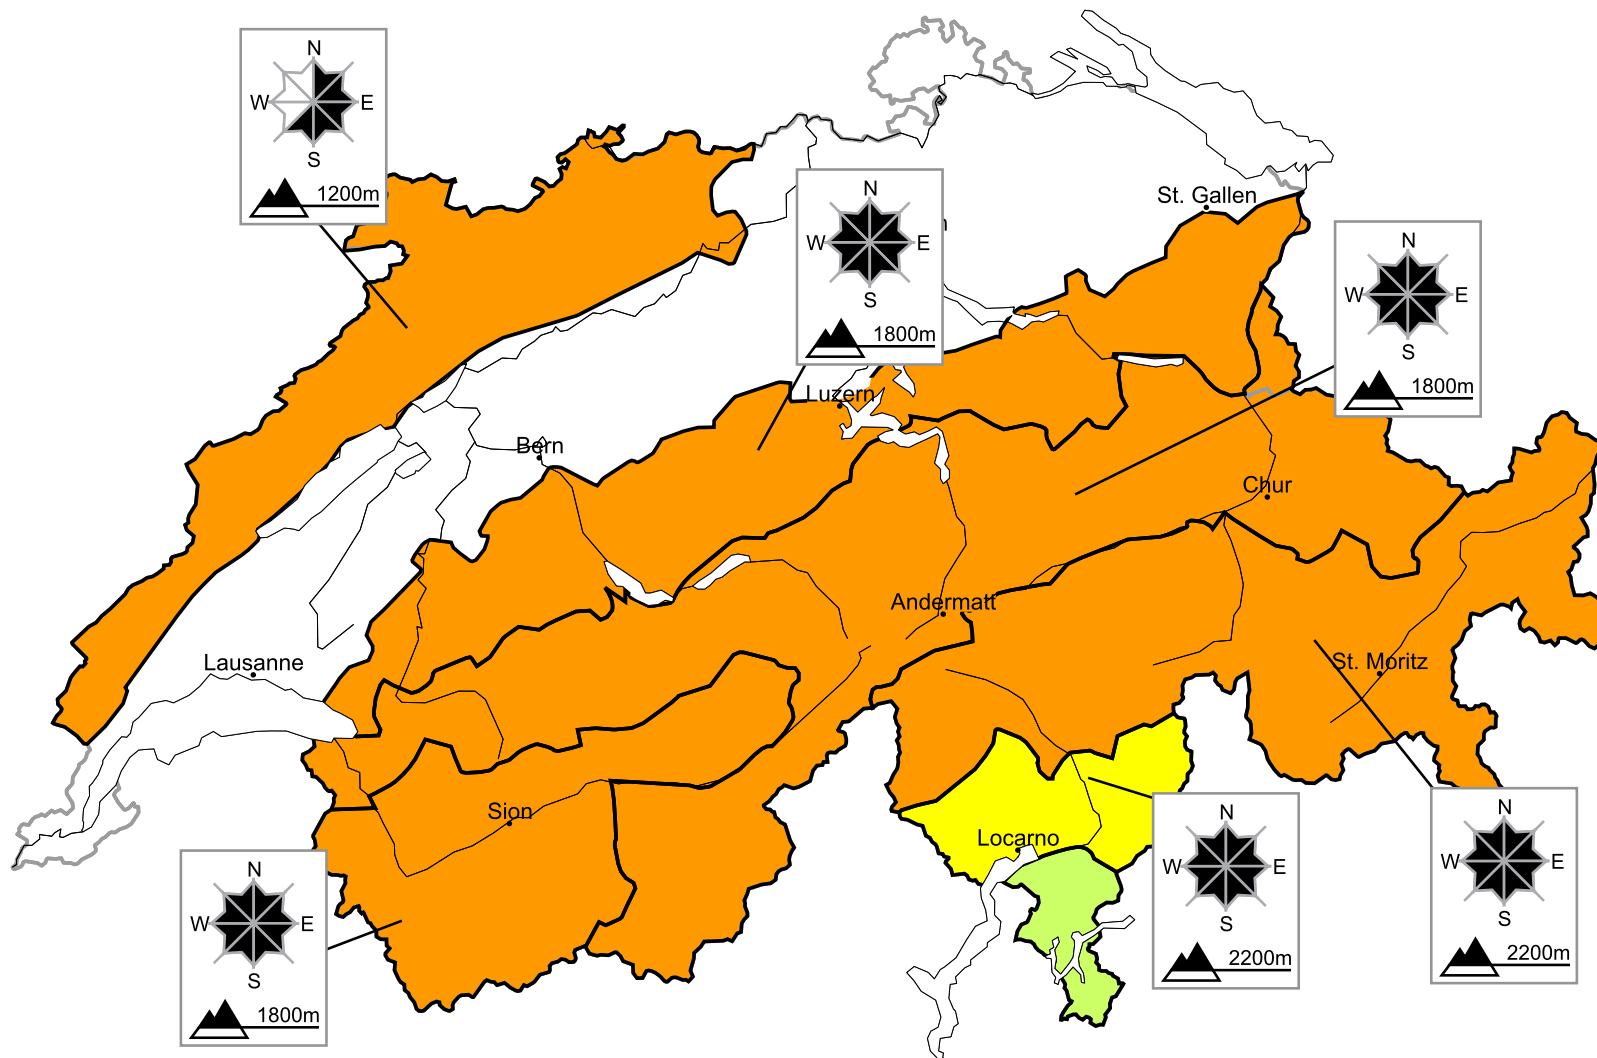

Considerable avalanche danger will be encountered over a wide area

Edition: 13.1.2016, 17:00 / Next update: 14.1.2016, 08:00

Danger levels

1 low

2 moderate

3 consider.

4 high

5 very high