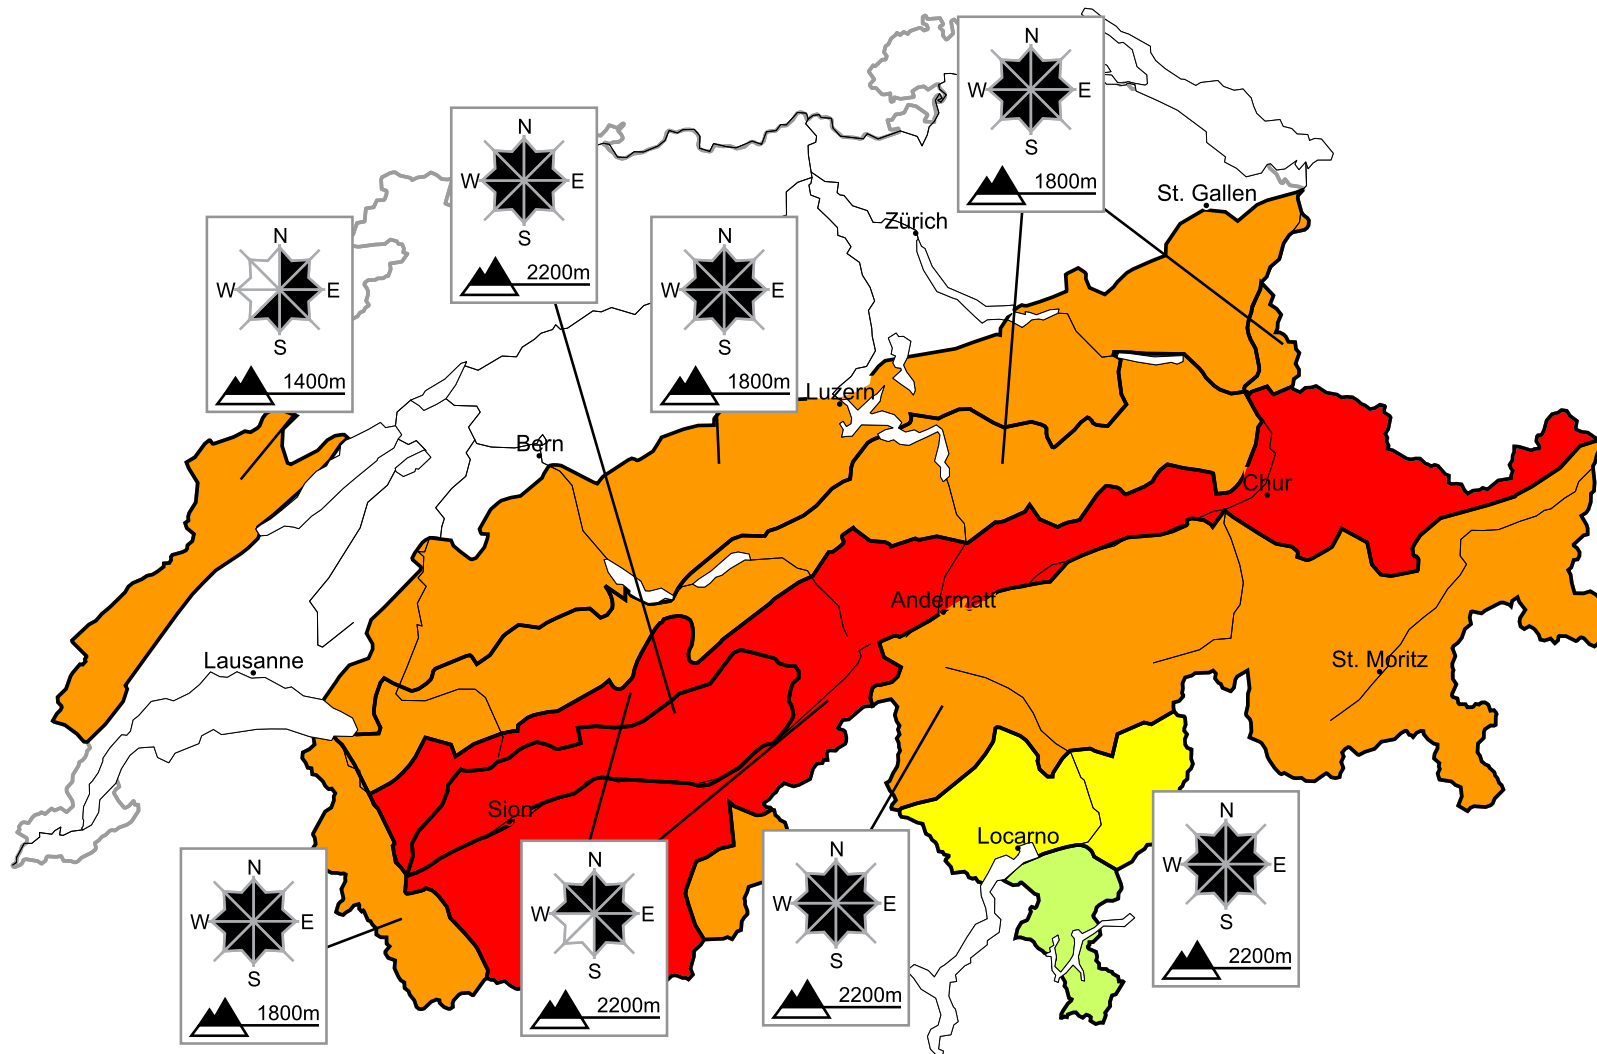

High avalanche danger will be encountered in some regions

Edition: 13.1.2016, 08:00 / Next update: 13.1.2016, 17:00

Danger levels

- 1 low
- 2 moderate
- 3 consider.
- 4 high
- 5 very high