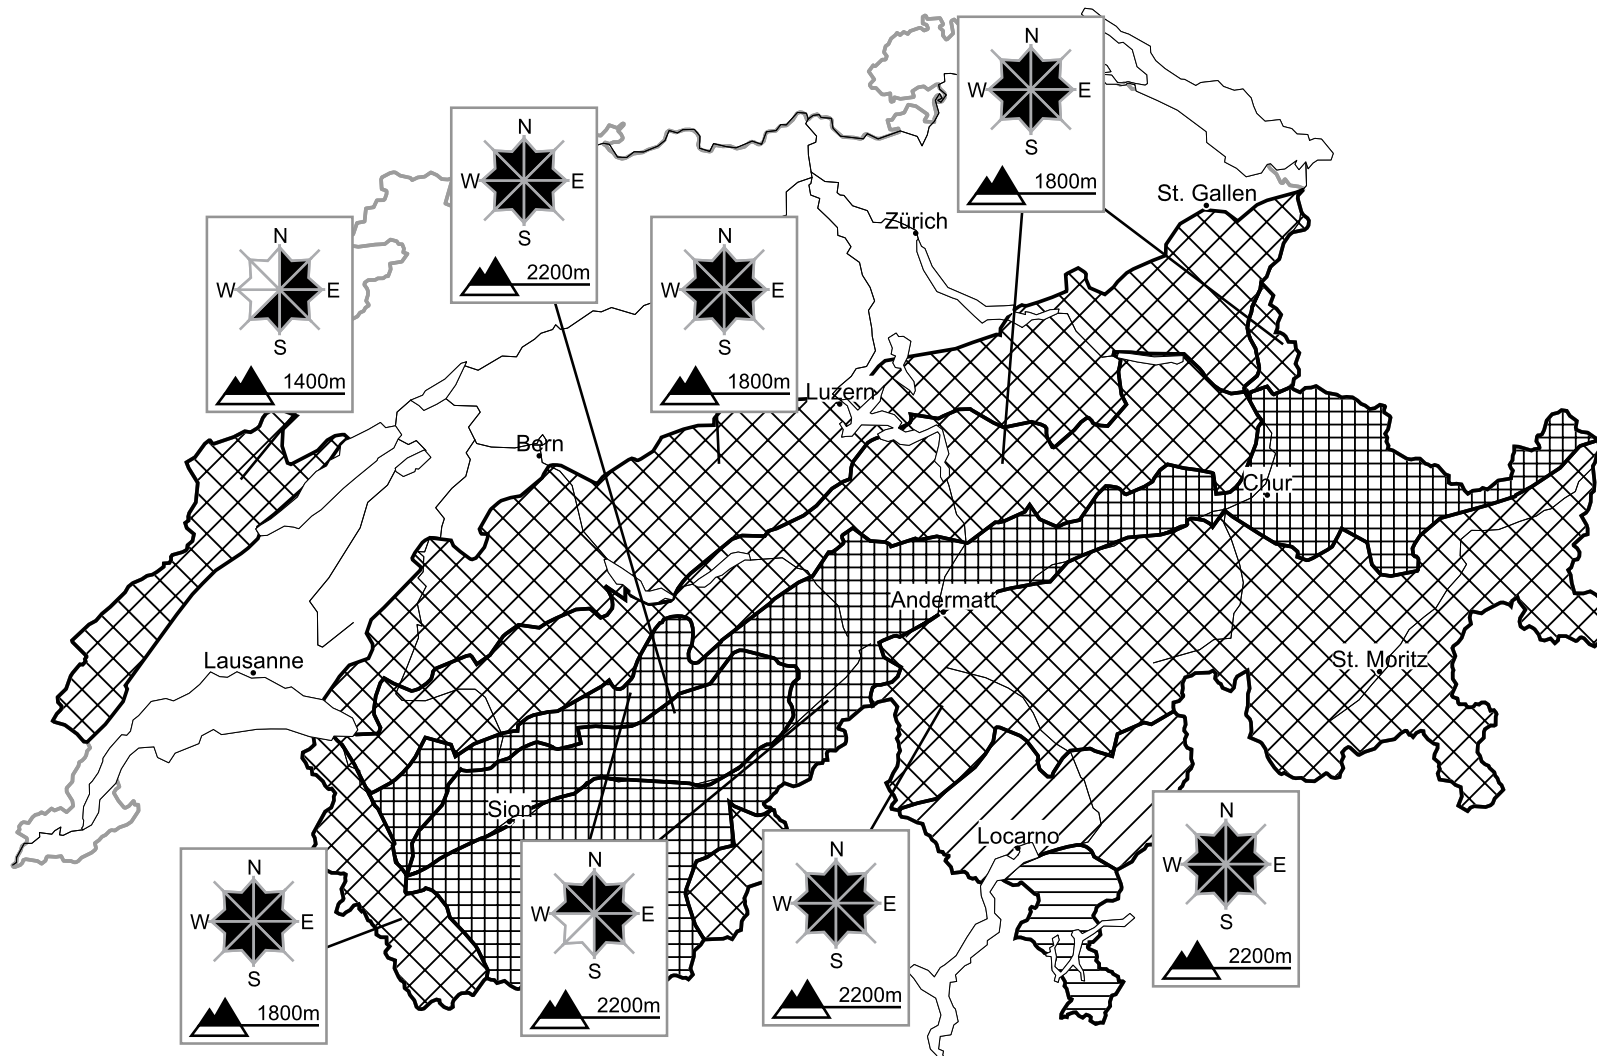

## High avalanche danger will be encountered in some regions

Edition: 13.1.2016, 08:00 / Next update: 13.1.2016, 17:00

Danger levels

 1 low

 2 moderate

 3 consider.

 4 high

 5 very high