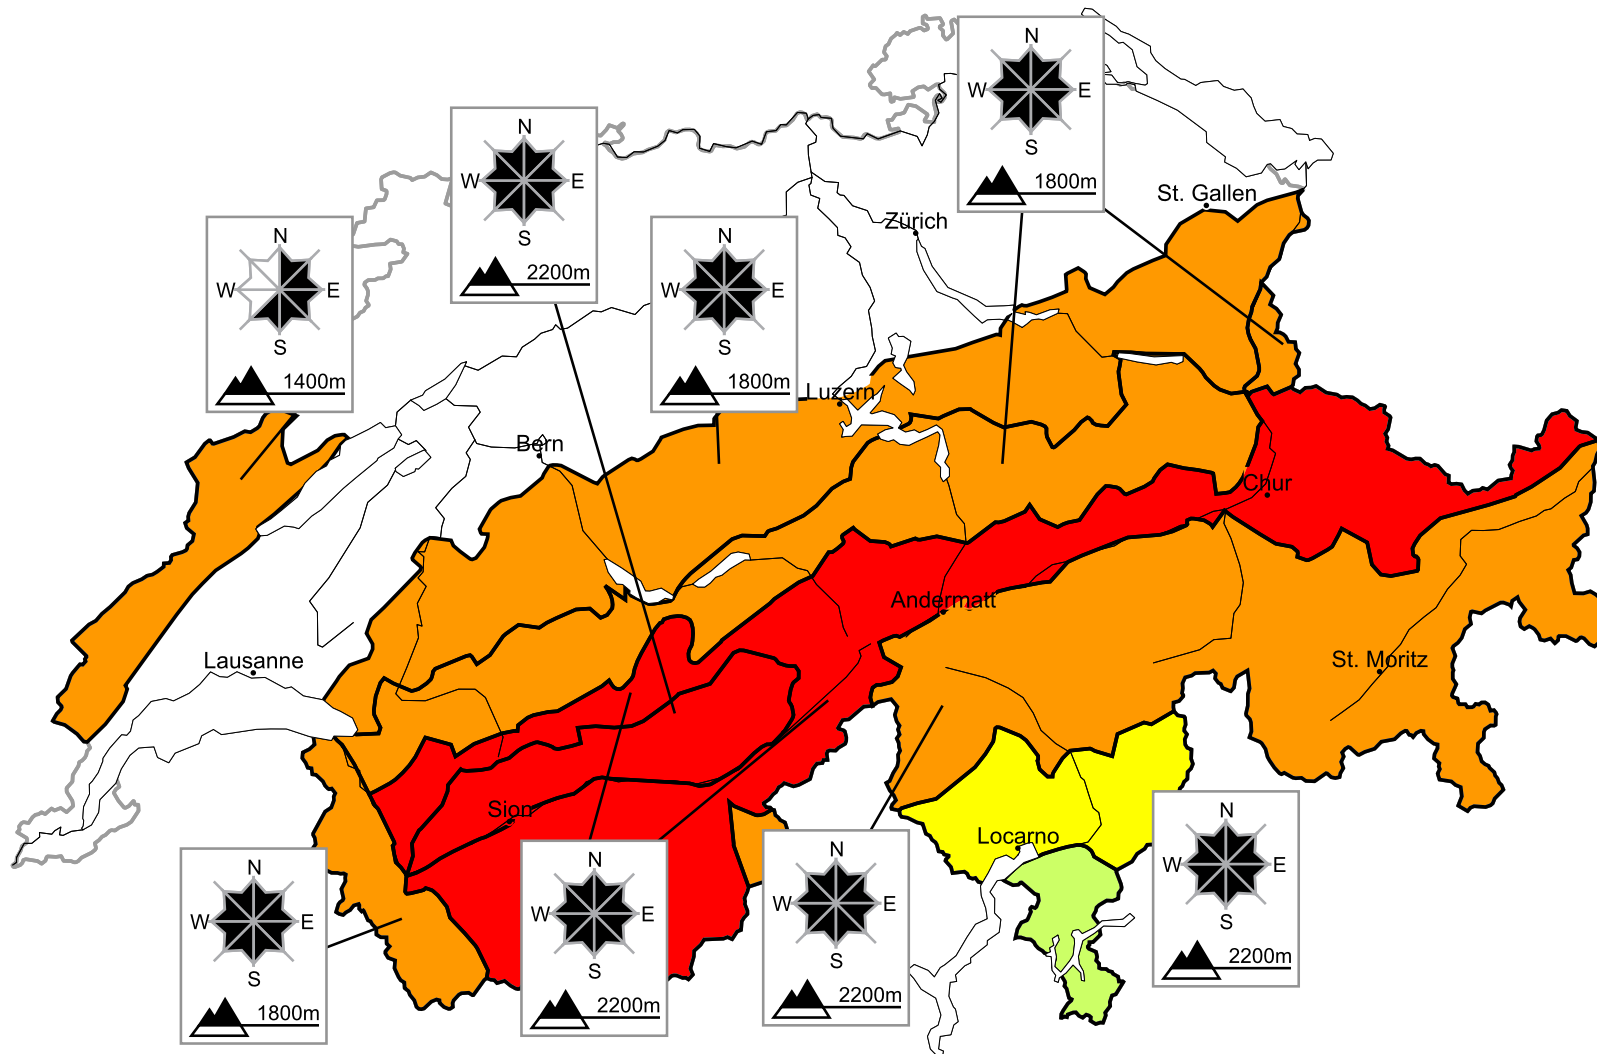

## High avalanche danger will be encountered in some regions

Edition: 12.1.2016, 17:00 / Next update: 13.1.2016, 08:00

Danger levels