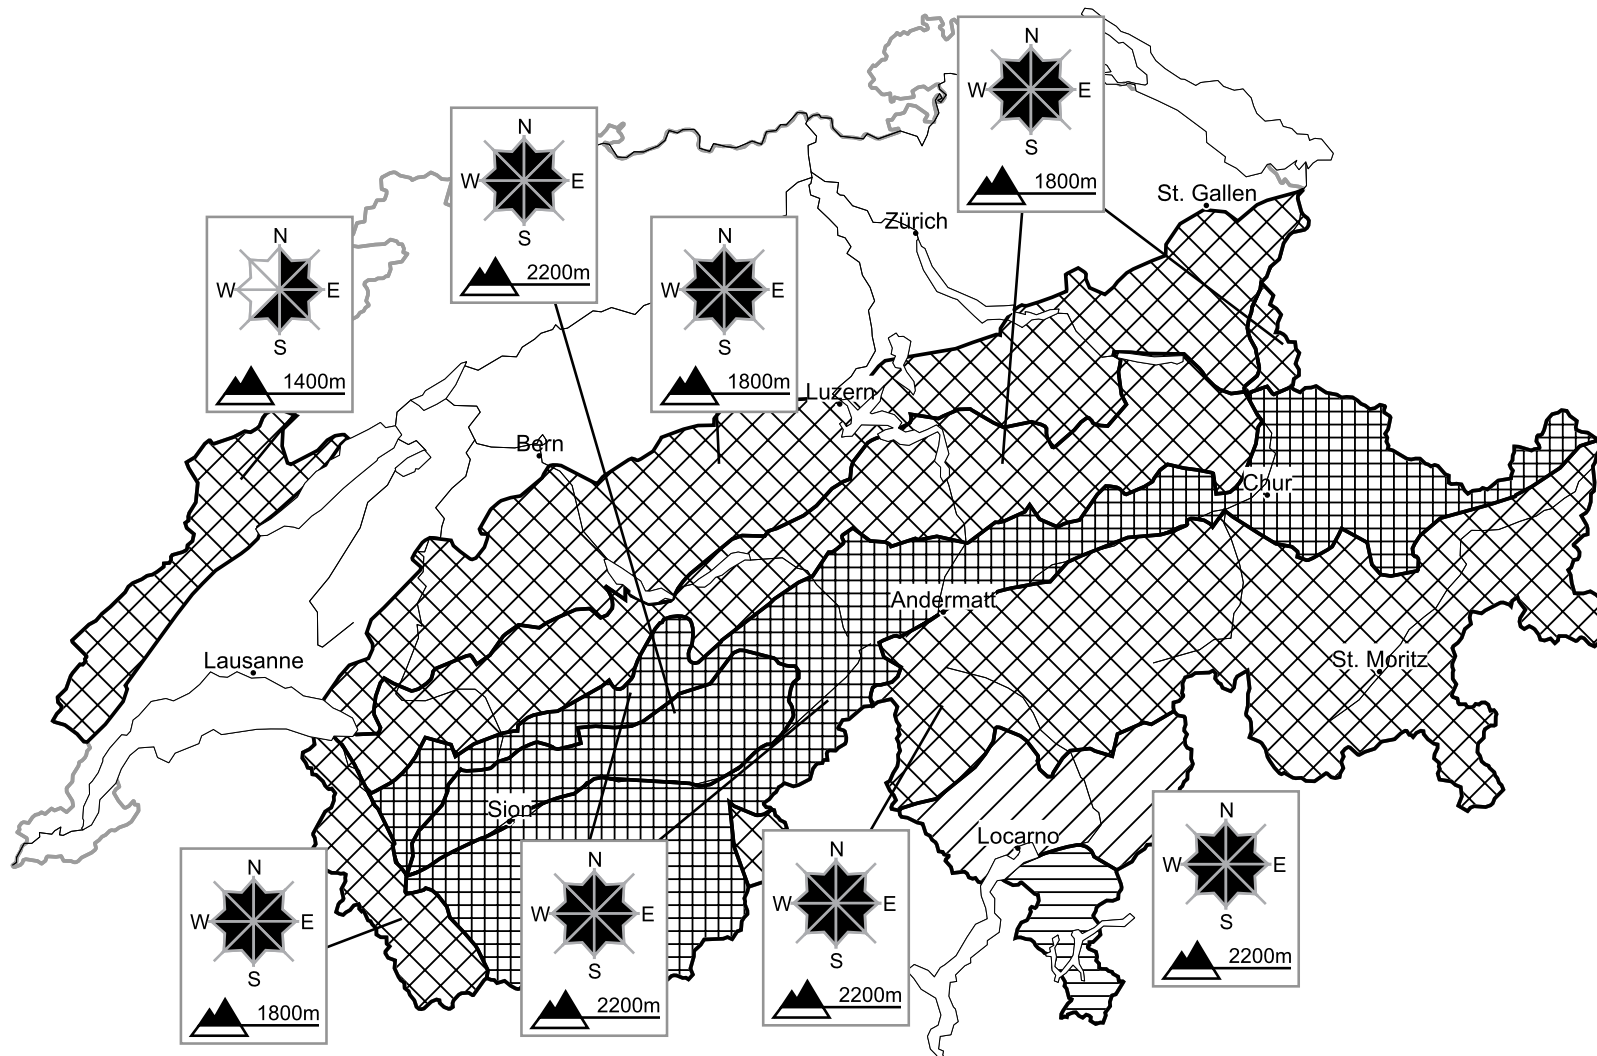

High avalanche danger will be encountered in some regions

Edition: 12.1.2016, 17:00 / Next update: 13.1.2016, 08:00

Danger levels

 1 low

 2 moderate

 3 consider.

 4 high

 5 very high