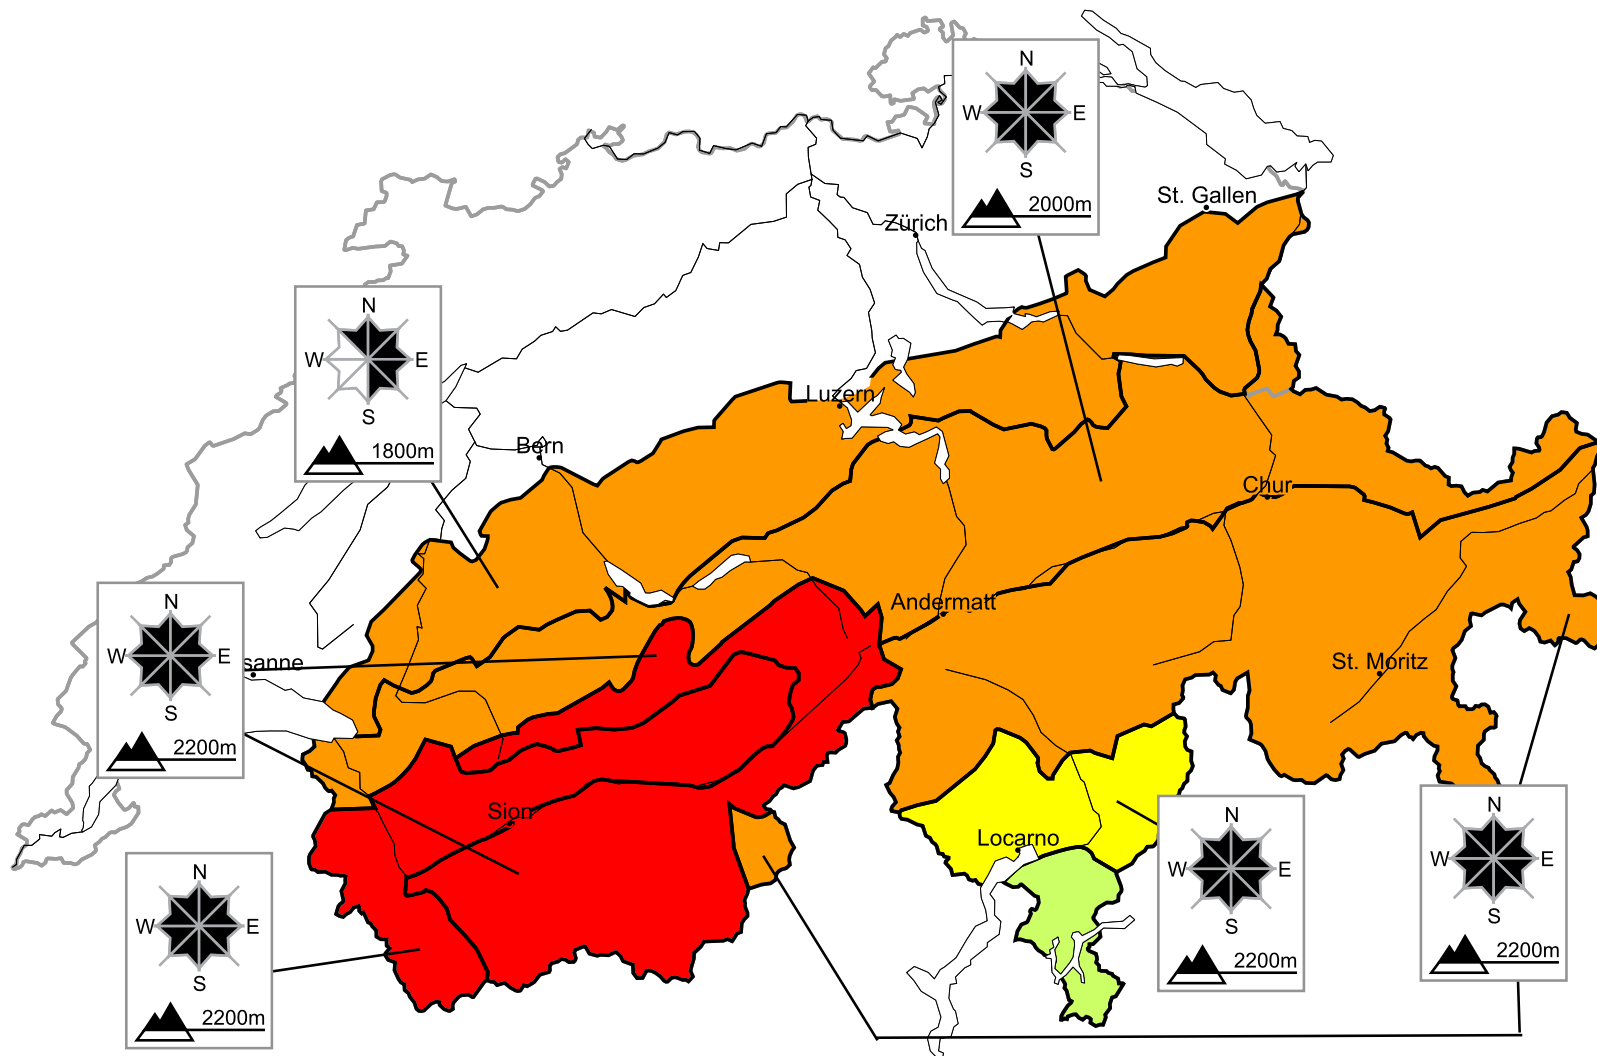

## In the west a high avalanche danger will be encountered in some regions

Edition: 12.1.2016, 08:00 / Next update: 12.1.2016, 17:00

Danger levels