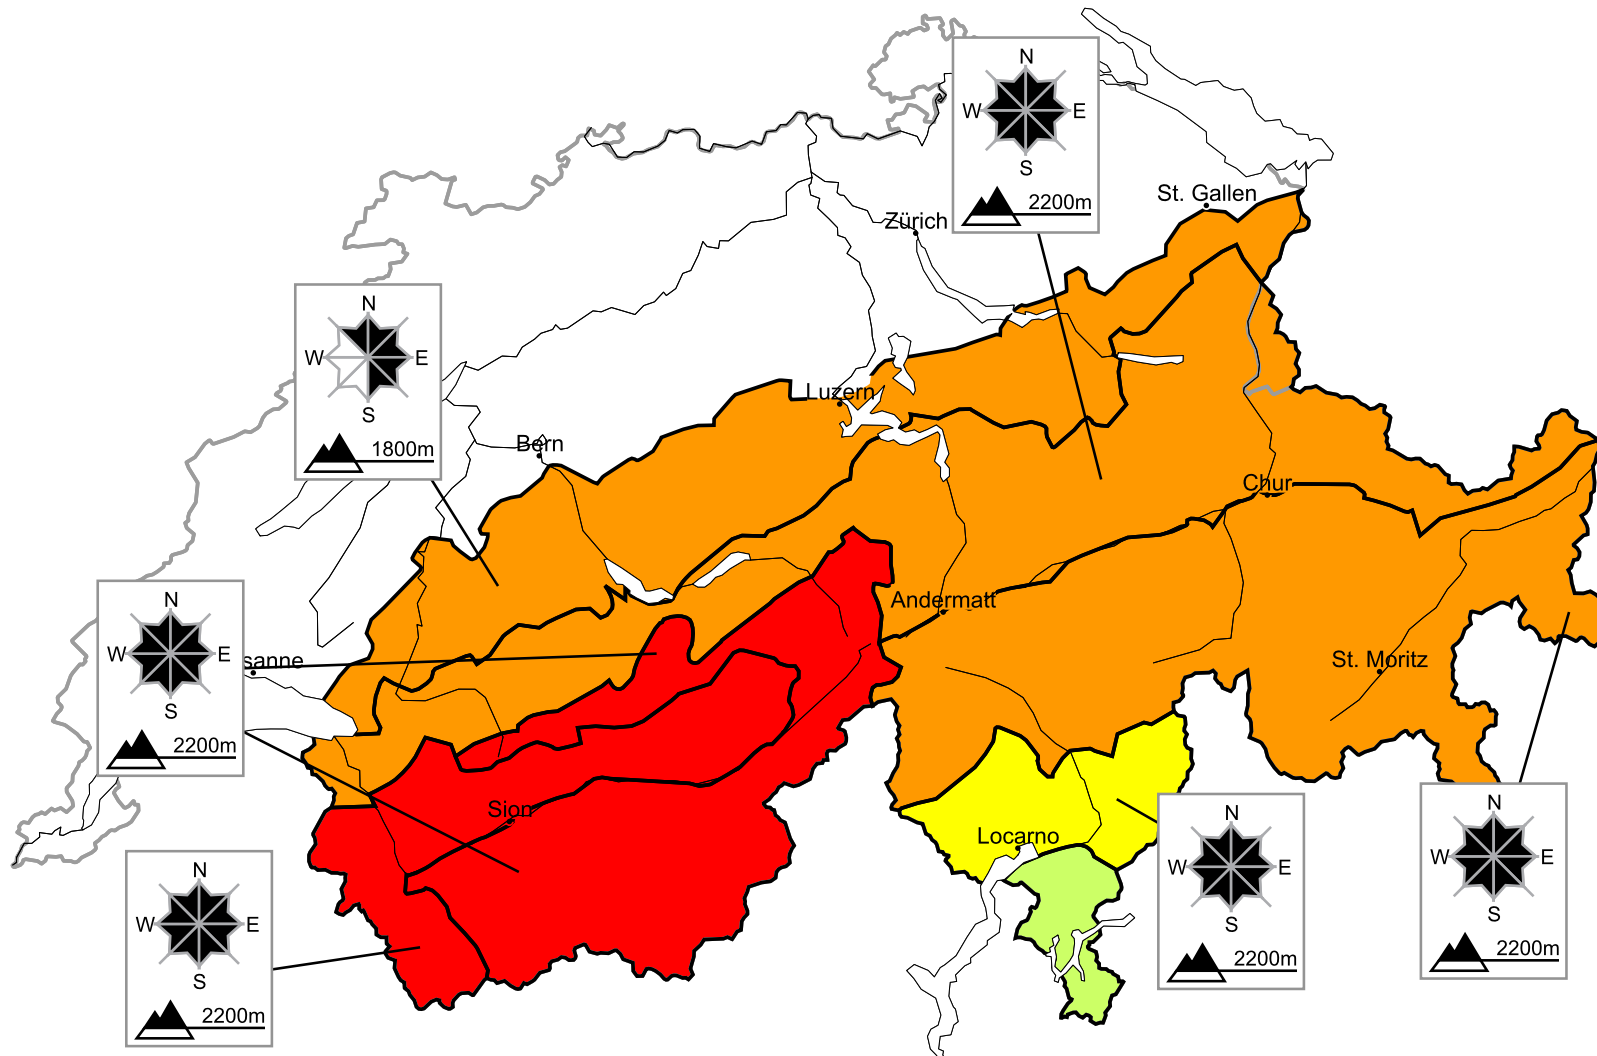

## In the west a high avalanche danger will be encountered in some regions

Edition: 11.1.2016, 17:00 / Next update: 12.1.2016, 08:00

Danger levels

1 low

2 moderate

3 consider.

4 high

5 very high