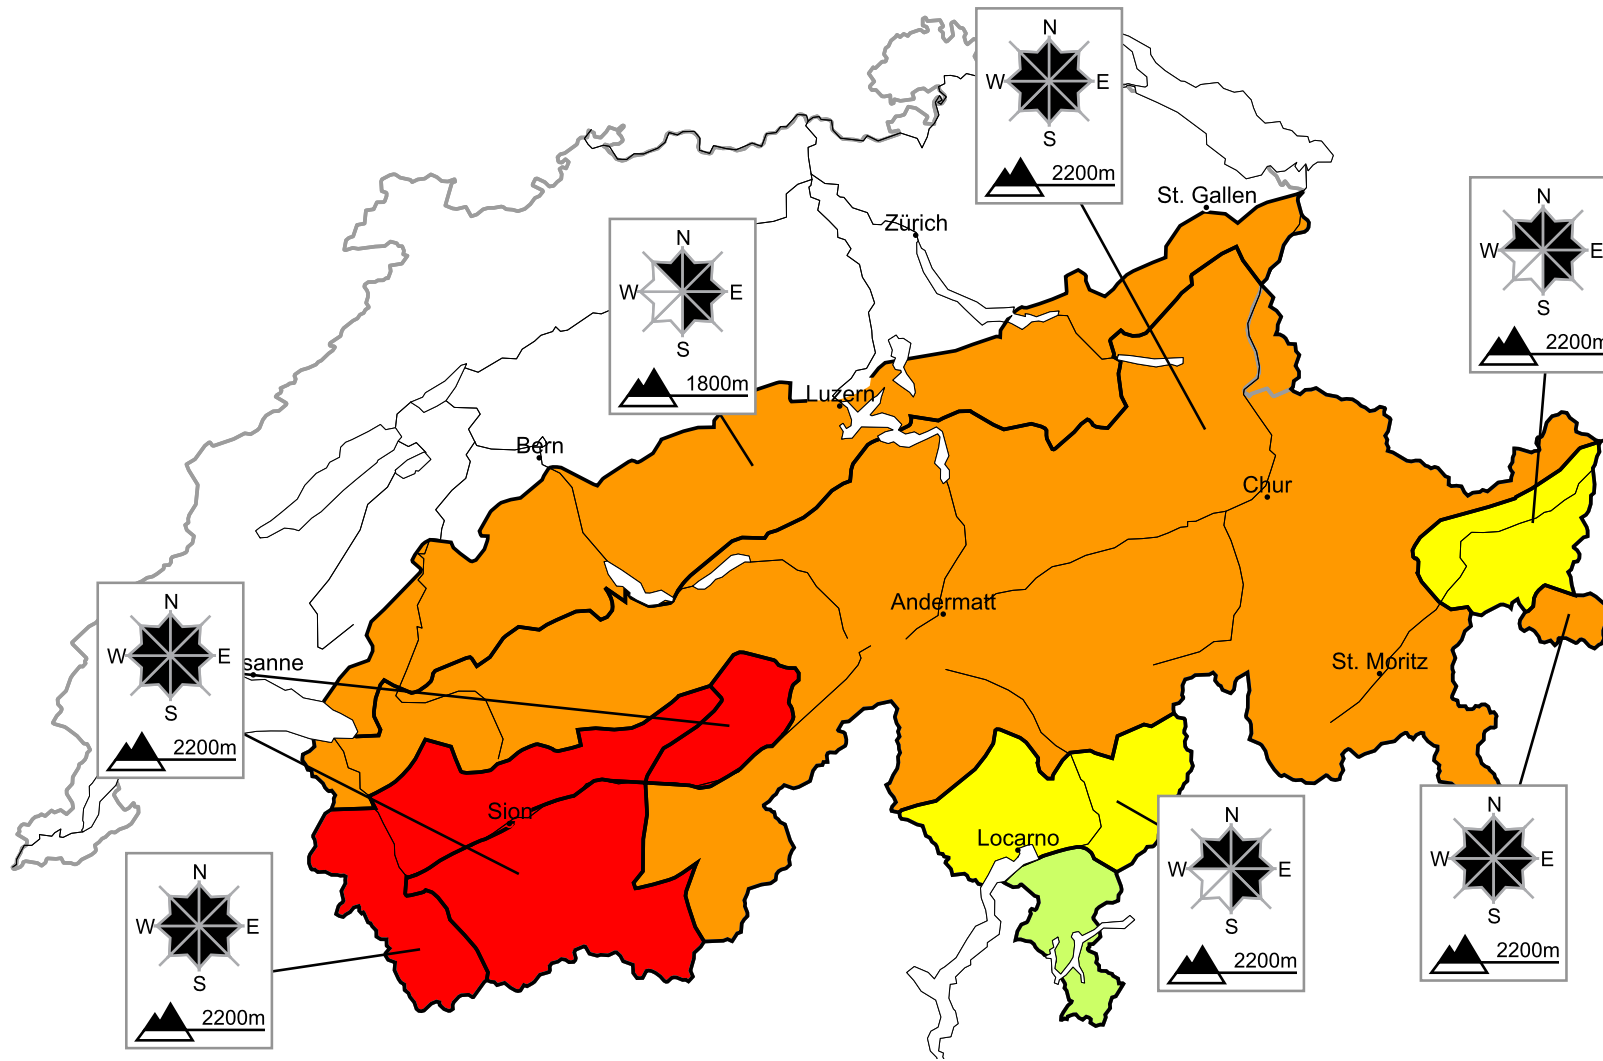

Increase in avalanche danger

Edition: 11.1.2016, 08:00 / Next update: 11.1.2016, 17:00

Danger levels

1 low

2 moderate

3 consider.

4 high

5 very high