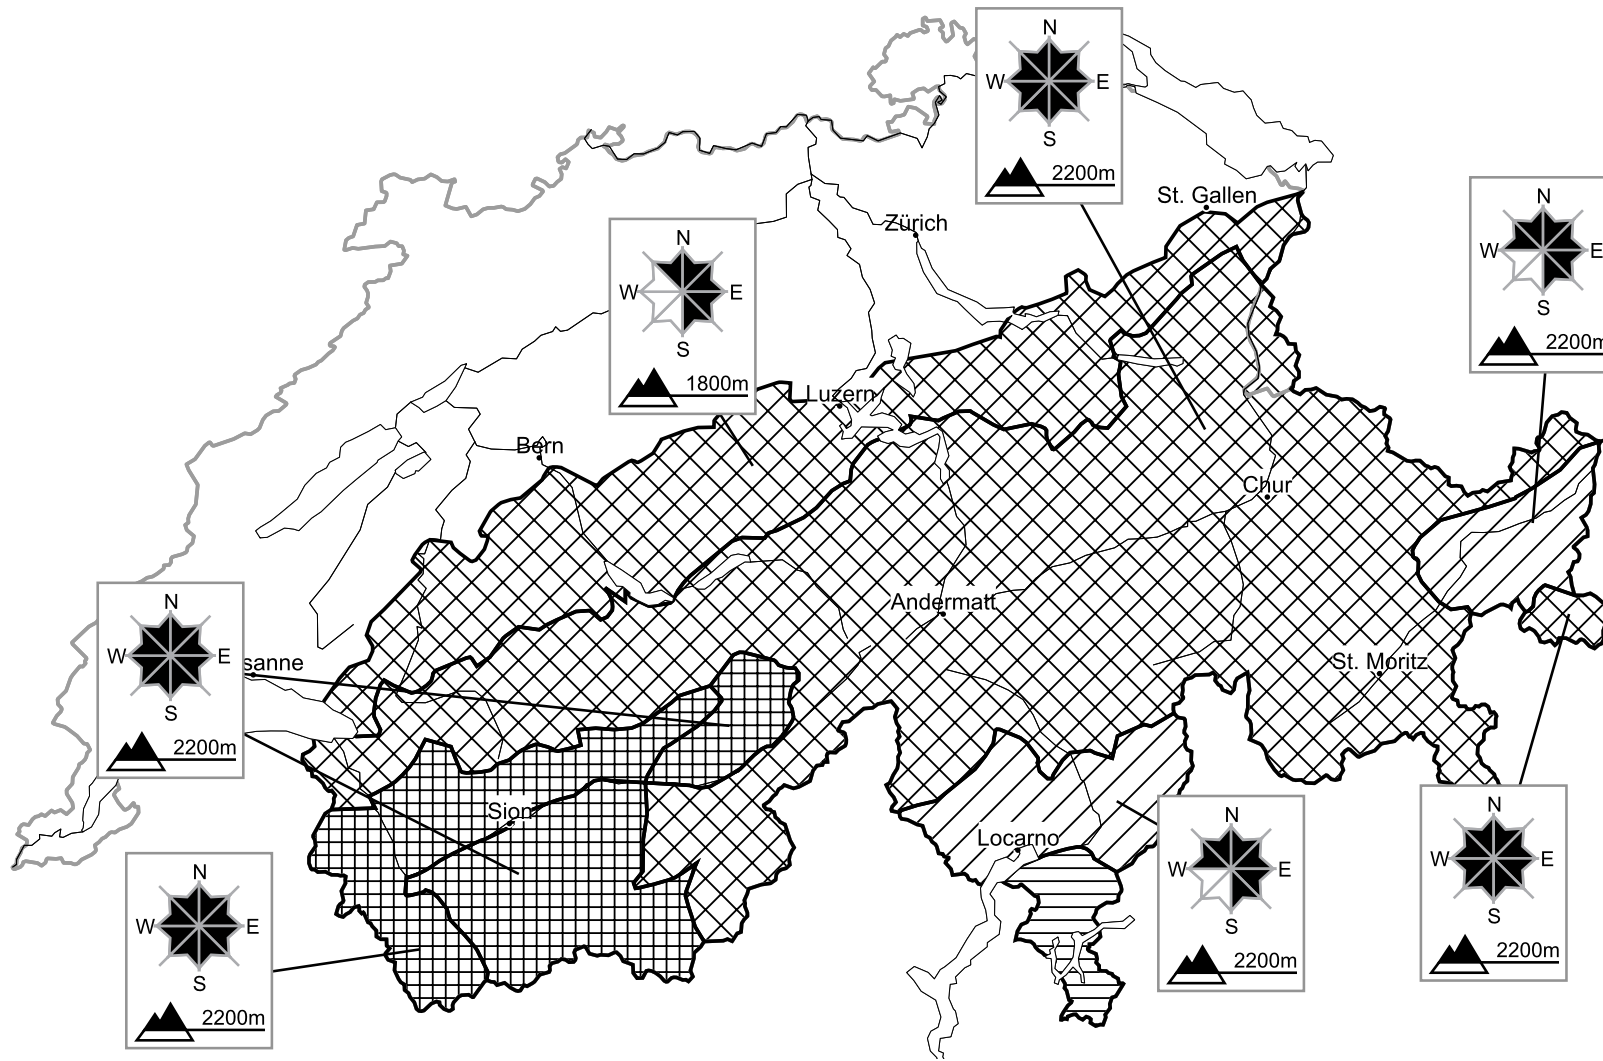

## Increase in avalanche danger

Edition: 11.1.2016, 08:00 / Next update: 11.1.2016, 17:00

Danger levels

 1 low

 2 moderate

 3 consider.

 4 high

 5 very high