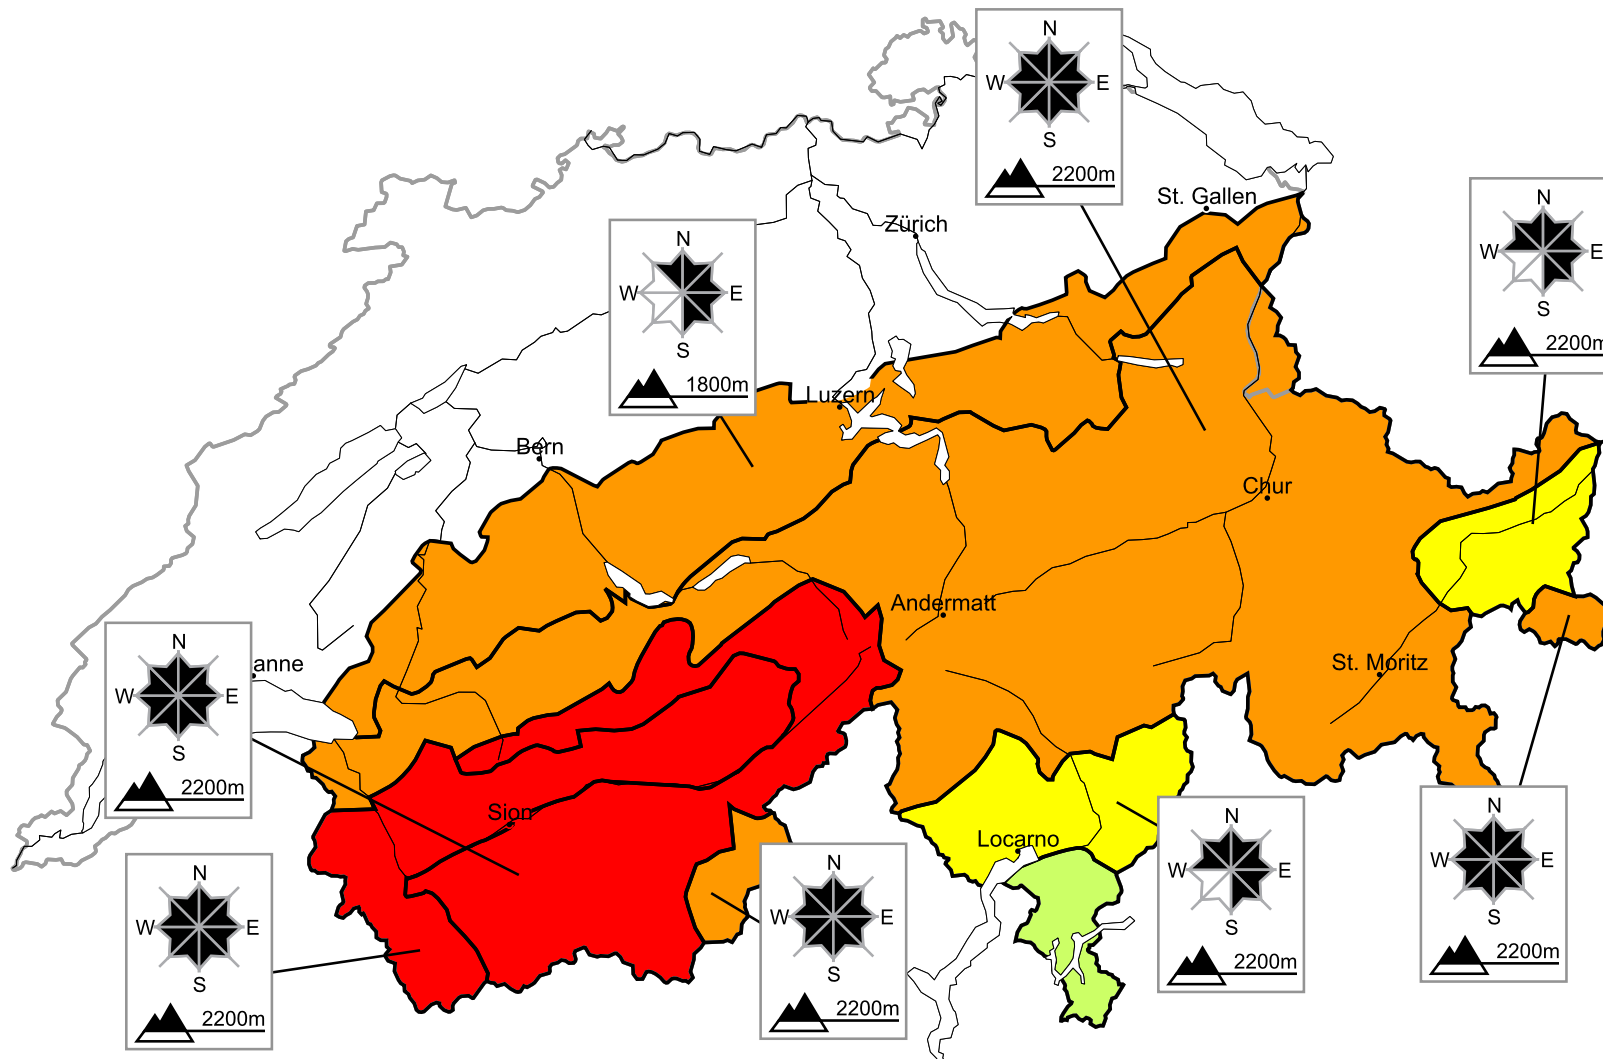

Increase in avalanche danger

Edition: 10.1.2016, 17:00 / Next update: 11.1.2016, 08:00

Danger levels

1 low

2 moderate

3 consider.

4 high

5 very high